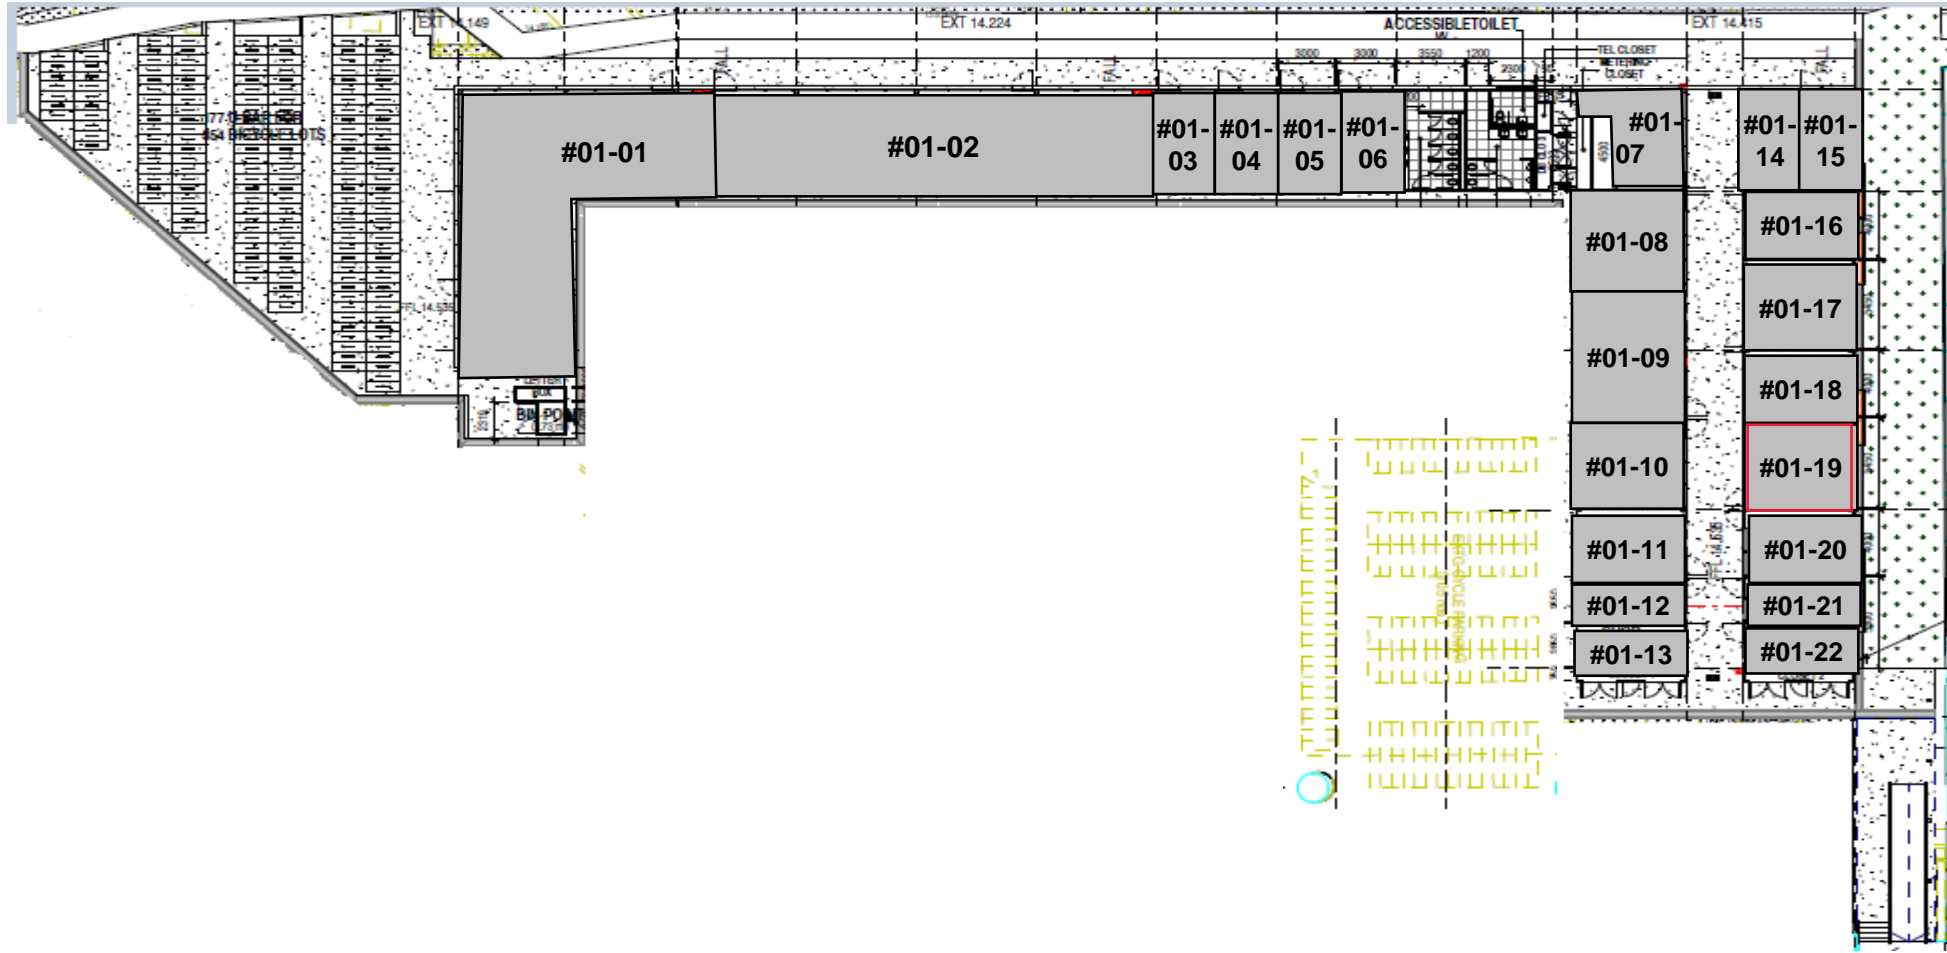

Choa Chu Kang MRT Interim Shops Layout Plan

(Floor Plan & Area Subject to Changes)

Choa Chu Kang Loop

Existing Choa Chu Kang Bus Interchange

Existing Choa Chu Kang MRT Station