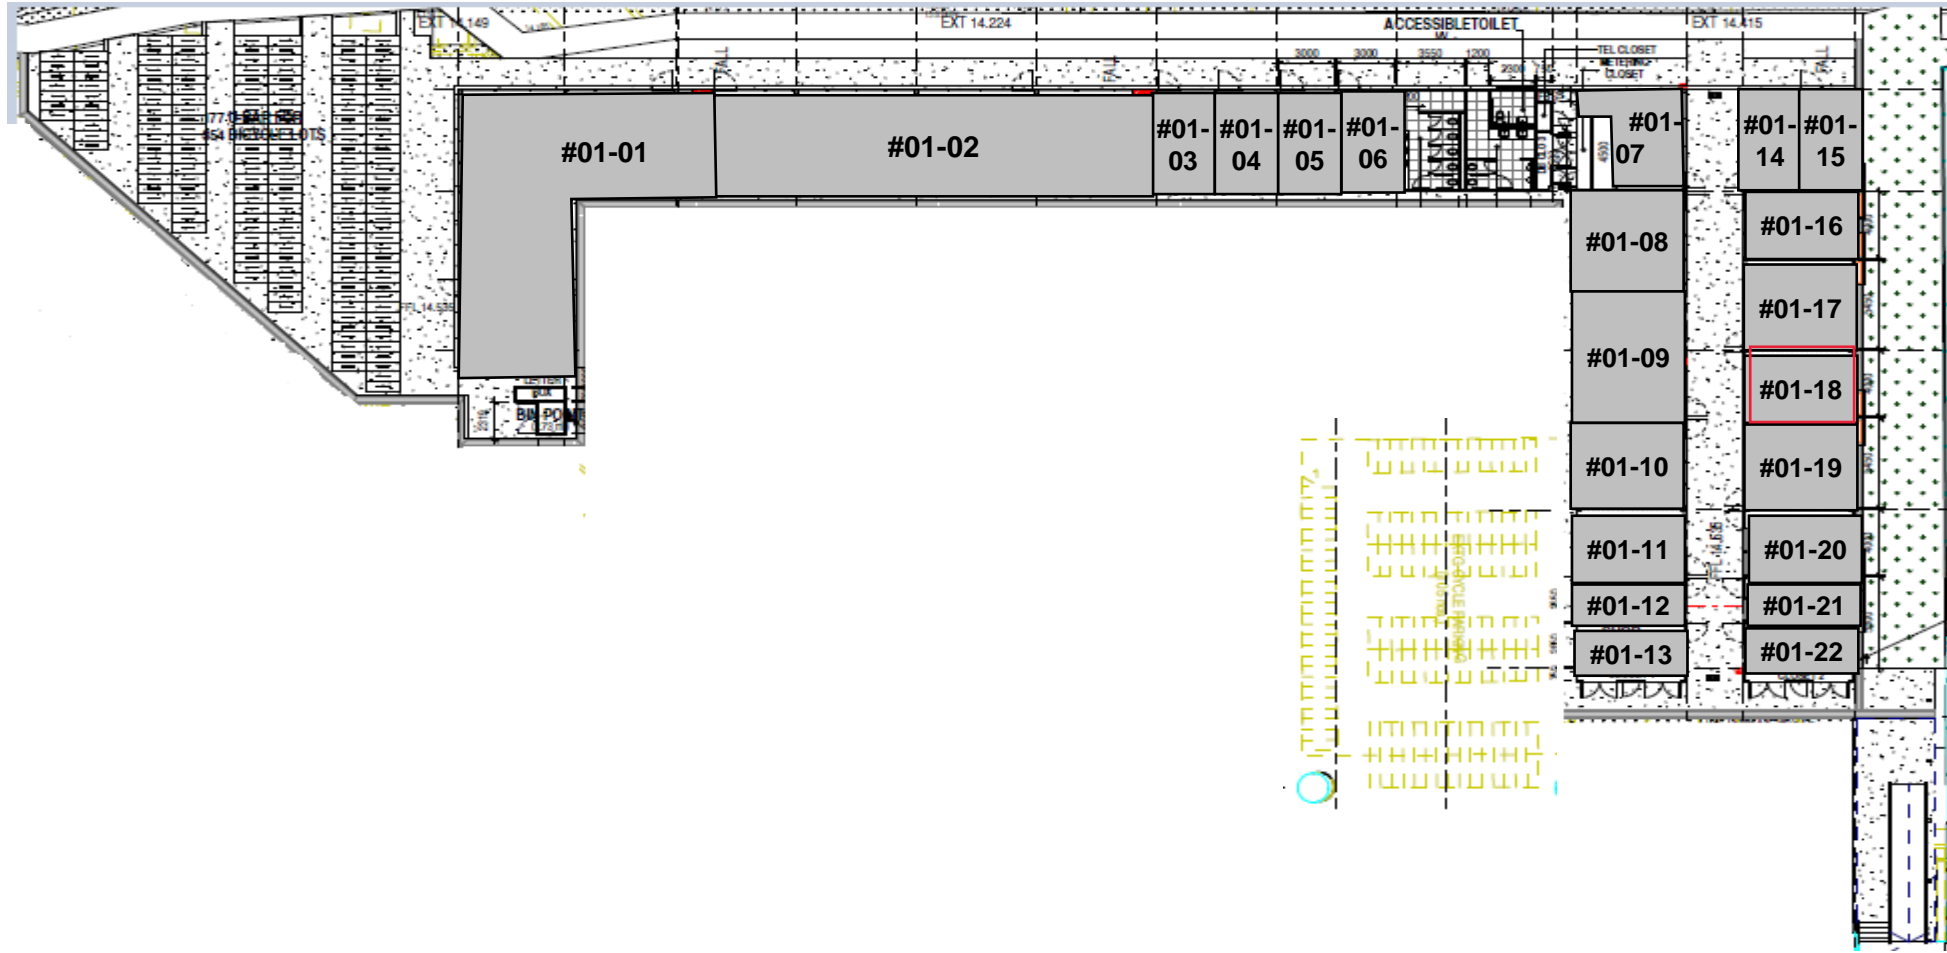

Choa Chu Kang MRT Interim Shops Layout Plan

(Floor Plan & Area Subject to Changes)

Choa Chu Kang Loop

Existing Choa Chu Kang Bus Interchange

Existing Choa Chu Kang MRT Station