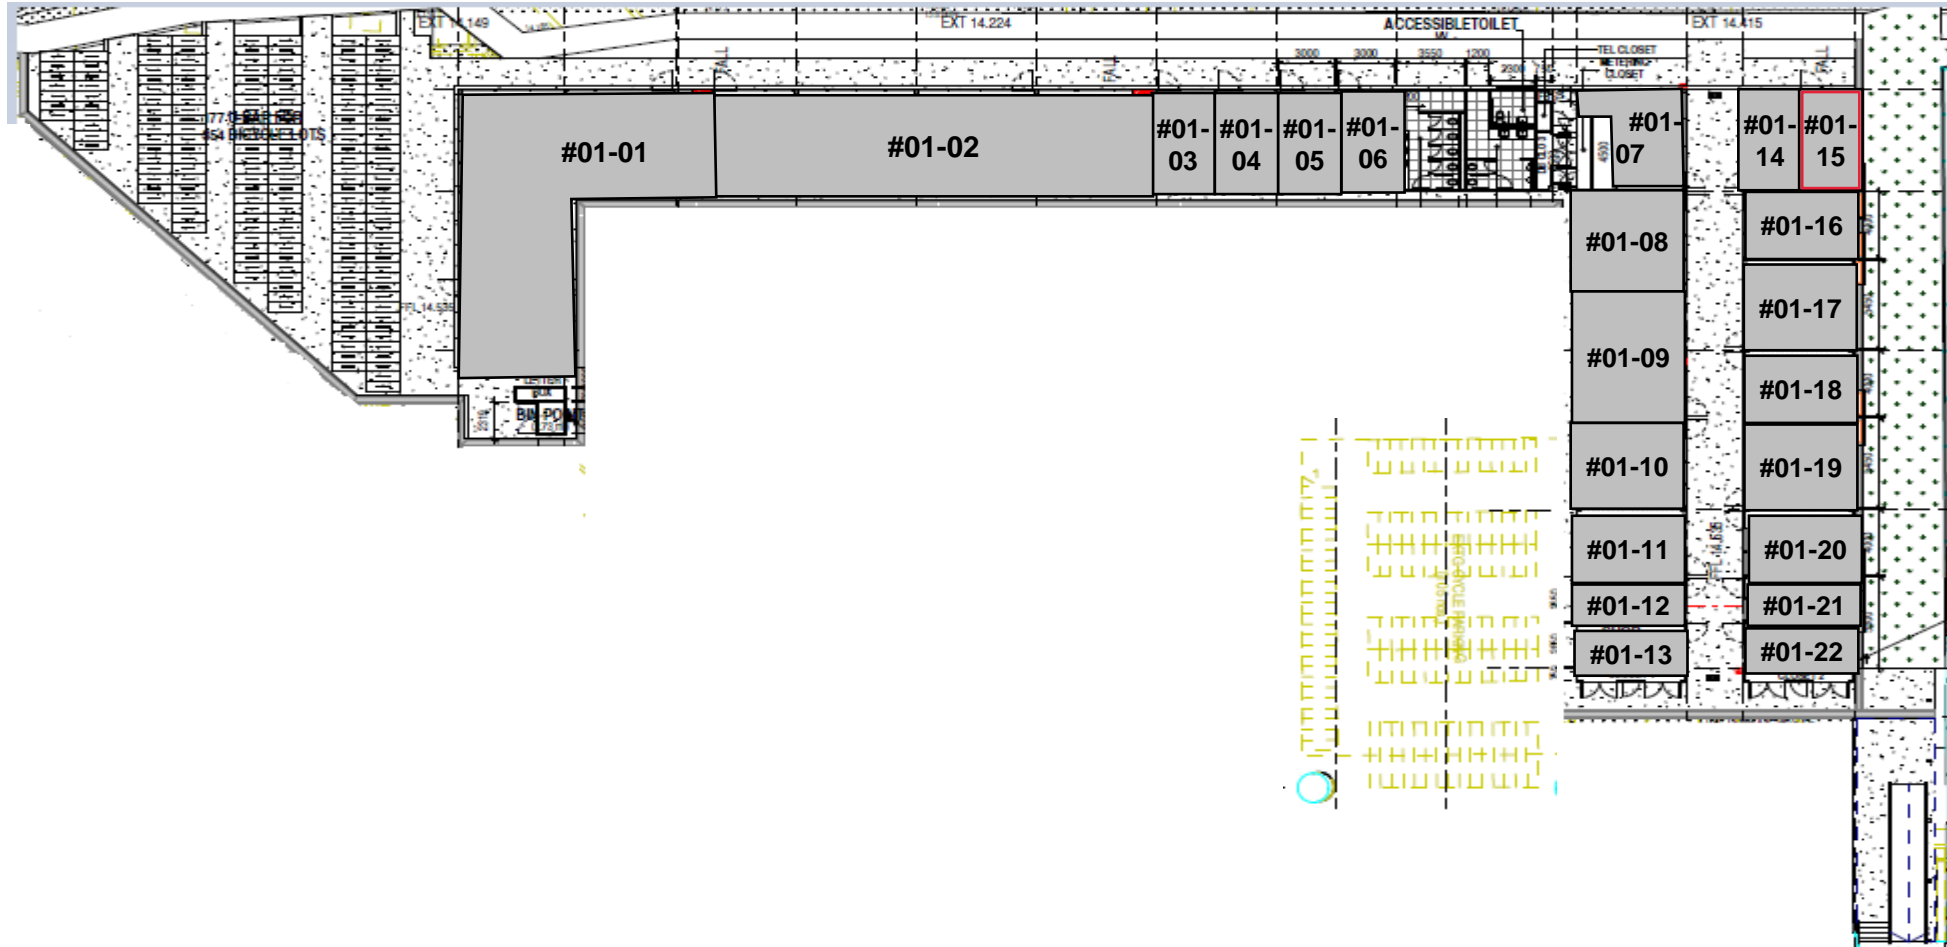

Choa Chu Kang MRT Interim Shops Layout Plan

(Floor Plan & Area Subject to Changes)

Choa Chu Kang Loop

Existing Choa Chu Kang Bus Interchange

Existing Choa Chu Kang MRT Station