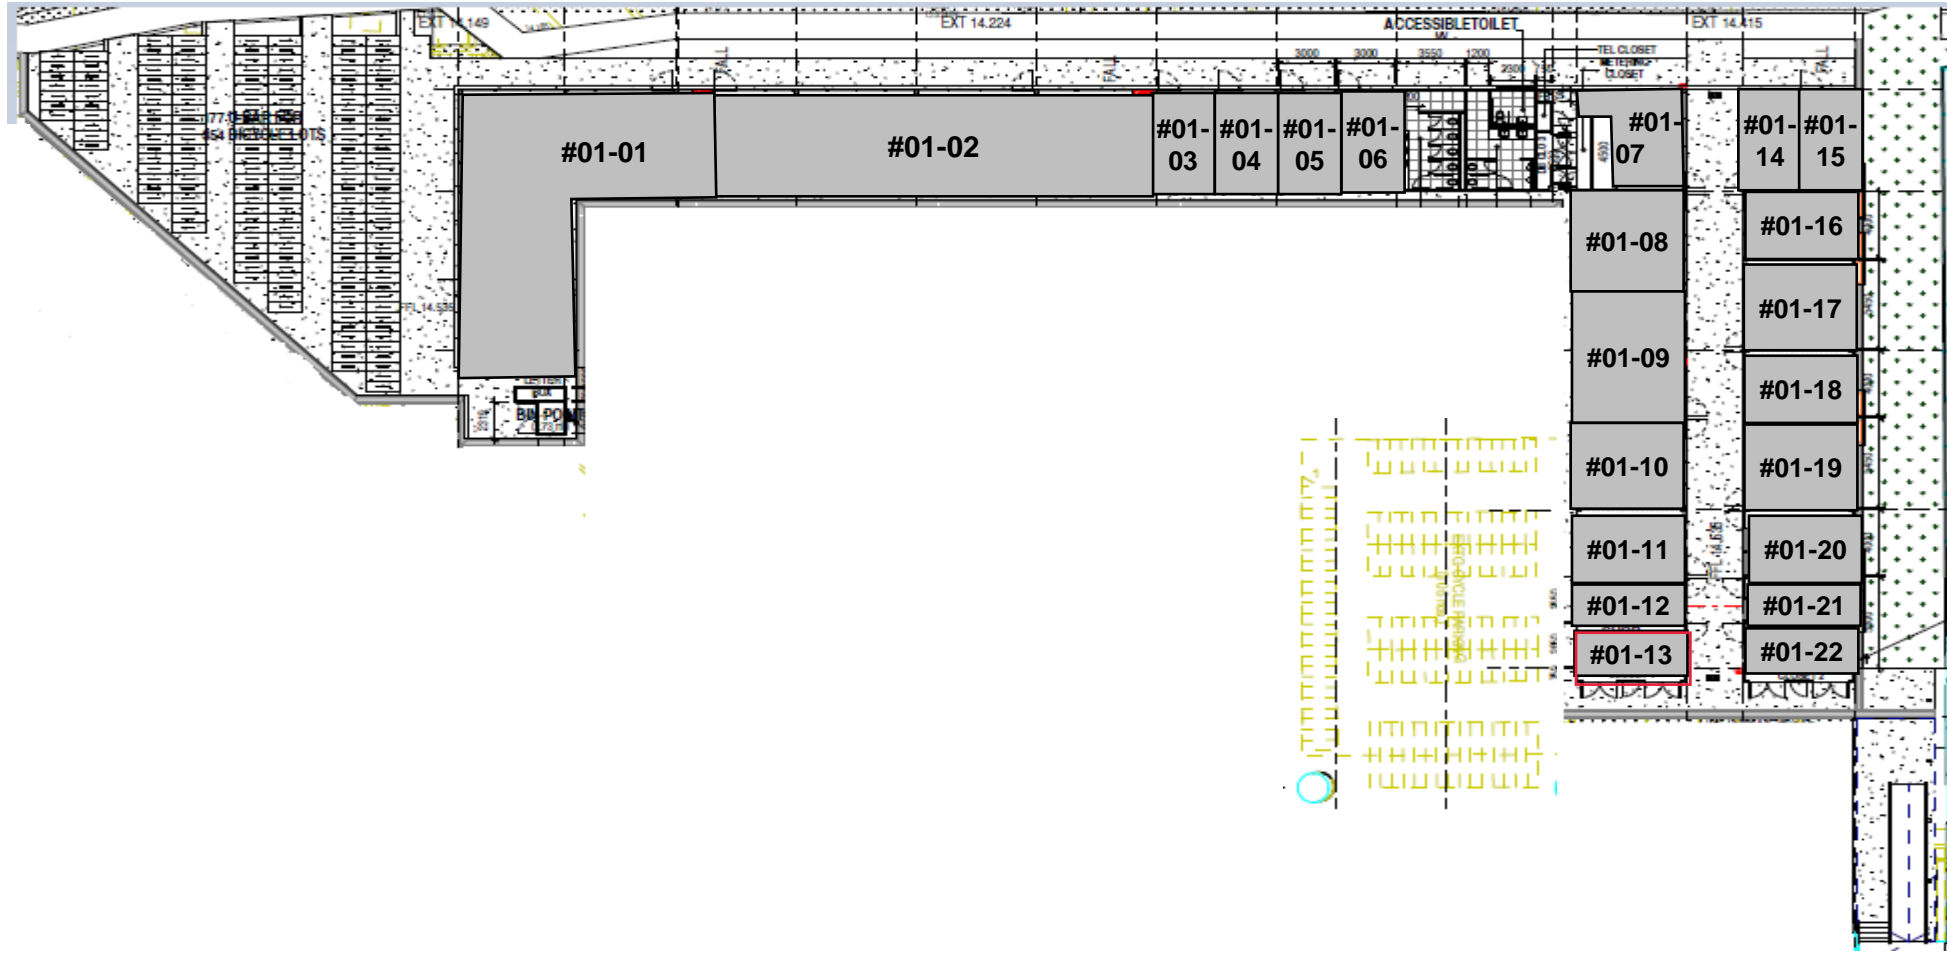

Choa Chu Kang MRT Interim Shops Layout Plan

(Floor Plan & Area Subject to Changes)

Choa Chu Kang Loop

Existing Choa Chu Kang Bus Interchange

Existing Choa Chu Kang MRT Station