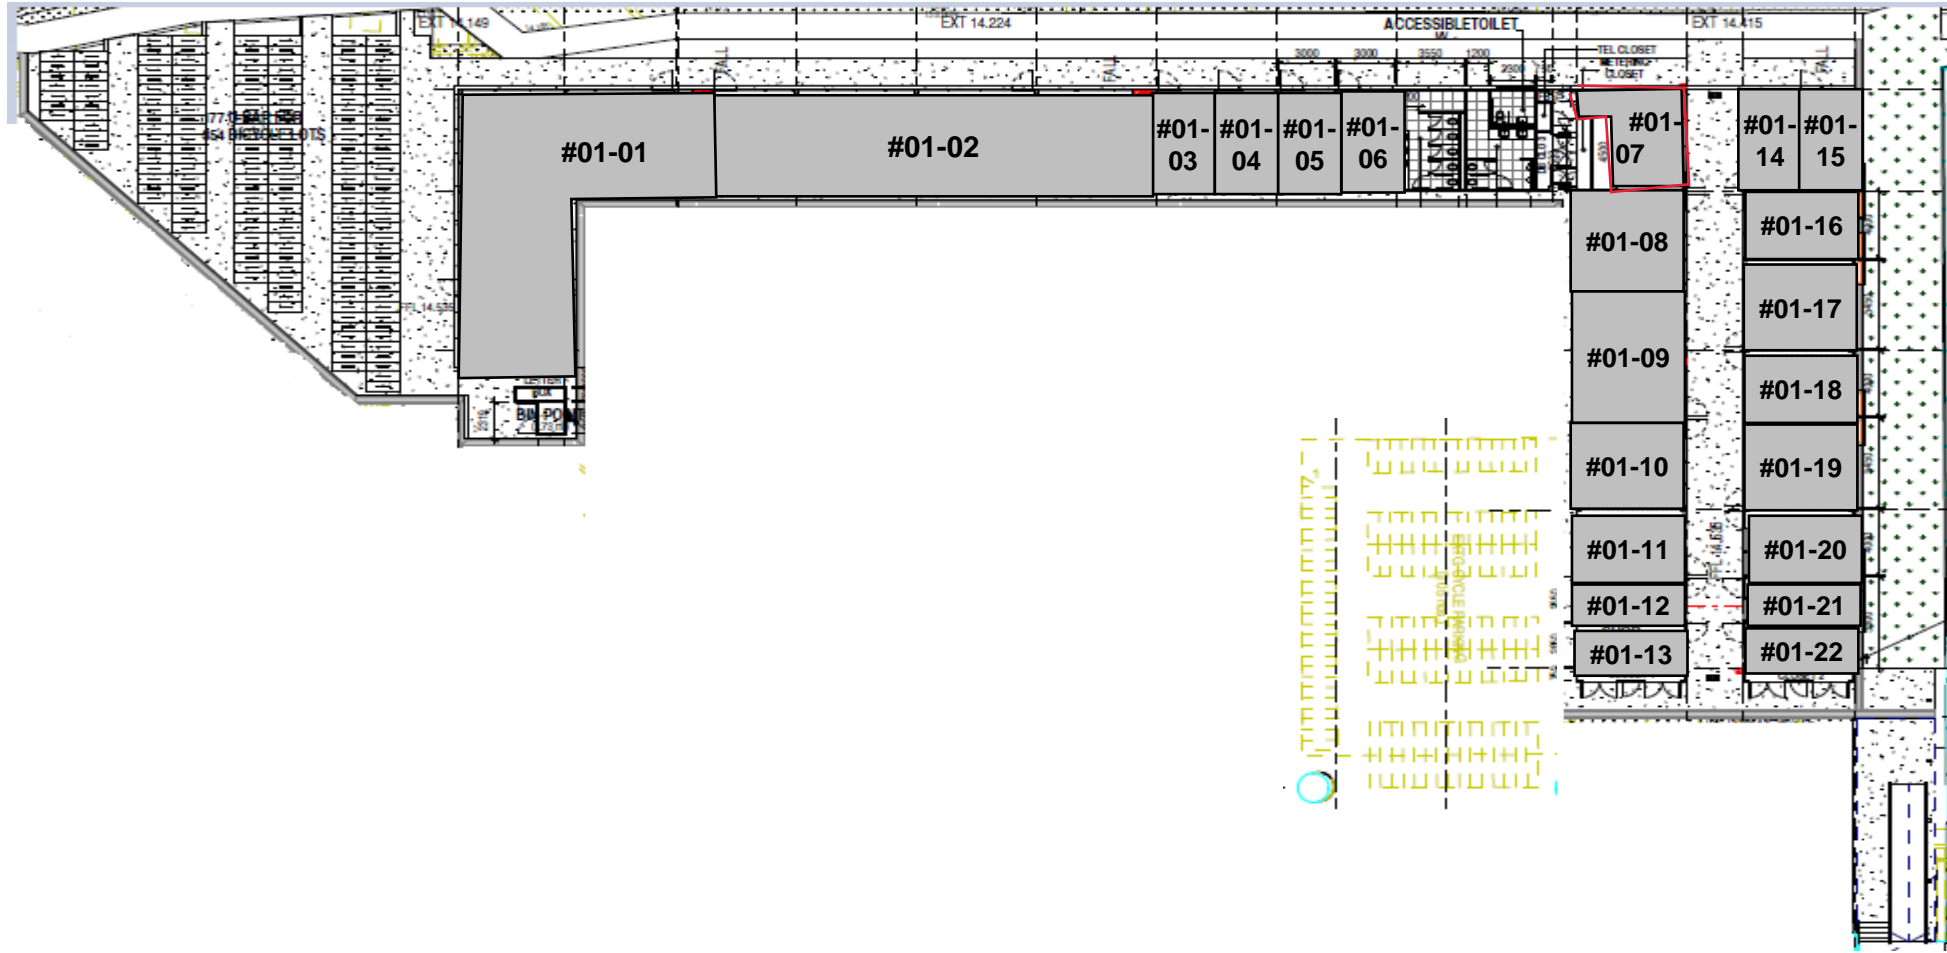

Choa Chu Kang MRT Interim Shops Layout Plan

(Floor Plan & Area Subject to Changes)

Choa Chu Kang Loop

Existing Choa Chu Kang Bus Interchange

Existing Choa Chu Kang MRT Station