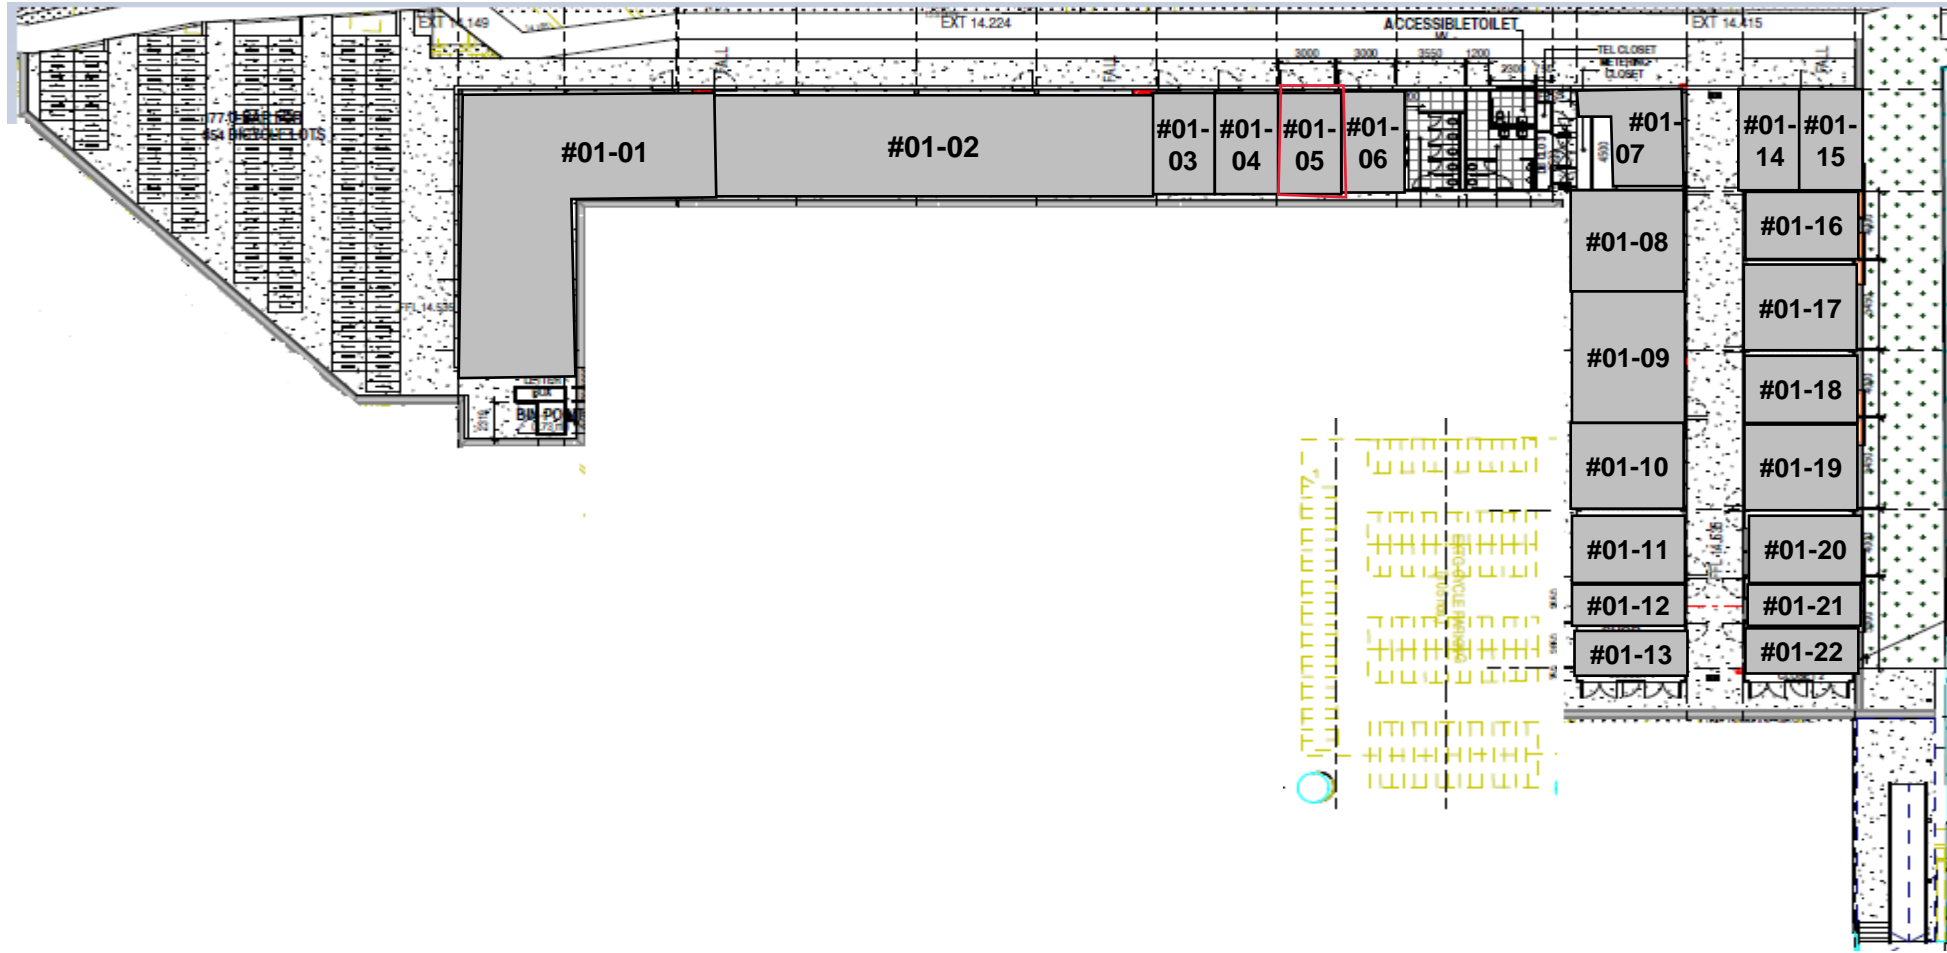

Choa Chu Kang MRT Interim Shops Layout Plan

(Floor Plan & Area Subject to Changes)

Choa Chu Kang Loop

Existing Choa Chu Kang Bus Interchange

Existing Choa Chu Kang MRT Station