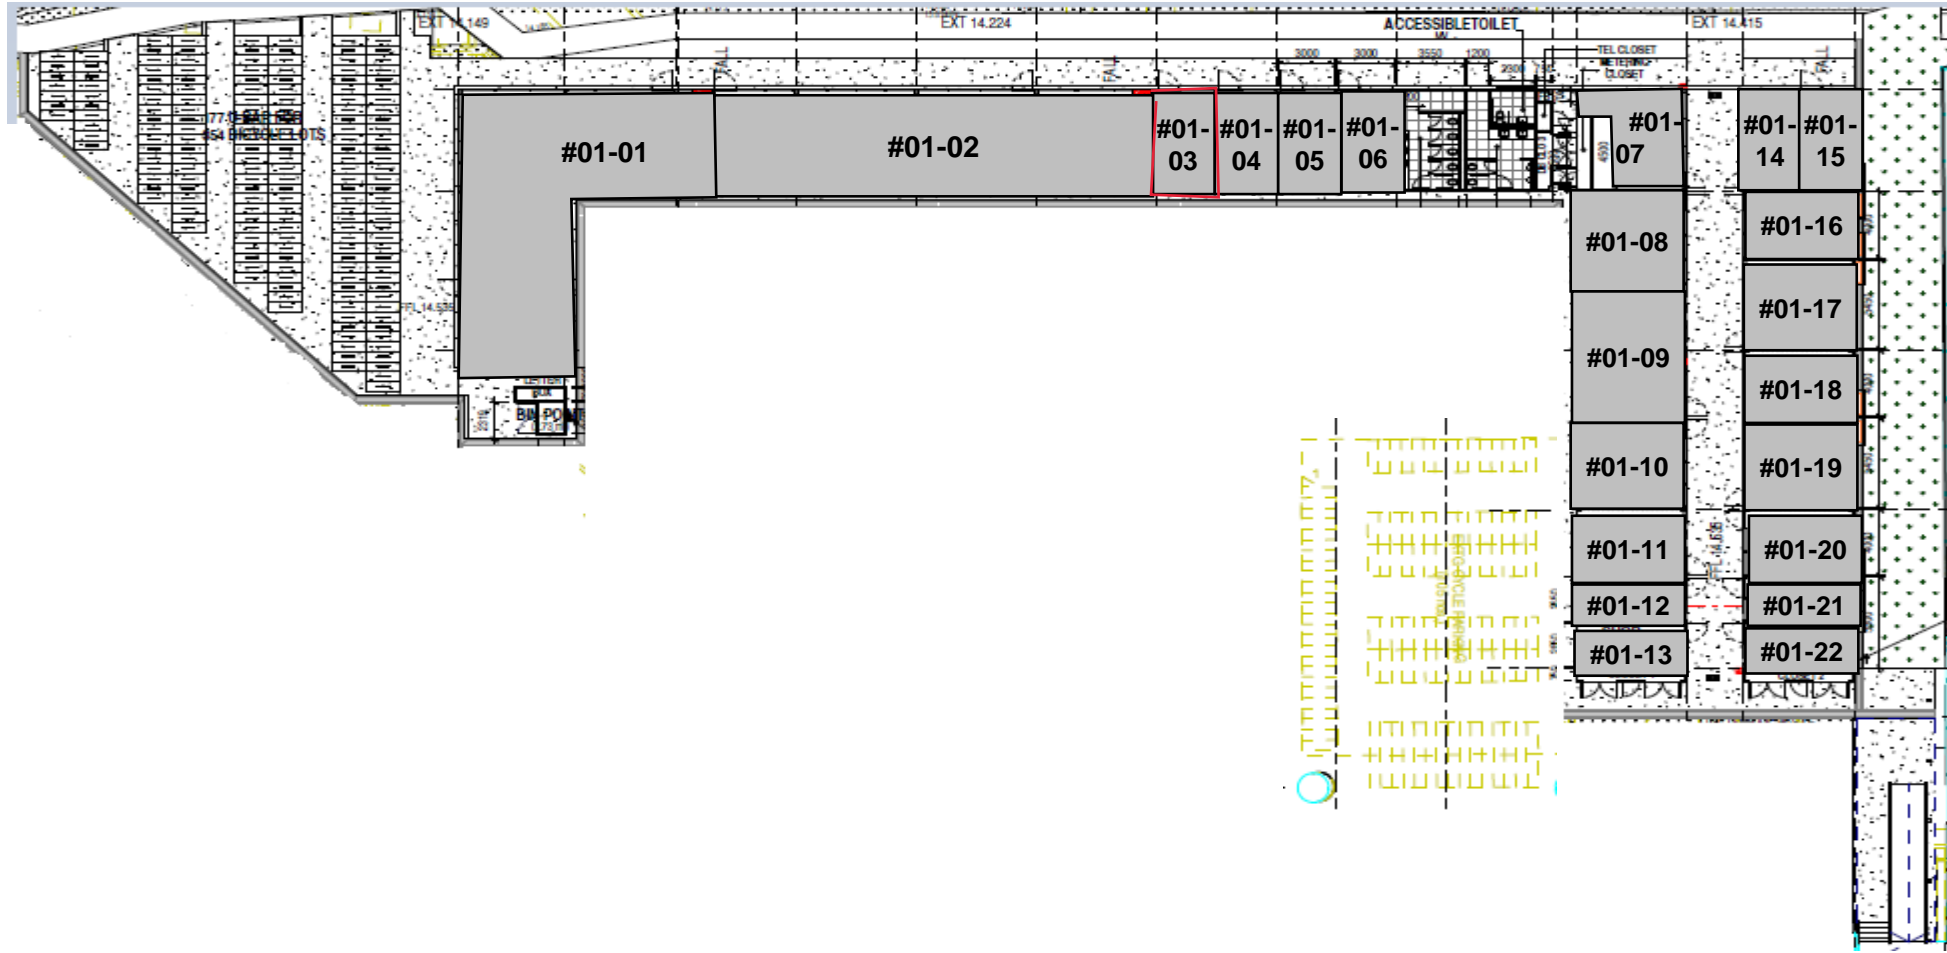

Choa Chu Kang MRT Interim Shops Layout Plan

(Floor Plan & Area Subject to Changes)

Choa Chu Kang Loop

Existing Choa Chu Kang Bus Interchange

Existing Choa Chu Kang MRT Station