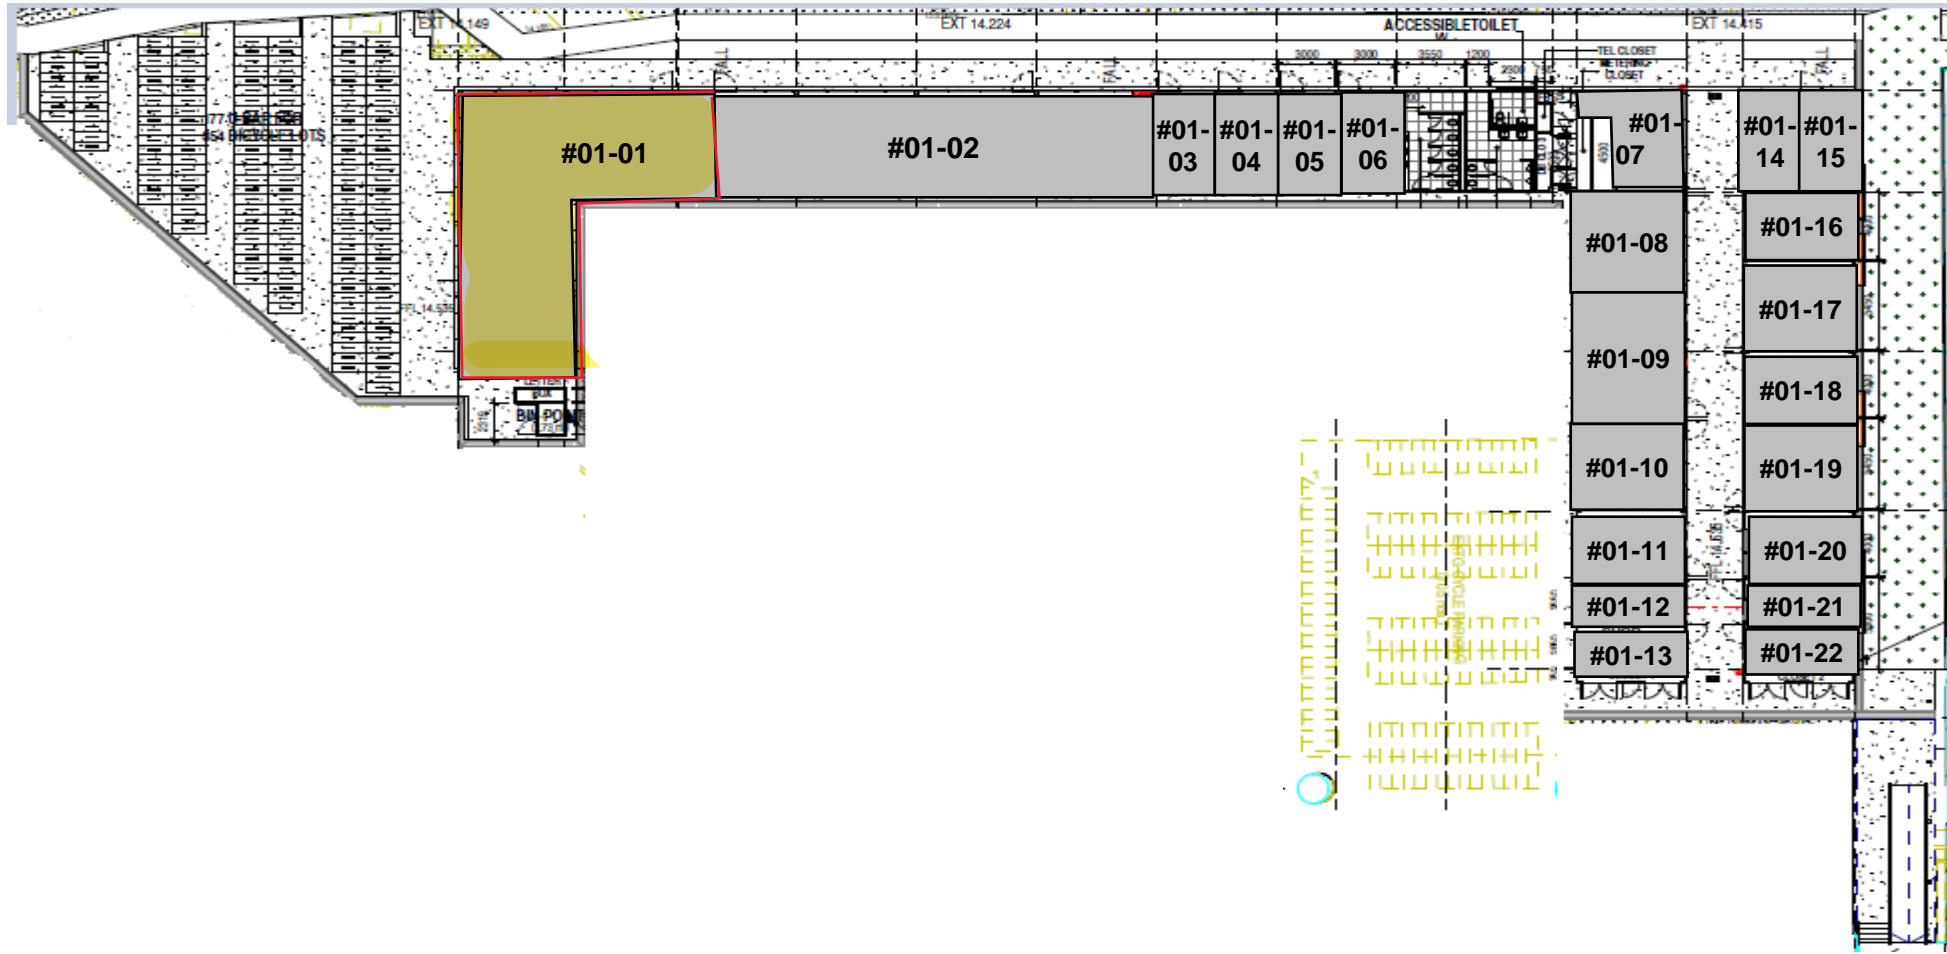

Choa Chu Kang MRT Interim Shops Layout Plan

(Floor Plan & Area Subject to Changes)

Choa Chu Kang Loop

Existing Choa Chu Kang Bus Interchange

Existing Choa Chu Kang MRT Station