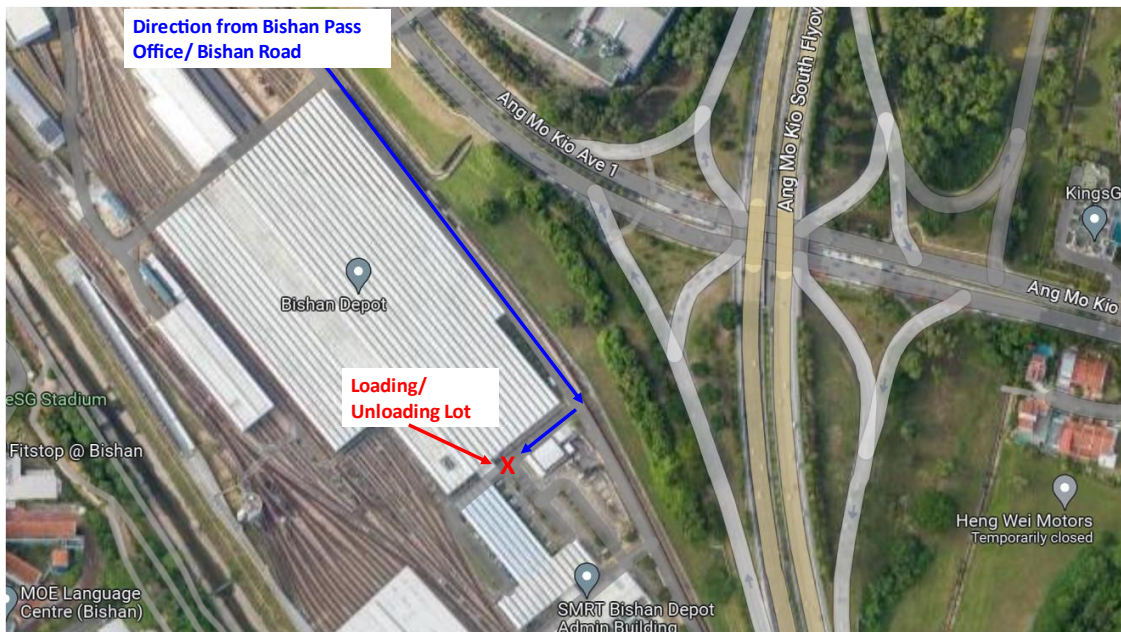

20 July 2023

NOTICE: TEMPORARY CLOSURE OF GOODS RECEIVING OFFICE IN BISHAN DEPOT

1. This is to inform that the Good Receiving Inbound Office/ Central Warehouse in Bishan Depot will be closed for upgrading from **24 July 2023 to 24 March 2024**.
2. For goods delivery, please park at the existing Loading / Unloading lot at the Bishan Depot Building as shown in **Figure 1** and contact our Inbound Personnel for goods receiving and direction to offload the goods.

Figure 1: Location of Loading/ Unloading Lot in Bishan Depot