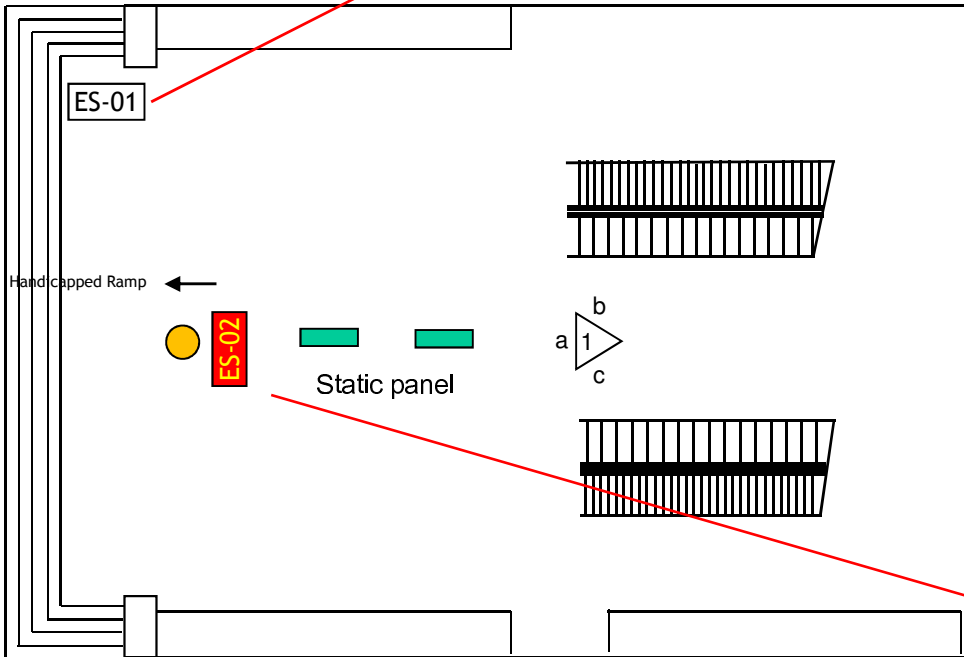

Jurong East MRT Station

BUS INTERCHANGE

Lease Area:
ES-01 & 02 (2m x 4m each)
Note: Drawing Not to Scale