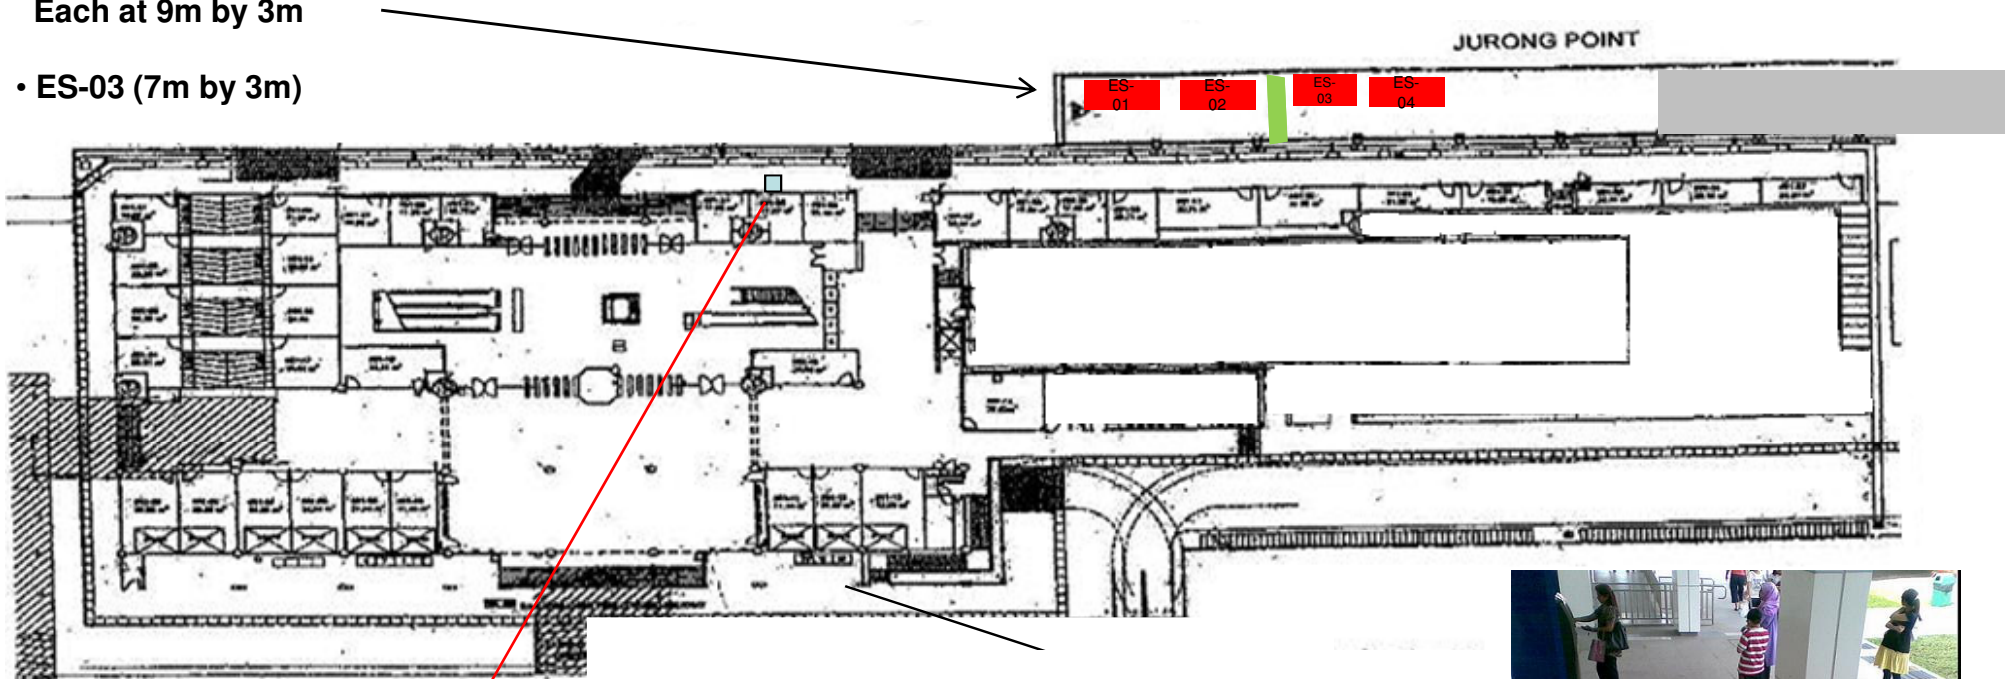

Boon Lay MRT Station (Concourse)

Left to right

- ES-01, 02 and 04
Each at 9m by 3m
- ES-03 (7m by 3m)

Distribution point 1
(outside entrance)

Distribution point 2
(outside entrance)