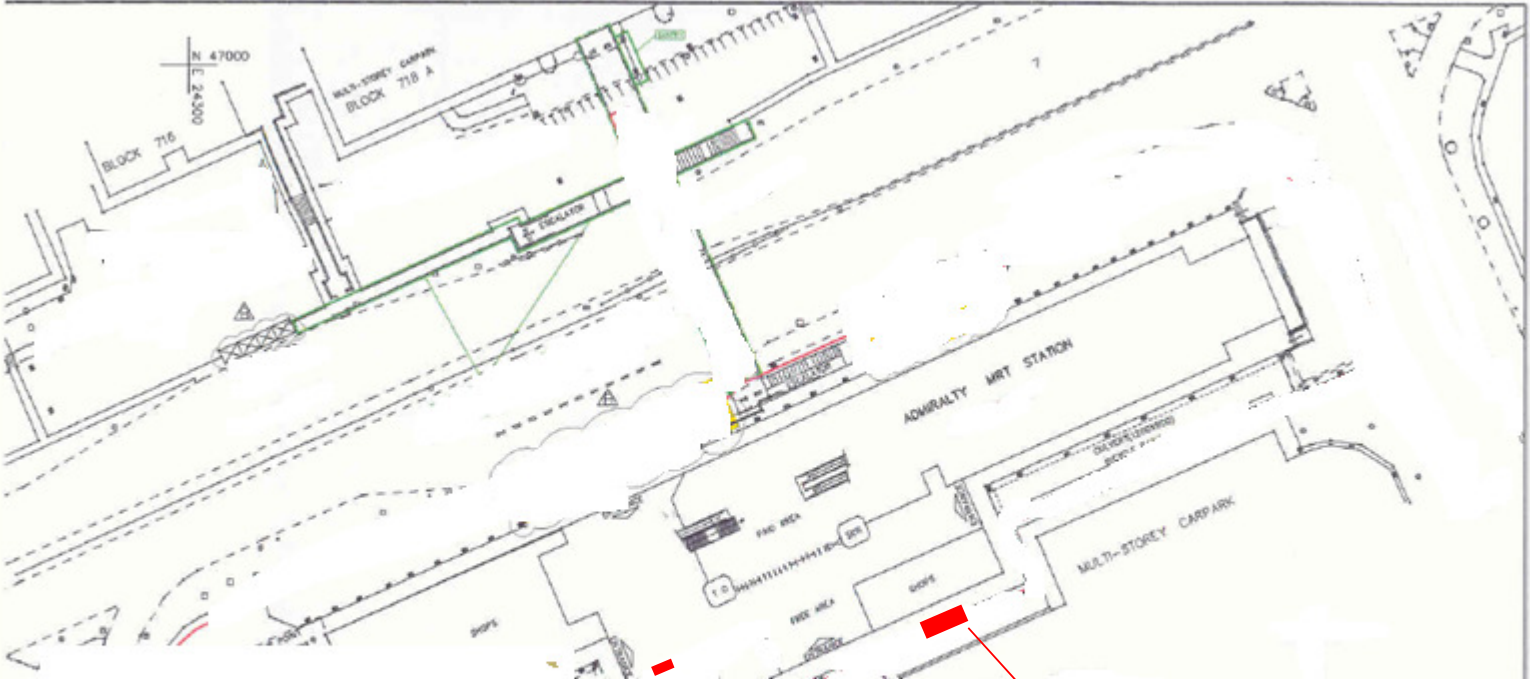

ADMIRALTY MRT STATION

ES-02 (2m by 1.5m)

ES-01 (4m by 2m)