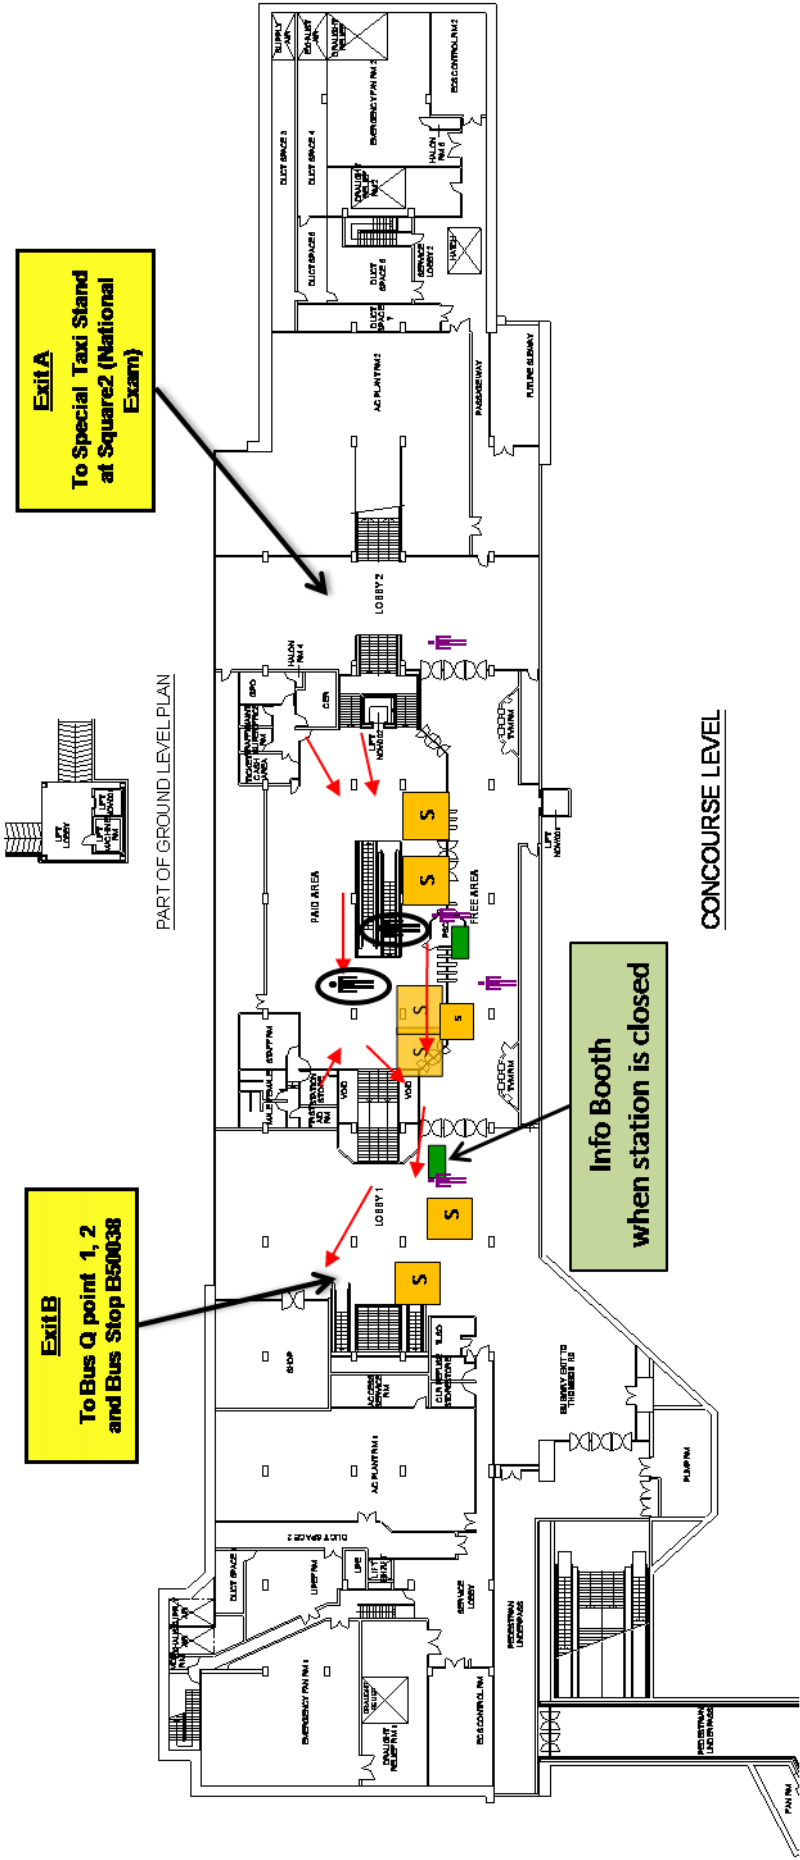

Notices and manpower deployment at Concourse

DEPLOYMENT
CONCOURSE : 5 MEN

NOVENA STATION

Exit A
To Special Taxi Stand
at Square 2 (National
Exam)

Exit B
To Bus Q point 1, 2
and Bus Stop B50038

Info Booth
when station is closed

LEGEND

Escalator

Info Booth

Signages

CST member

Station Staff

Route from platform level to concourse (free area) via the wide gate & service gate
PLATFORM LEVEL