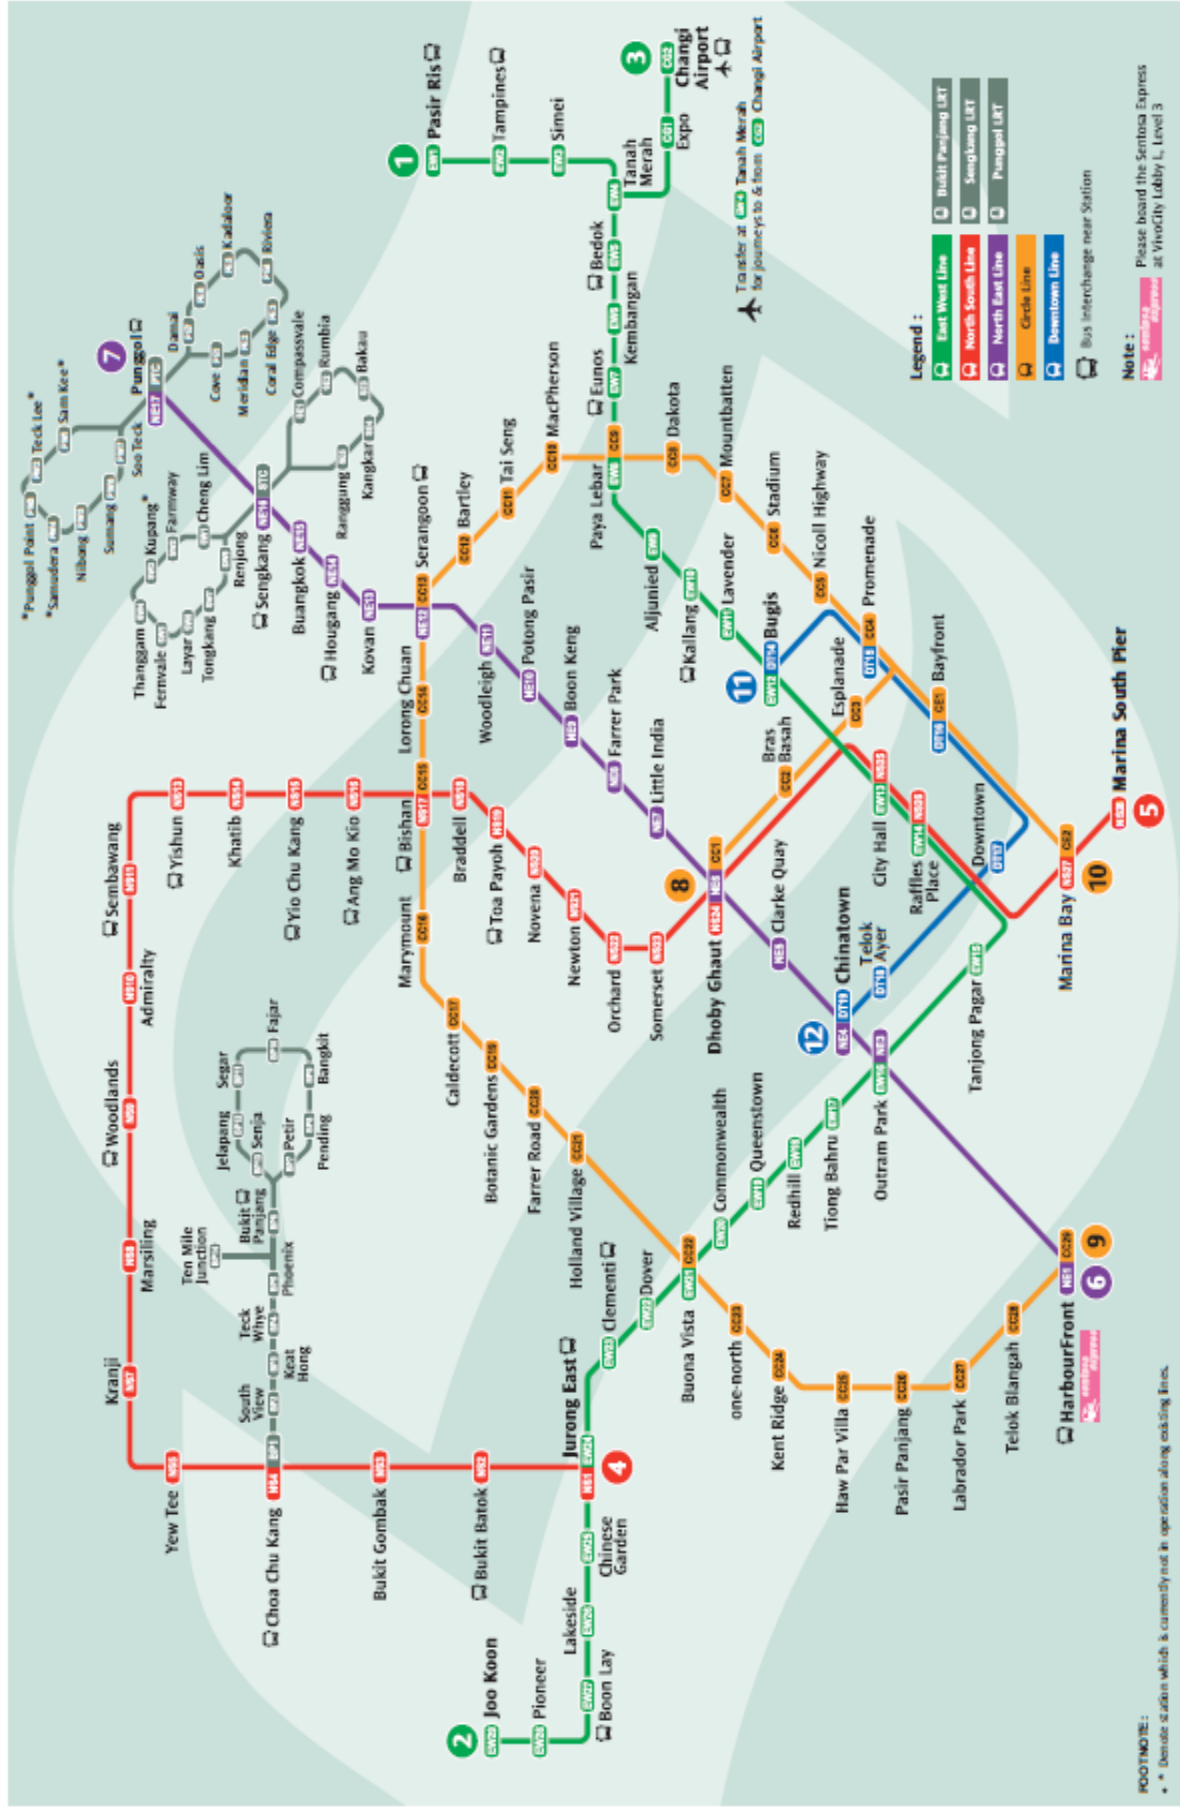

Table of Content

Table of Content	Page
A. General	
- Table of Content	2
- System map	3
B. Station Information	
- Station Contacts & Overview	4
- Taxi & General Contacts	5
- Station Layout	6-7
- Locality Map	8
- Bus Services (By Bus Stop)	9
- Places of Interest	10
- Train Service Disruption Leaflet	11-13

MRT

LRT

System map

FOOTNOTE: