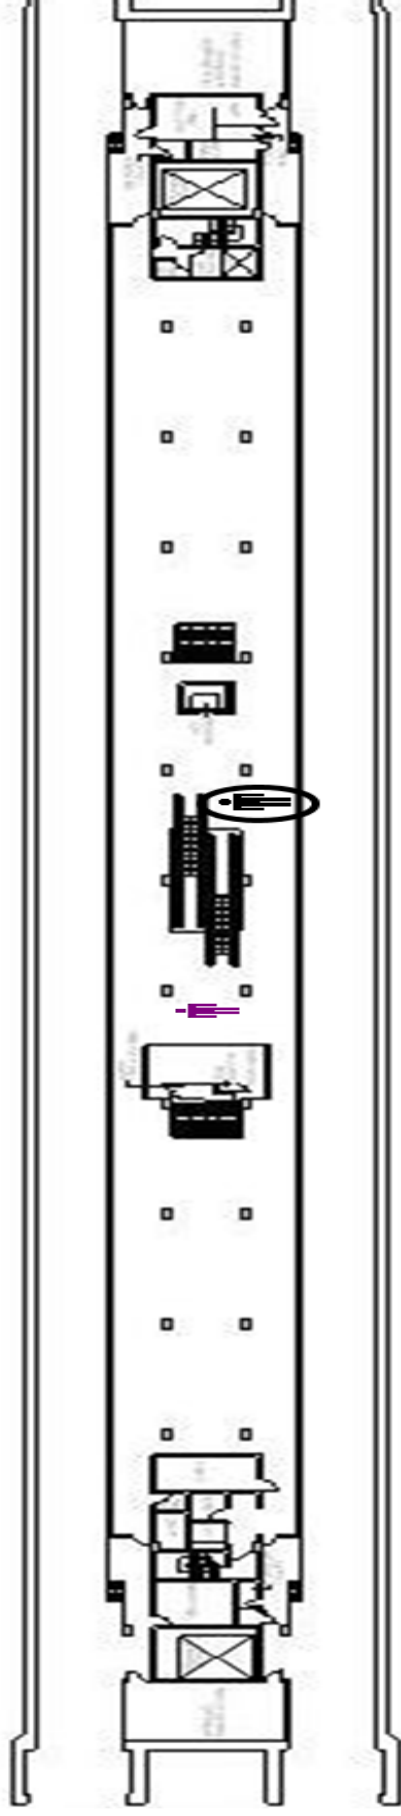

Notices and manpower deployment at Platform

DEPLOYMENT

PLATFORM: 2 MEN

Novena