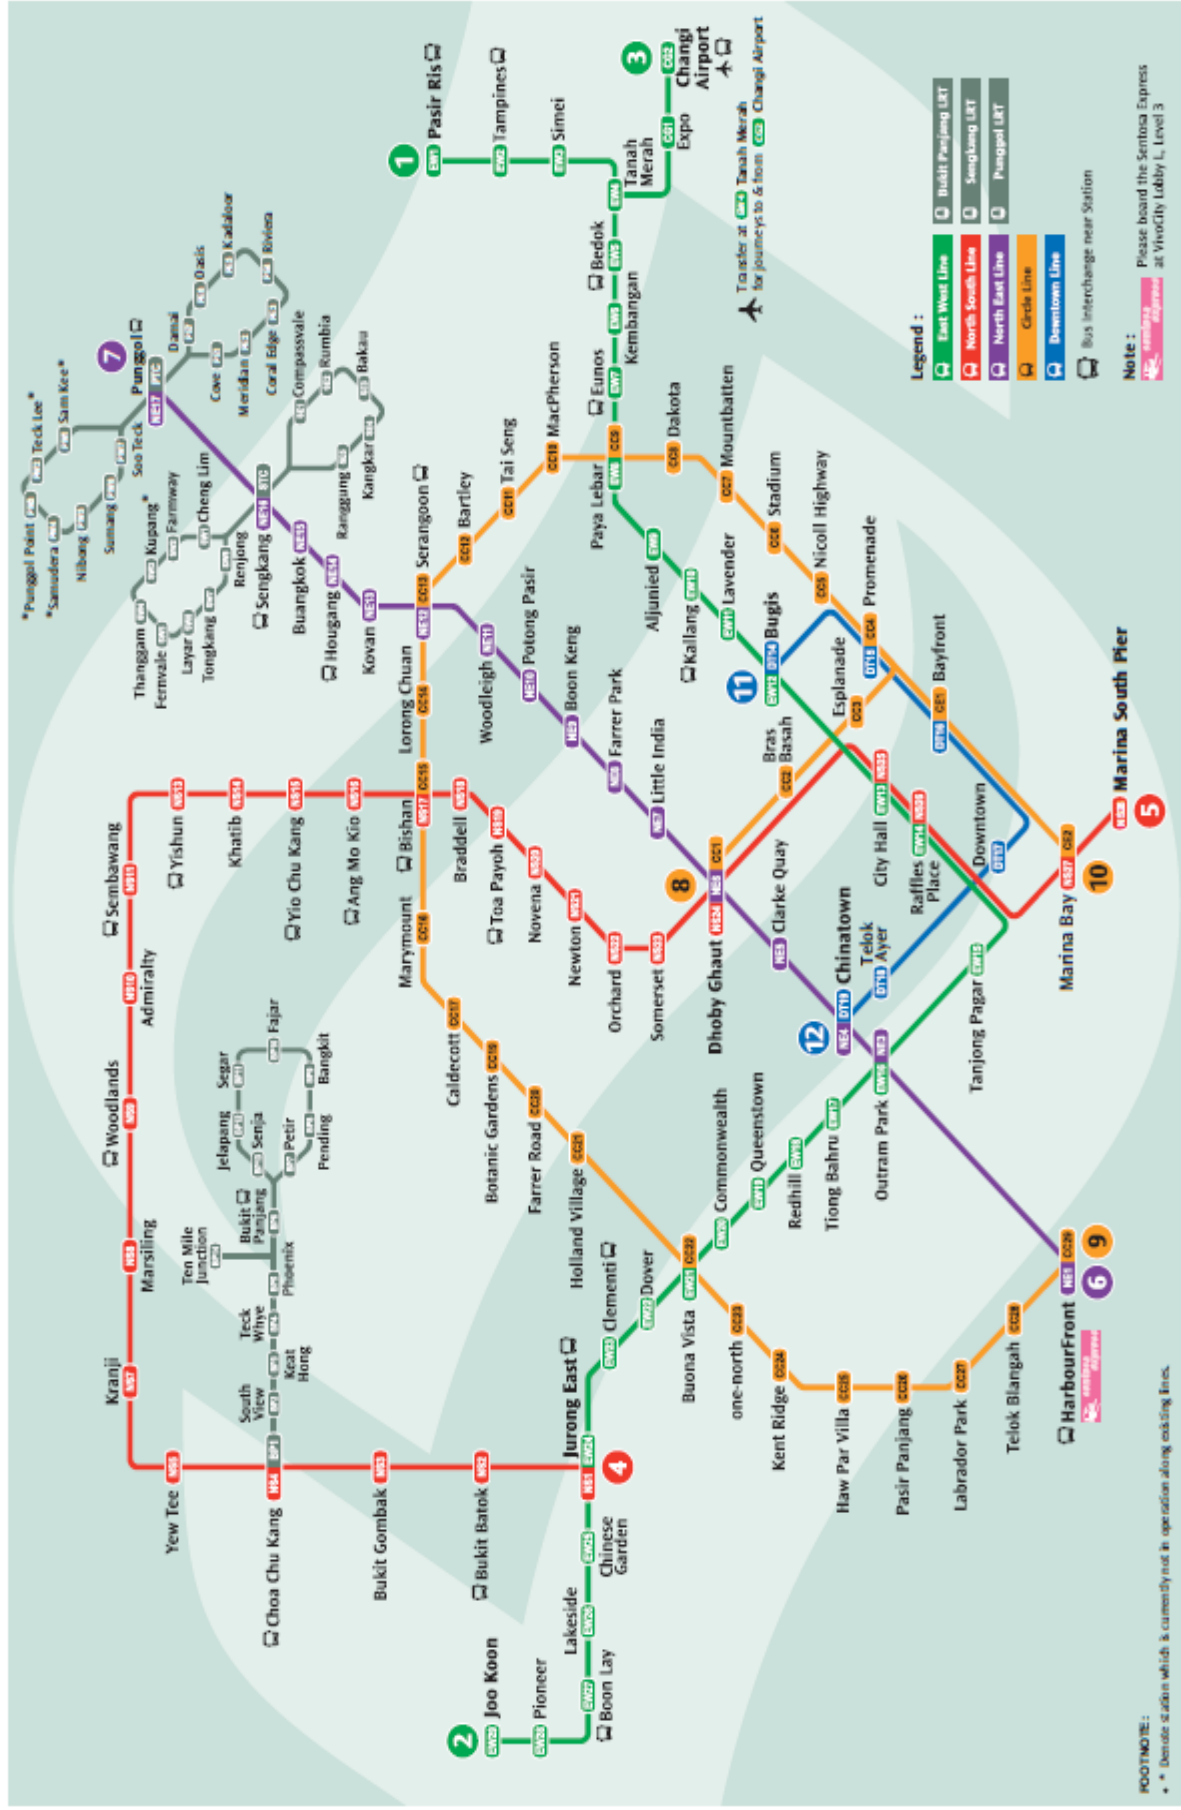

Dhoby Ghaut Information Kit

Version 2.0
November 2014

Table of Content

Table of Content	Page
A. General	
- Table of Content	2
- System map	3
B. Station Information	
- Station Contacts & Overview	4
- Taxi & General Contacts	5
- Station Layout	6-7
- Locality Map	8
- Bus Services (By Bus Stop)	9
- Places of Interest	10-11
- Train Service Disruption Leaflet	12-15

MRT

LRT

System map

Station Overview

Station Contact Points	Contacts
Duty SM Hand phone	9297 7741
Passenger Service Center	6767 3304

EXIT:

Exit A: The Cathay (Stamford Road/ Bras Basah Road)

Exit B: Plaza Singapura (Orchard Road)

LIFT:

Lift 1: Dhoby Ghaut Green / Sakura Restaurant

Lift 2: Paid Area (Platform/Concourse)

PLATFORM

North Bound (towards Jurong East): Line 4 – Platform A

South Bound (towards Marina Bay / Marina South Pier):
Line 5 – Platform B

Places of Interest

Places of Interest	Via	Places of Interest	Via
The Atrium @ Orchard	Exit B		
The Cathay	Exit A		
The Glass House	Exit B		
University of Chicago	Exit B		
Vision Crest	Exit B		
Wesley Methodist Church	Exit A		
YMCA	Exit A		
YWCA Ford Canning Lodge	Exit B		