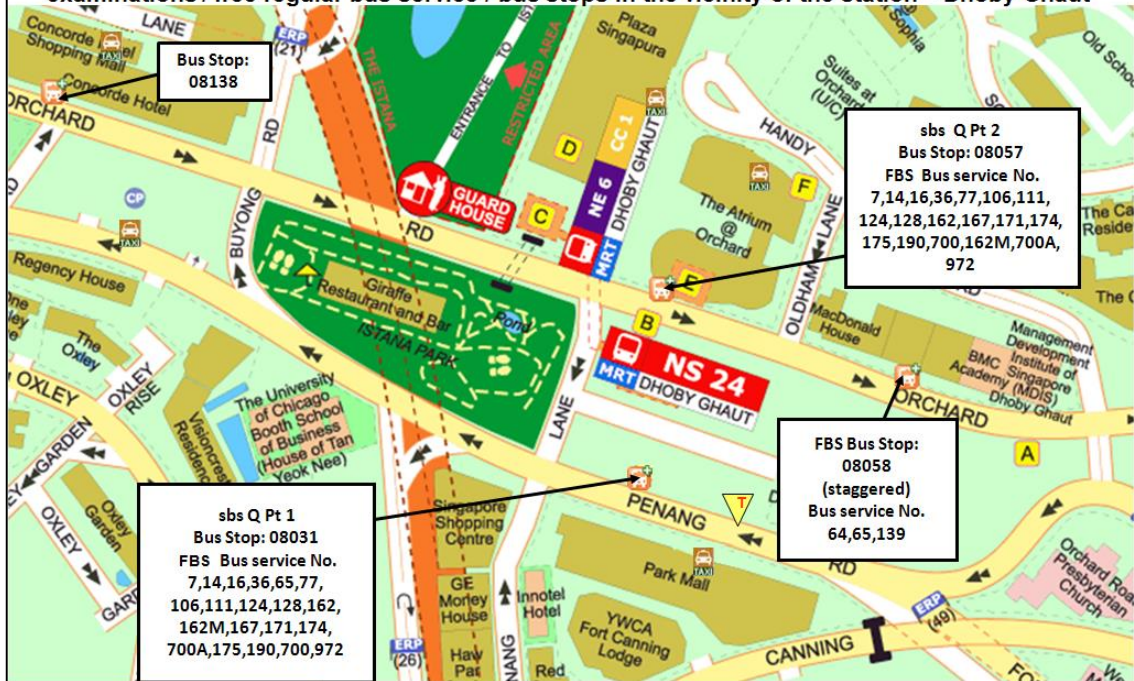

Taxi Services:

Nearest Taxi Stand:

Exit B;
The Atrium@ Orchard/Plaza Singapura/Park Mall

Taxi Booking Service Hotlines:

SMRT Taxis - 6555 8888
Comfort Taxi - 6552 1111
Trans Cab - 6555 3333
Premier Taxis - 6363 6888

For information on integrated transportation services, please contact TransitLink Hotline at 1800-225 5663. You can also contact SMRT Customer Relations Centre at 1800-336 8900.

有关地铁及巴士路线询问，请拨打热线 1800-225 5663 向通联有限公司联络。您也可以联络 SMRT 客户联系中心热线号码 1800-336 8900。

Queue points for free shuttle bus service / special taxi service for student taking major examinations / free regular bus service / bus stops in the vicinity of the station – Dhoby Ghaut

Legend:
FBS = free regular bus service
sbs = free shuttle bus service
T = Special Taxi Pick Up Point

sbs Q Pt: Q Pt 1 at Bus Stop 08031 - towards Jurong East (North Bound)
Q Pt 2 at Bus Stop 08057 - towards Marina Bay / Marina South Pier (South Bound)

Revision 2 (27/08/14)