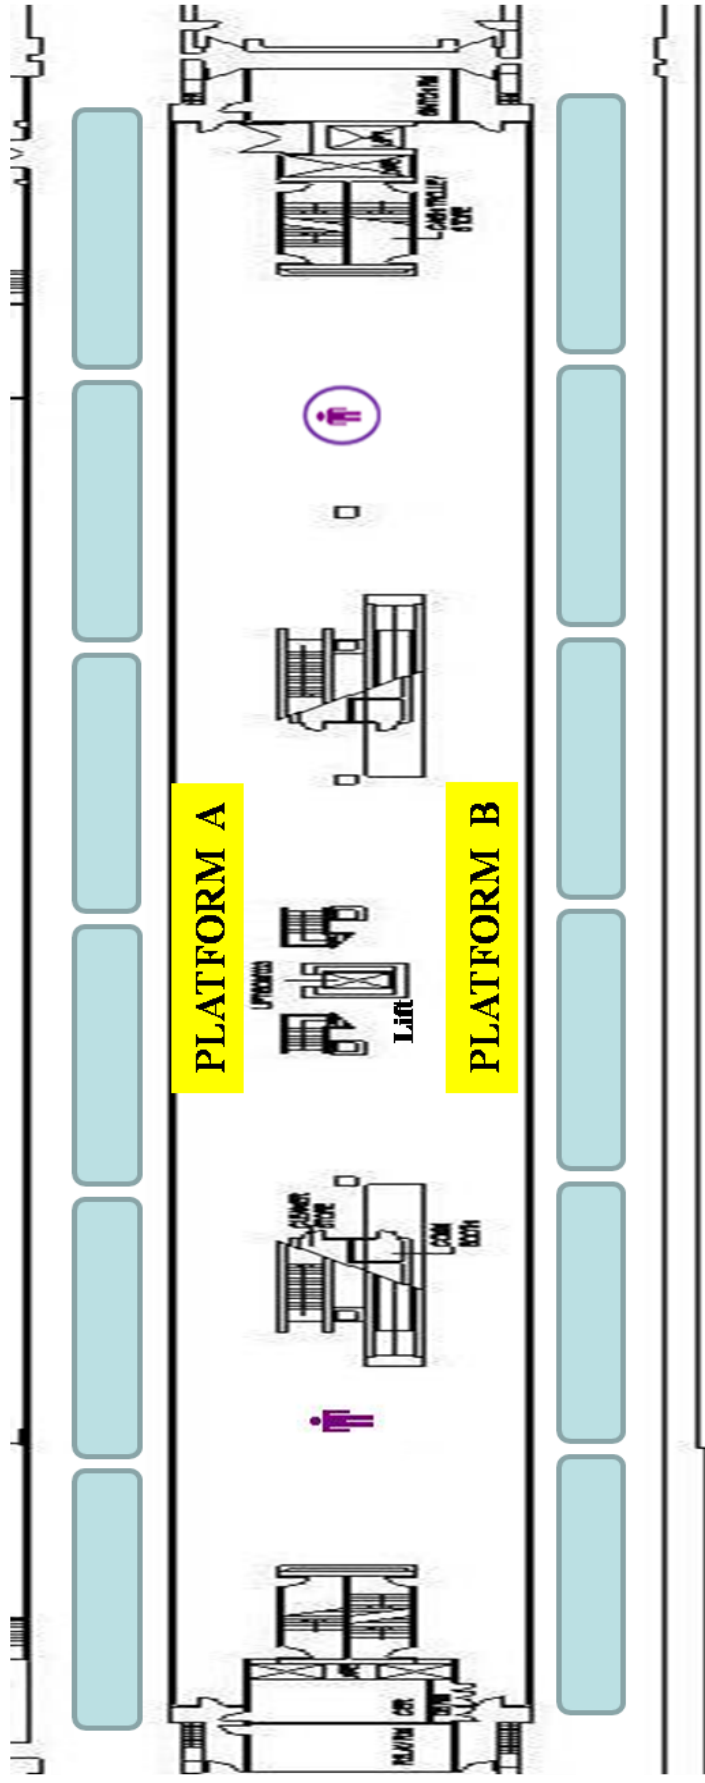

DBG Concourse level 3 stn staff/2 CST
 PSC 1 stn staff (denote in circle)
 Concourse Paid 2 stn staff
 Concourse Free 1 CST
 Info Booth 1 CST

- To be implemented when the platforms at DBG NSL are closed and the crowd transferring from NEL to DBG NSL.**
- Barriers will be used to block all fixed staircases towards DBG NSL platforms.
 - All platform escalator will be put to up riding.
 - Lift 2 (To Platform) will be put out of service.
 - Appropriate Signage will be displayed.

Notices and manpower deployment at Platform

DBG Platform Level

Total 1 stn staff / 1 CST

DHOBY GHAUT STATION

NORTH BOUND - towards YIS / JUR

SOUTH BOUND - towards MRB / MSP

PLATFORM LEVEL

Locality Map