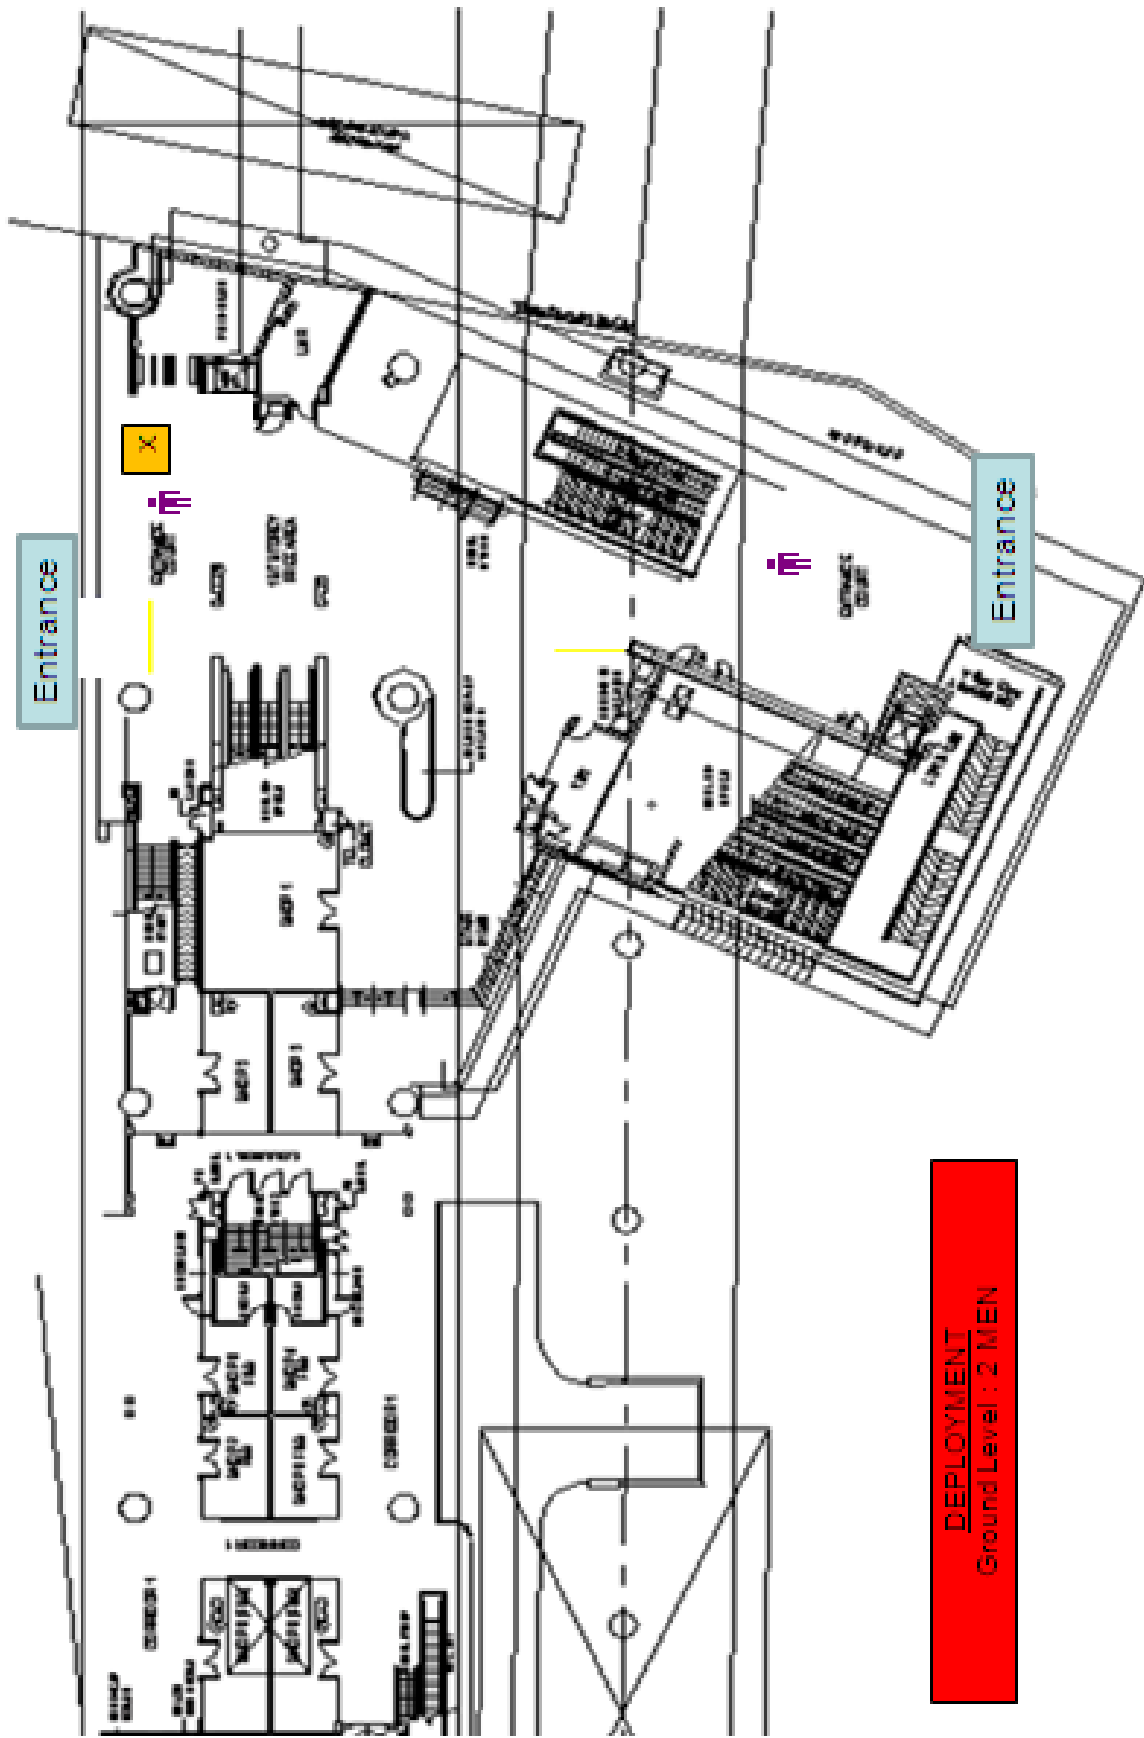

Ground Level

DEPLOYMENT
Ground Level : 2 MEN