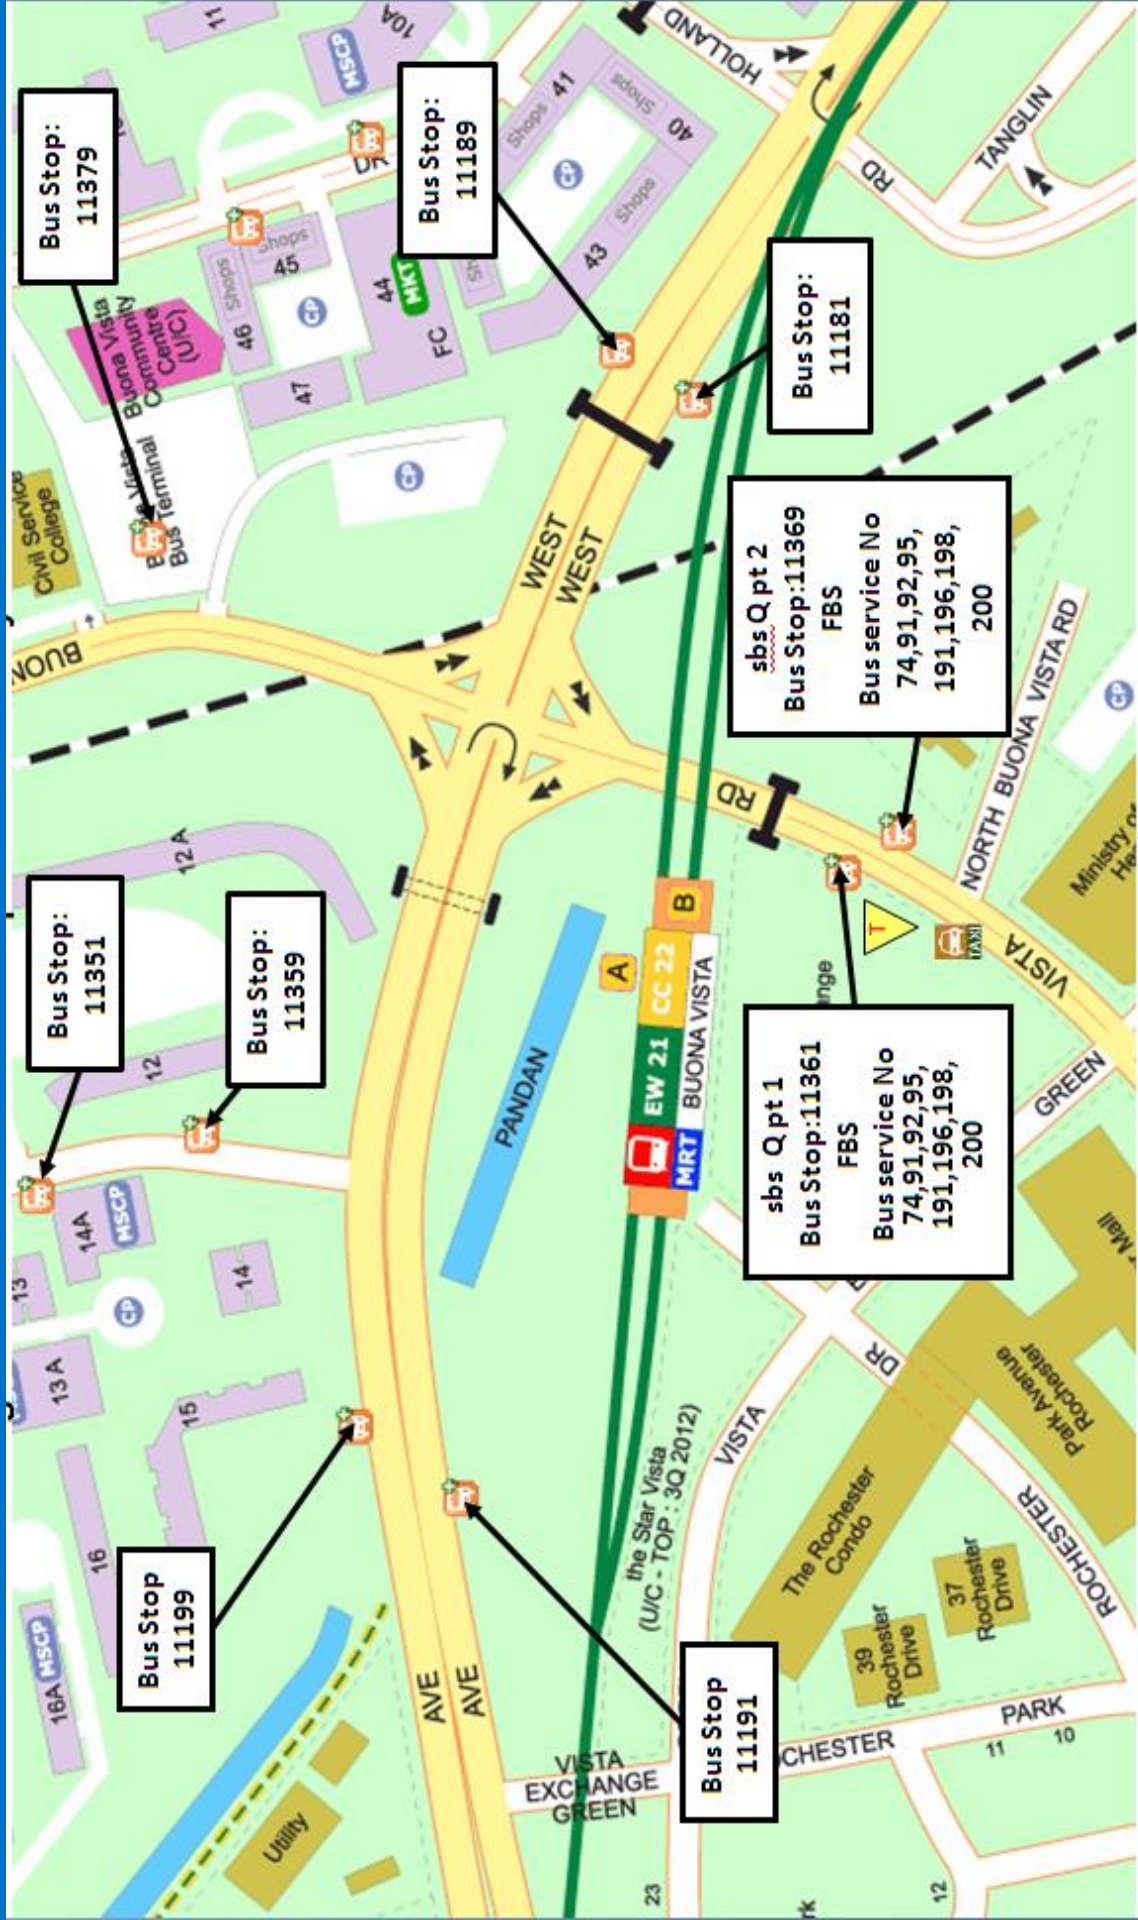

Buona Vista Information Kit

Version 3.0
October 2015

Table of Content

Table of Content	Page
A. General	
- Table of Content	2
- System map	3
B. Station Information	
- Station Contacts & Overview	4
- Taxi & General Contacts	5
- Station Layout	6-9
- Locality Map	10
- Bus Services (By Bus Stop)	11
- Places of Interest	12
- Train Service Disruption Leaflet	13-14

Ground Level

DEPLOYMENT
Ground Level : 2 MEN

Locality Map

sbs Q Pt: Q Pt 1 at Bus Stop 11361 - towards Pasir Ris (East Bound)
 Q Pt 2 at Bus Stop 11369 - towards Joo Koon (West Bound)

Legend:
 FBS = free regular bus service
 sbs = free shuttle bus service
 = Special Taxi Pick Up Point

Bus Services (By Bus Stop)

FREE Bus Services upon RIMP activation

BUS STOP

Buona Vista Station / North Buona Vista Rd / via Exit A

74 / 91 / 92 / 95 / 191 / 196 / 198 / 200

BUS STOP

**OPP Buona Vista Station / MOE / North Buona Vista Rd /
via Exit B**

74 / 91 / 92 / 95 / 191 / 196 / 198 / 200

Places of Interest

Places of Interest	Via	Places of Interest	Via
Buona Vista Bus Terminal	Exit A		
Buona Vista CC	Exit A		
Civil Service College	Exit A		
Ghim Moh Bus Terminal	Exit A		
Holland Drive Market	Exit A		
Metropolis	Exit B		
MOE	Exit B		
MOE Language Centre	Exit A		
One North NTU	Exit B		
Rochester Mall	Exit A		
Rochester Condo	Exit A		
Star Vista	Exit A		
Ulu Pandan CC	Exit A		