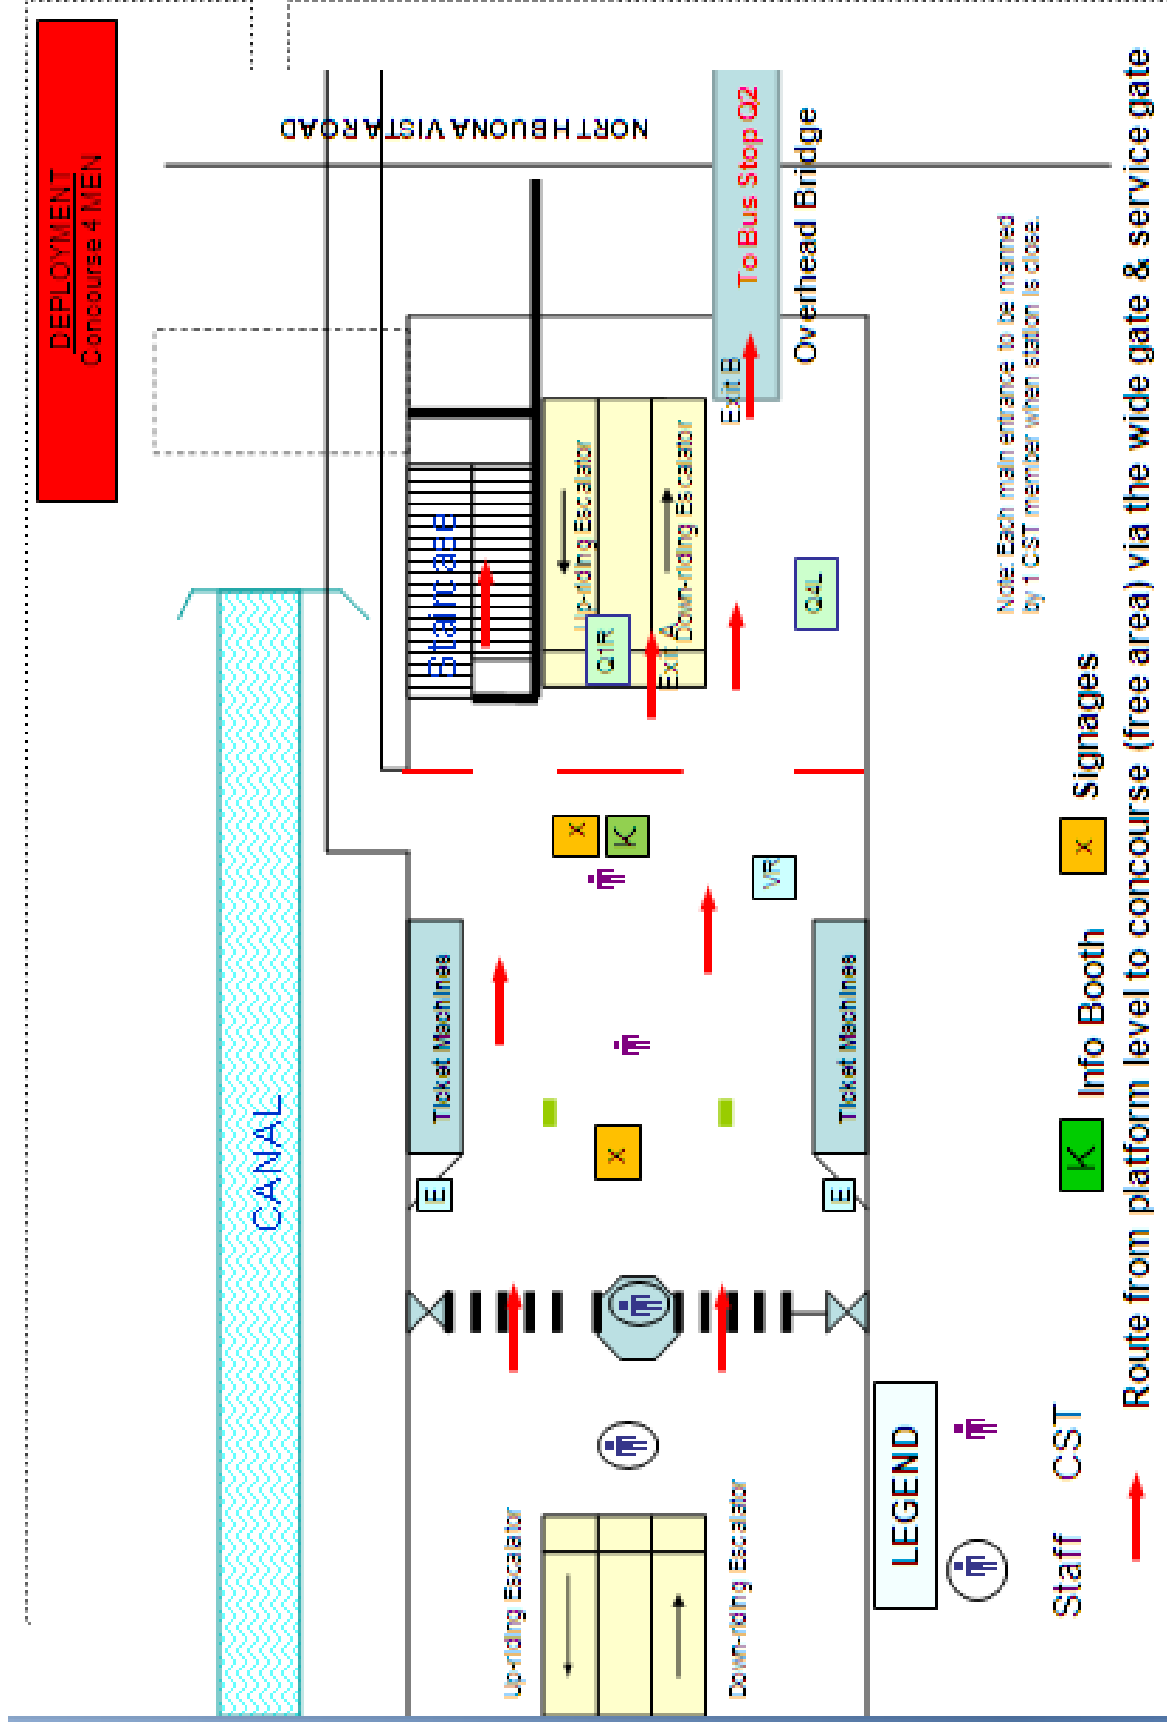

Buona Vista Information Kit

Version 3.0
October 2015

Table of Content

Table of Content	Page
A. General	
- Table of Content	2
- System map	3
B. Station Information	
- Station Contacts & Overview	4
- Taxi & General Contacts	5
- Station Layout	6-9
- Locality Map	10
- Bus Services (By Bus Stop)	11
- Places of Interest	12
- Train Service Disruption Leaflet	13-14

LIFT:

Lift 1: Ground Level / Mezzanine Level / Platform

PLATFORM

Platform A:

East Bound (towards Pasir Ris) : Line 1

Platform B:

West Bound (towards Joo Koon): Line 2

Taxi & General Contacts

Ground Level

DEPLOYMENT
Ground Level : 2 MEN

Locality Map

sbs Q Pt: Q Pt 1 at Bus Stop 11361 - towards Pasir Ris (East Bound)
 Q Pt 2 at Bus Stop 11369 - towards Joo Koon (West Bound)

Legend:
 FBS = free regular bus service
 sbs = free shuttle bus service
 = Special Taxi Pick Up Point