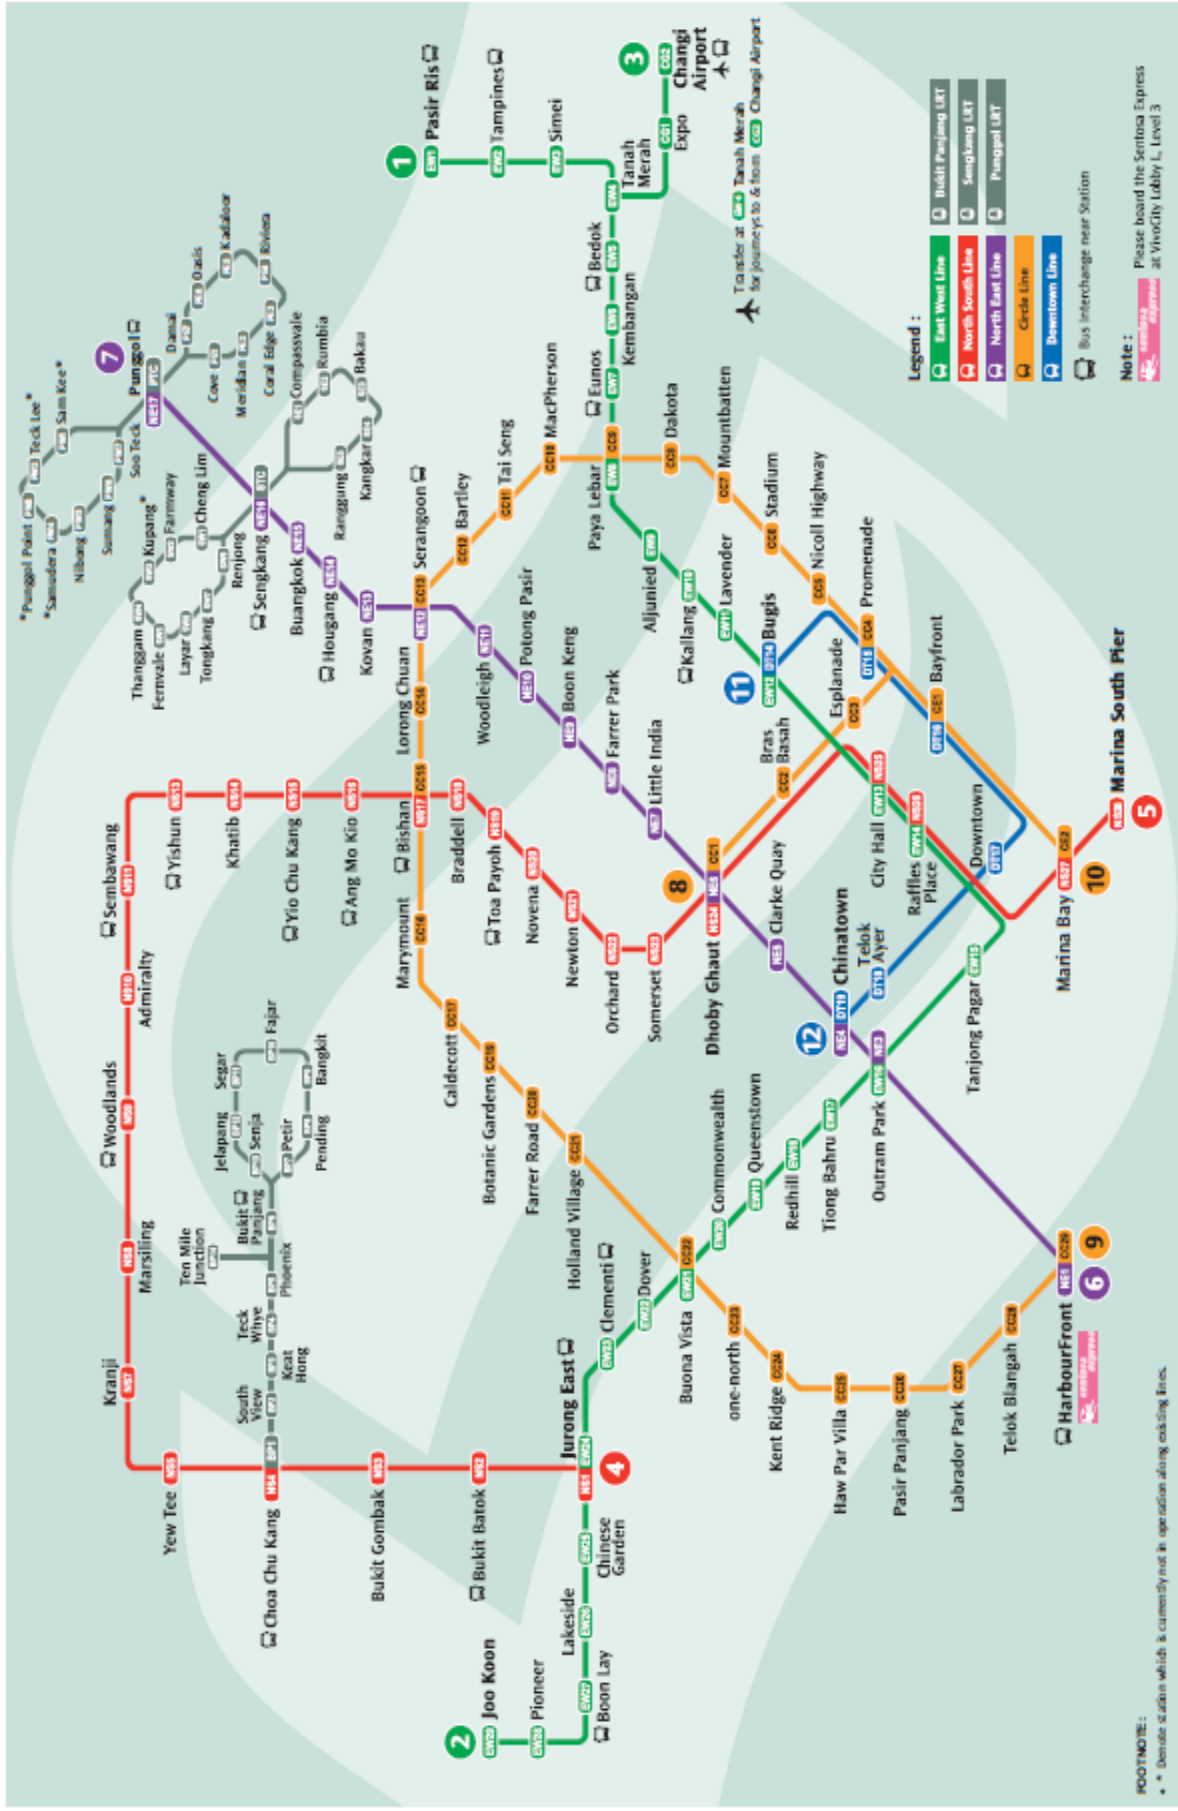

Table of Content

Table of Content	Page
A. General	
- Table of Content	2
- System map	3
B. Station Information	
- Station Contacts & Overview	4
- Taxi & General Contacts	5
- Station Layout	6-9
- Locality Map	10
- Bus Services (By Bus Stop)	11
- Places of Interest	12
- Train Service Disruption Leaflet	13-14

MRT

LRT

System map