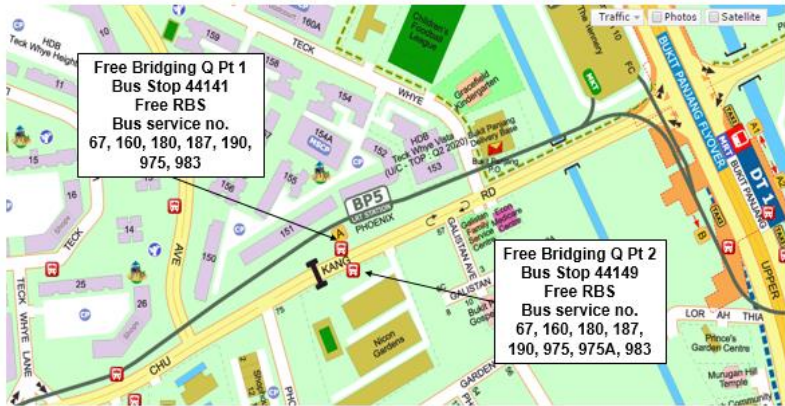

Special Bus Services and Operating Hours:

975A Operates from Bt Panjang Temp Pk to Lor Rusuk (Aft Old Choa Chu Kang Rd). After 2240 hours, buses leaving Bt Panjang will terminate at Lim Chu Kang Ter

All public bus services at this location are free during Train Service Disruption.

有关地铁及巴士路线询问，请拨热线 1800-225 5663 向通联有限公司联络。您也可以联络 SMRT 客户服务中心热线号码 1800-336 8900。

5. Queue points for free bridging bus service / free regular bus service / bus stops in the vicinity – Phoenix

Legend:
 Free RBS = free regular bus service
 Free Bridging = free bridging bus service