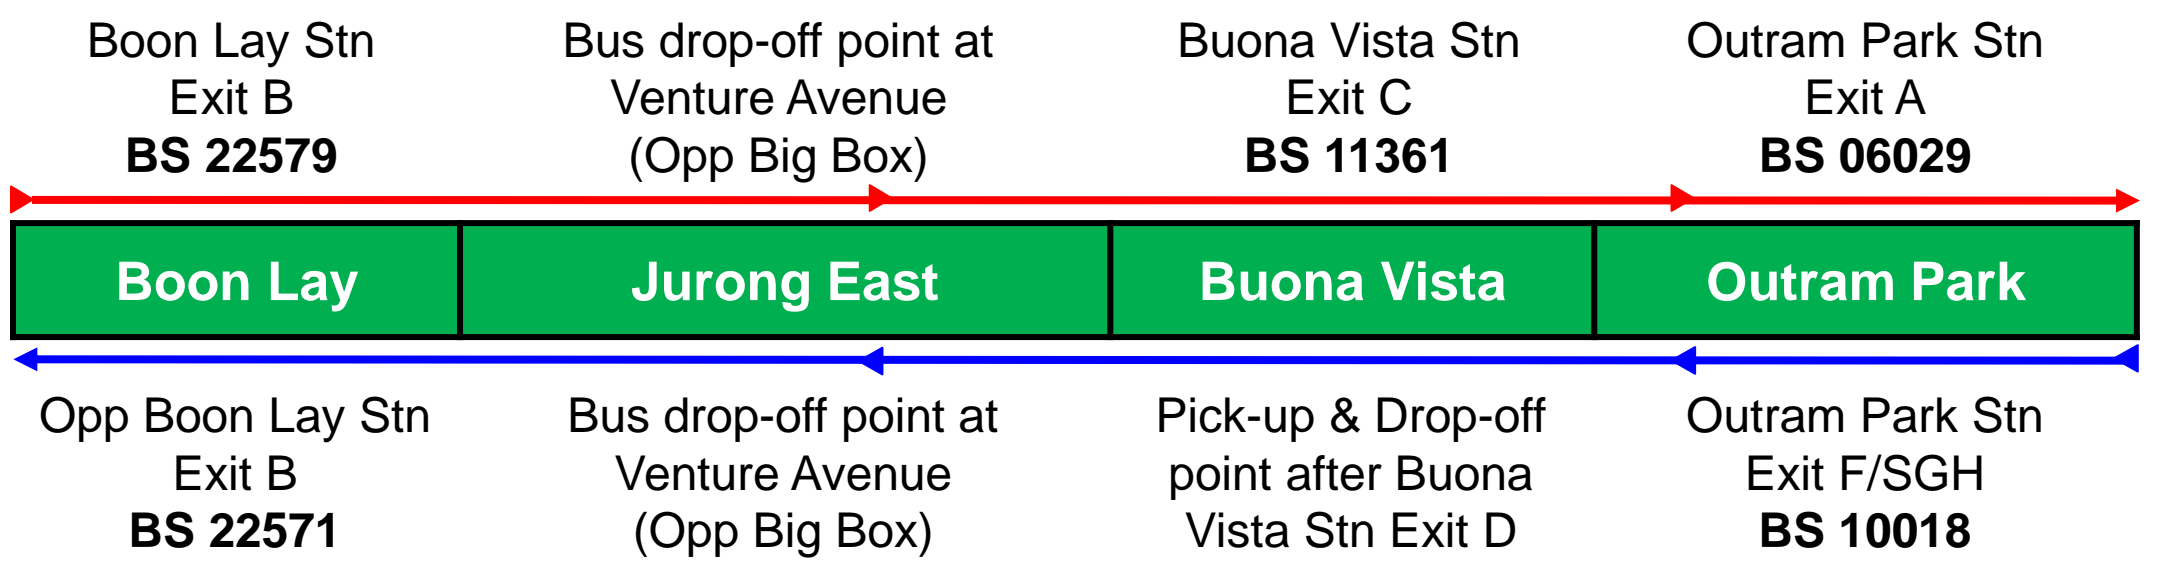

EXPRESS 5

BOON LAY – OUTRAM PARK (BOTH BOUNDS)

EAST-WEST LINE

Every Saturday & Sunday from
2 Mar 2018 to 1 Apr 2018

Express 5 will serve the following bus stops:

▶ East Bound
◀ West Bound

Arrival Time of First & Last Bus at Bus Stops on Days of Late Opening