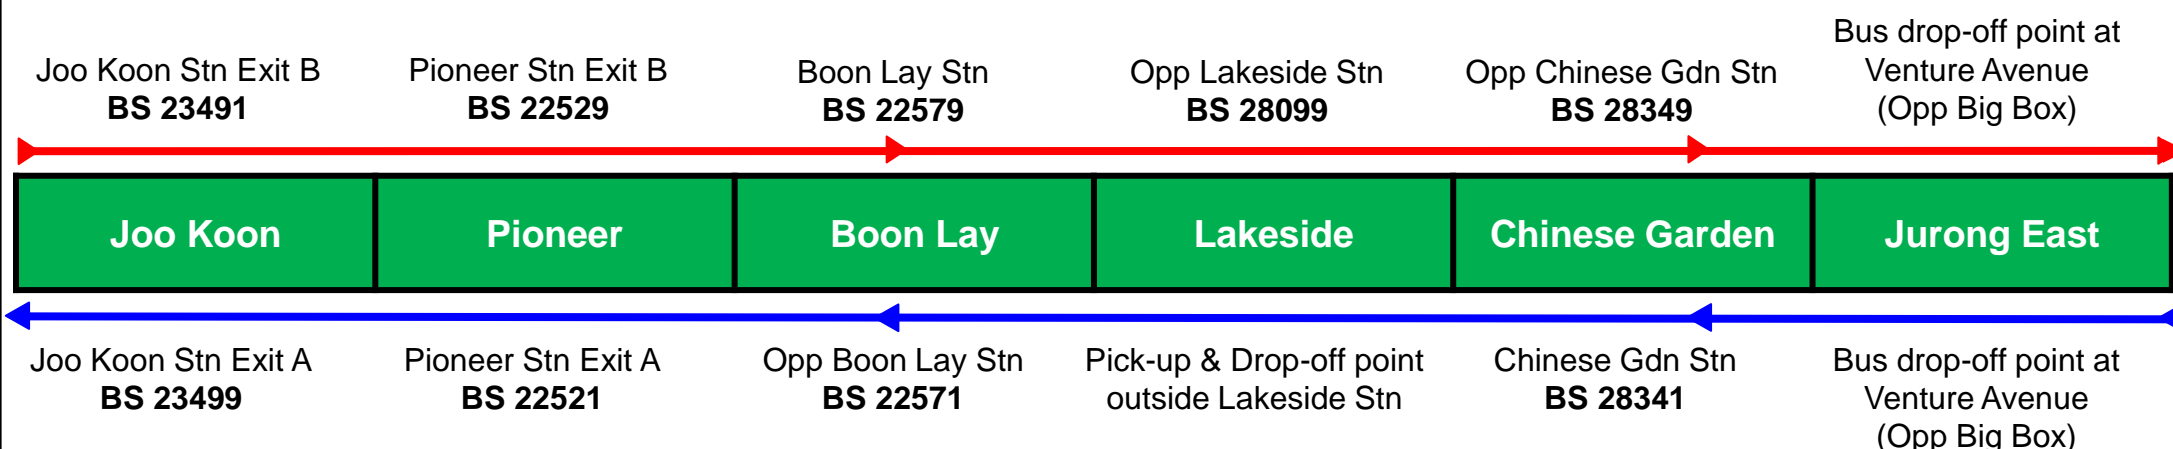

# SHUTTLE 2

## JURONG EAST – JOO KOON (BOTH BOUNDS)

### EAST-WEST LINE

Every Friday, Saturday & Sunday from  
8 Dec 2017 to 31 Dec 2017

Shuttle 2 will serve the following bus stops:

▶ East Bound  
◀ West Bound