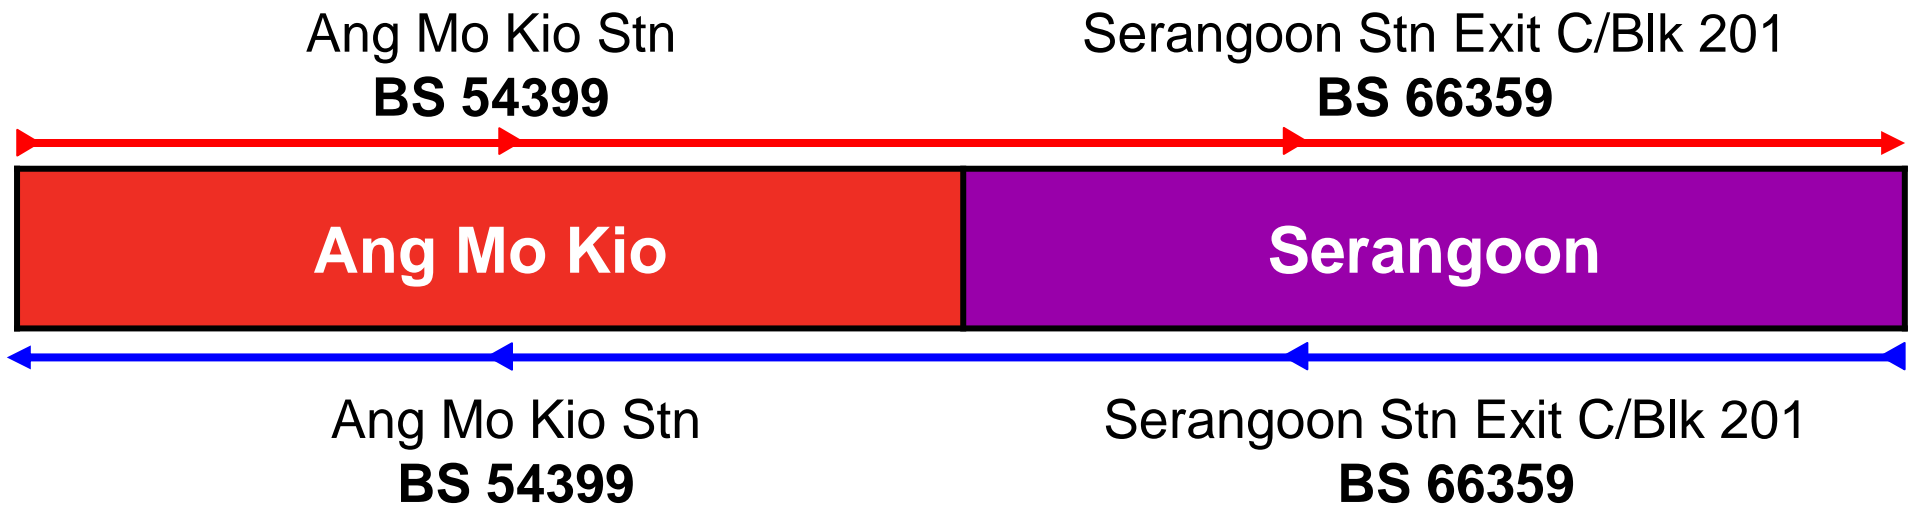

EXPRESS 16

ANG MO KIO – SERANGOON (BOTH BOUNDS)

NORTH-SOUTH LINE/ CIRCLE LINE/ NORTH-EAST LINE

Every Friday, Saturday & Sunday in May 2018

Express 16 will serve the following bus stops:

▶ Towards Serangoon
 ◀ Towards Ang Mo Kio

Arrival Time of First & Last Bus at Bus Stops on Days of Early Closure & Late Opening

	Fridays & Saturdays (Early Closure at 11.00pm)		Saturdays (Late Opening at 8.00am)		Sundays (Late Opening at 8.00am)	
Towards Serangoon						
From	First Bus	Last Bus	First Bus	Last Bus	First Bus	Last Bus
Ang Mo Kio	11.16pm	1.26am	5.34am	8.00am	6.07am	8.00am
Towards Ang Mo Kio						
From	First Bus	Last Bus	First Bus	Last Bus	First Bus	Last Bus
Serangoon	11.36pm	1.46am	5.54am	8.20am	6.27am	8.20am