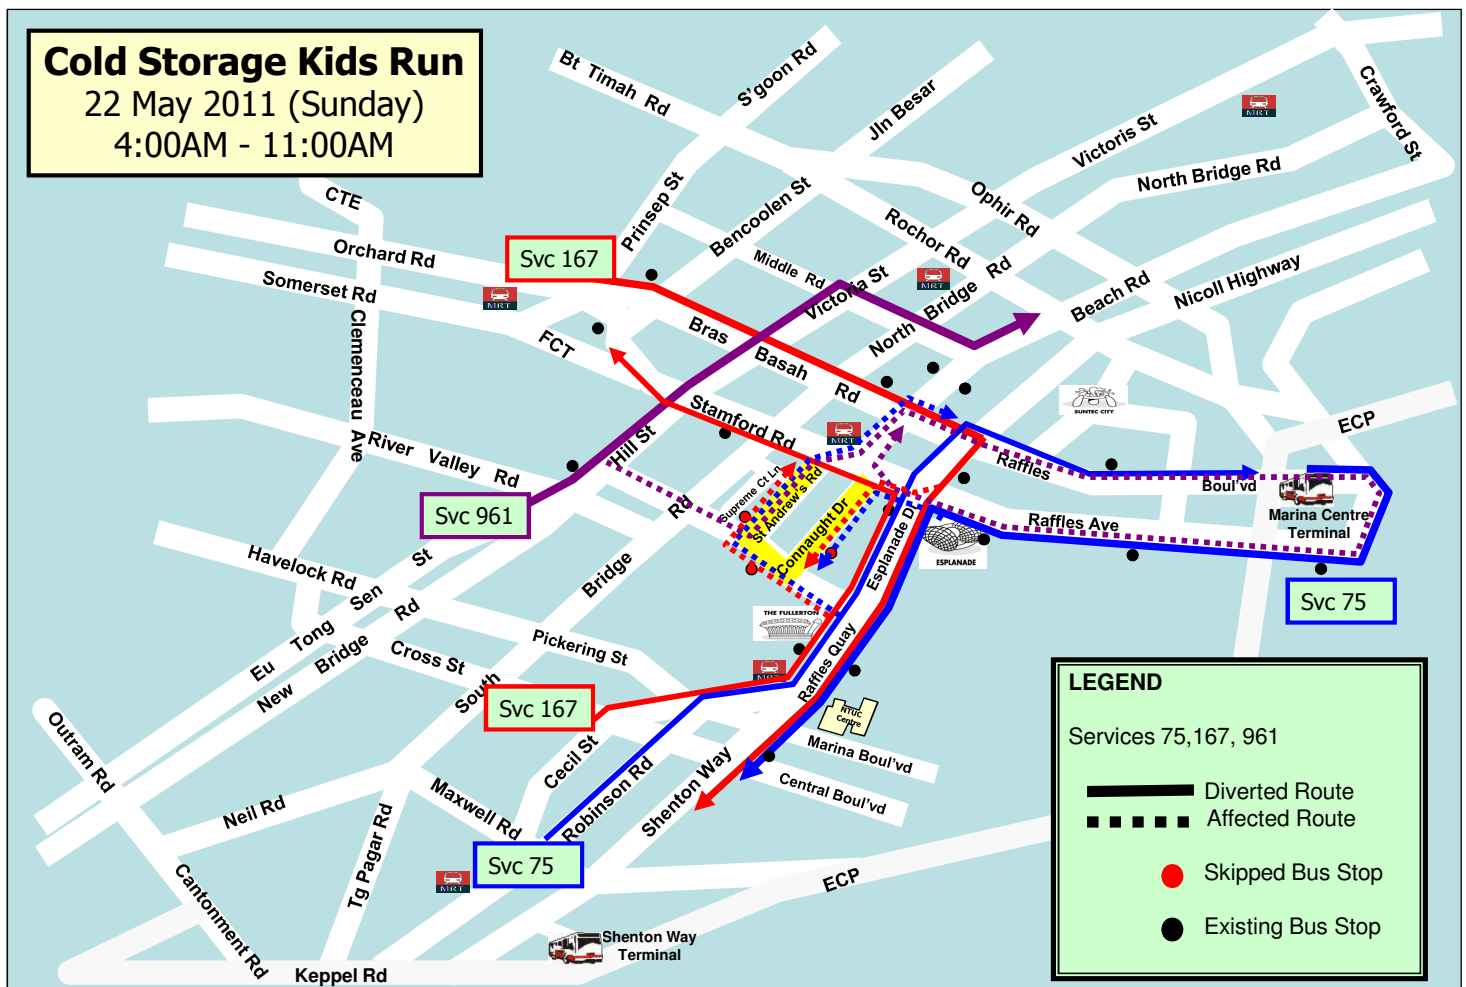

TEMPORARY ROUTE DIVERSION 巴士暂时改道

Services Affected : 75, 167, 961

Event : Cold Storage Kids Run 2011

Date : Sunday, 22 May 2011

Time : 4am to 11am

These bus services will not stop at the following bus stops: 这些巴士服务路线将不在以下车站停站:

Affected Bus Stops		Affected Road	Affected Services
Bus Stop Code	Bus Stop Description		
01611	Raffles Hotel	Beach Rd	961
02089	Pan Pacific Hotel	Raffles Boulevard	
02101	Bef Temasek Ave	Raffles Ave	
02051	Seating Gallery		
02061	The Esplanade		
02011	Victoria Concert Hall	Fullerton Rd	75, 167
02029	Opp S'pore Cricket Club	Connaught Dr	