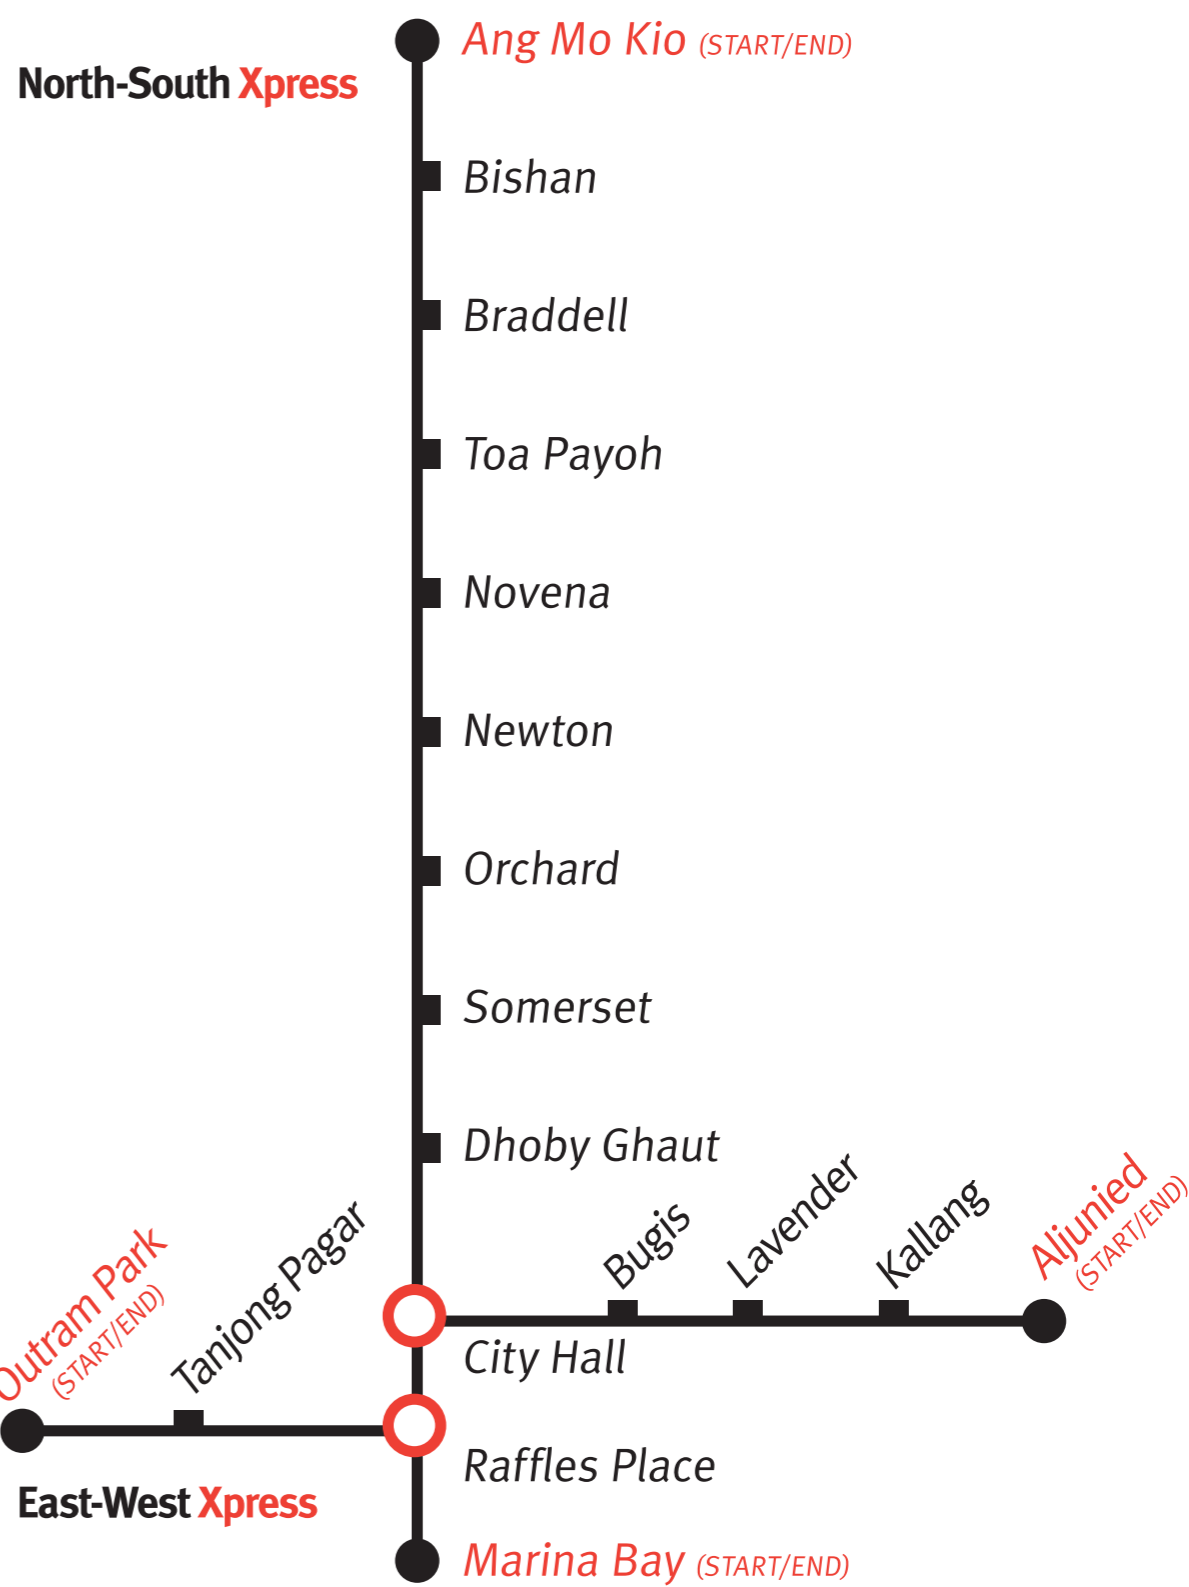

SMRT LUNCHTIME XPRESS

Hop on a train in *less than 3.5mins!*
Meet your friends or loved ones for lunch
Run your errands in a jiffy

Weekdays* 12-2PM

* Excluding public holidays

Enjoy shorter
waiting times in the
mornings, evenings and on
weekends too!

Visit www.smrt.com.sg
for details

SMRT
Moving People, Enhancing Lives

SMRT GREEN PRINTED ON RECYCLED PAPER