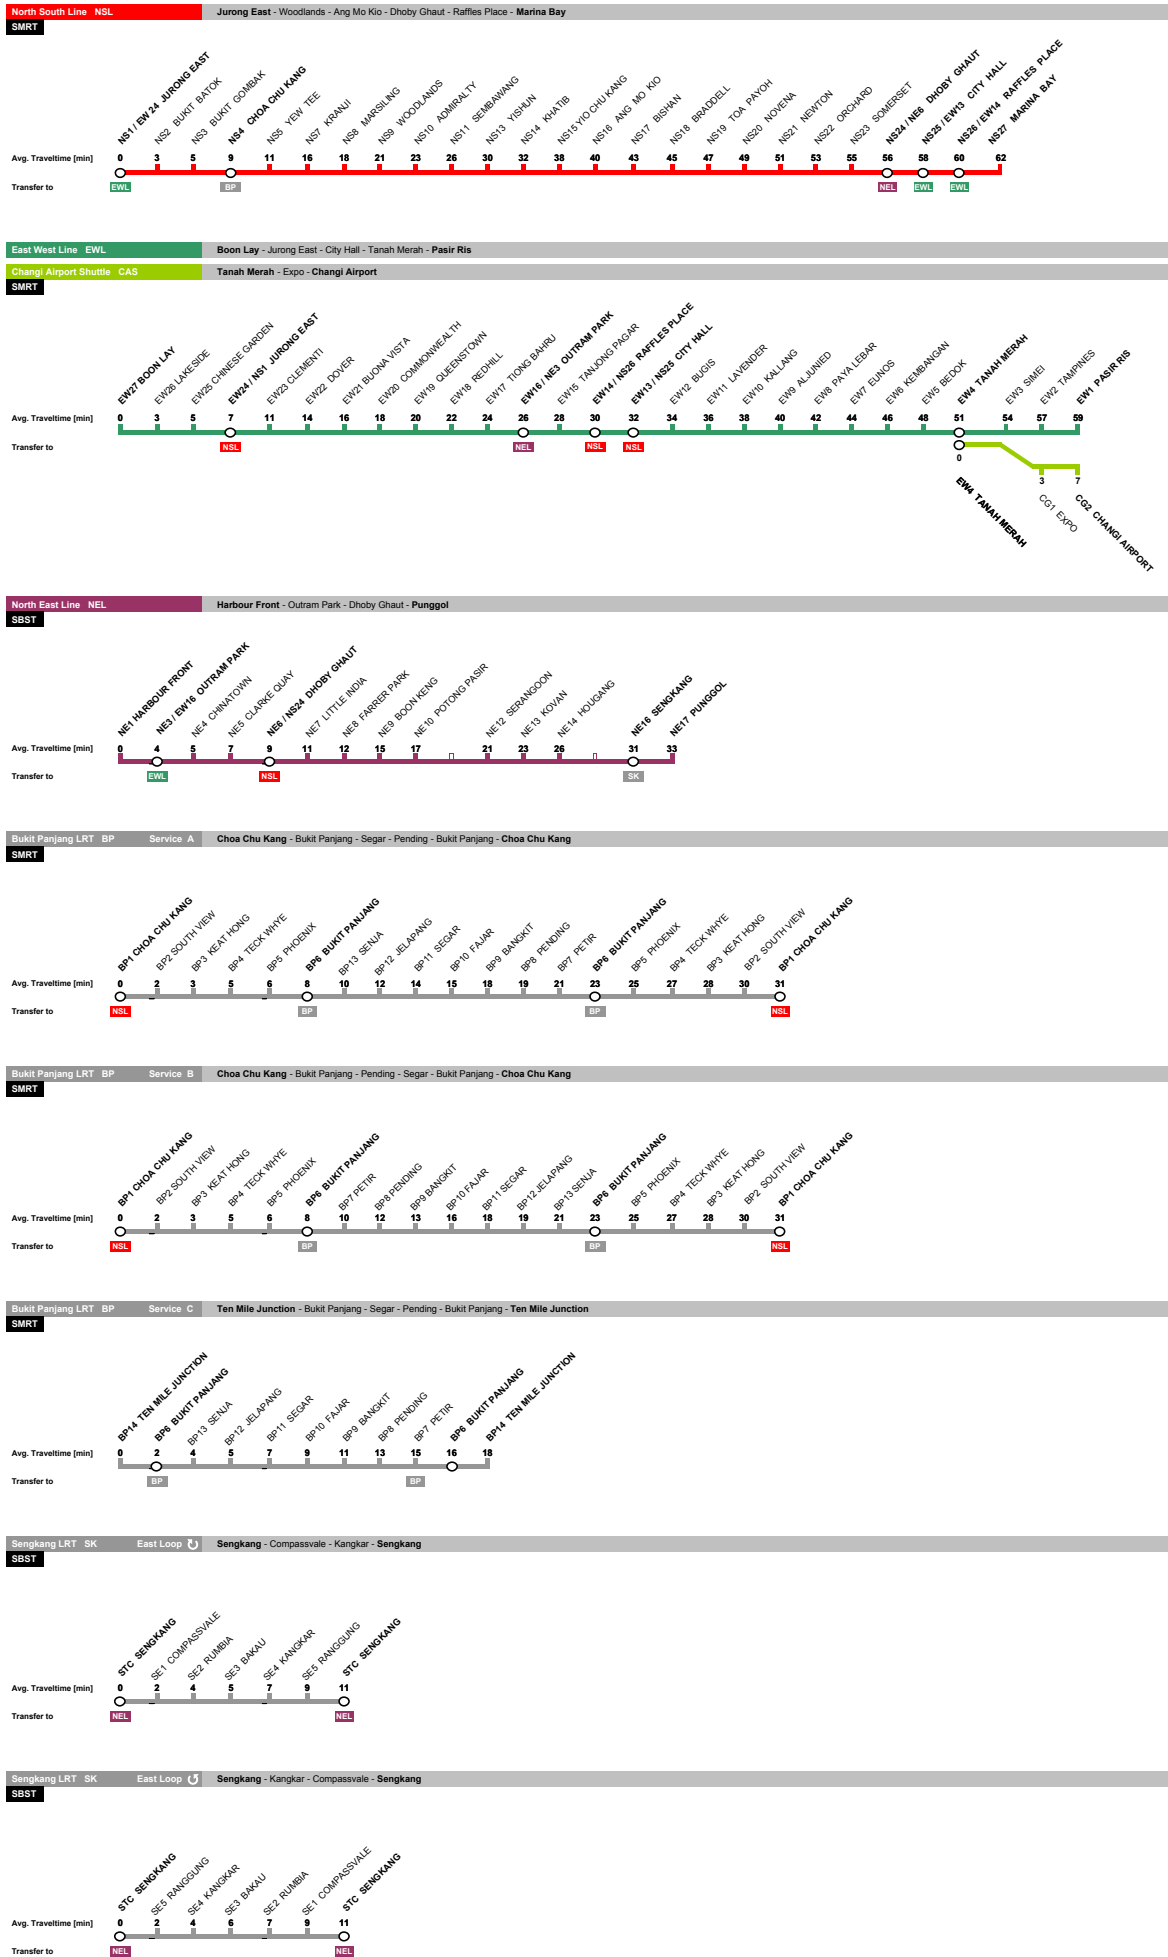

AVERAGE TRAVEL TIMES ON MRT AND LRT LINES
(excluding walking time and waiting time)