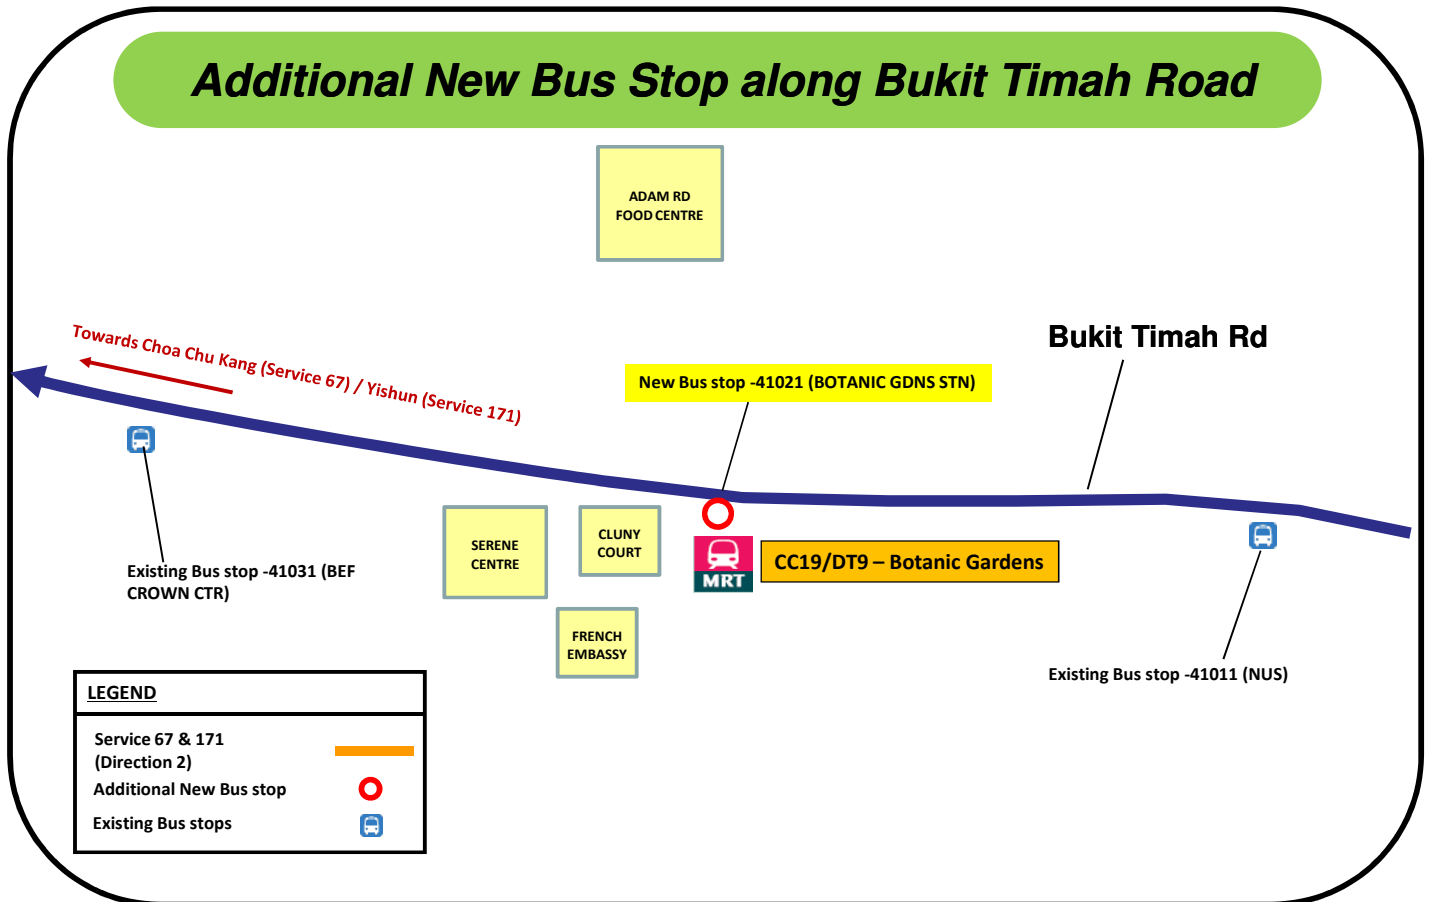

67
171

Additional bus stop 新巴士站

Starting from 4 September 2011 (Sunday), SMRT Bus Service 67 & 171 will be calling at an additional bus stop along Bukit Timah Road (Botanic Garden Circle Line station). Other operating details for these services will remain unchanged.

从2011年9月4日(星期日)起, SMRT67及171号巴士路线将在位于武吉知马路(植物园环线地铁站)的巴士站停留载客。其他川行细节则保持不变。谢谢!

Please refer to the map below for more details. 有关详情, 请参阅以下图表。

*Information is correct at time of printing 印刷时信息准确。

For information on bus, MRT and LRT services, please contact TransitLink Hotline at 1800-225-5663. You can also contact SMRT Customer Relations Centre at 1800-336-8900.

有关地铁及巴士路线询问, 请拨热线 1800-225-5663 向通联有限公司联络。
您也可以联络 SMRT 客户联系中心热线号码 1800-336-8900。