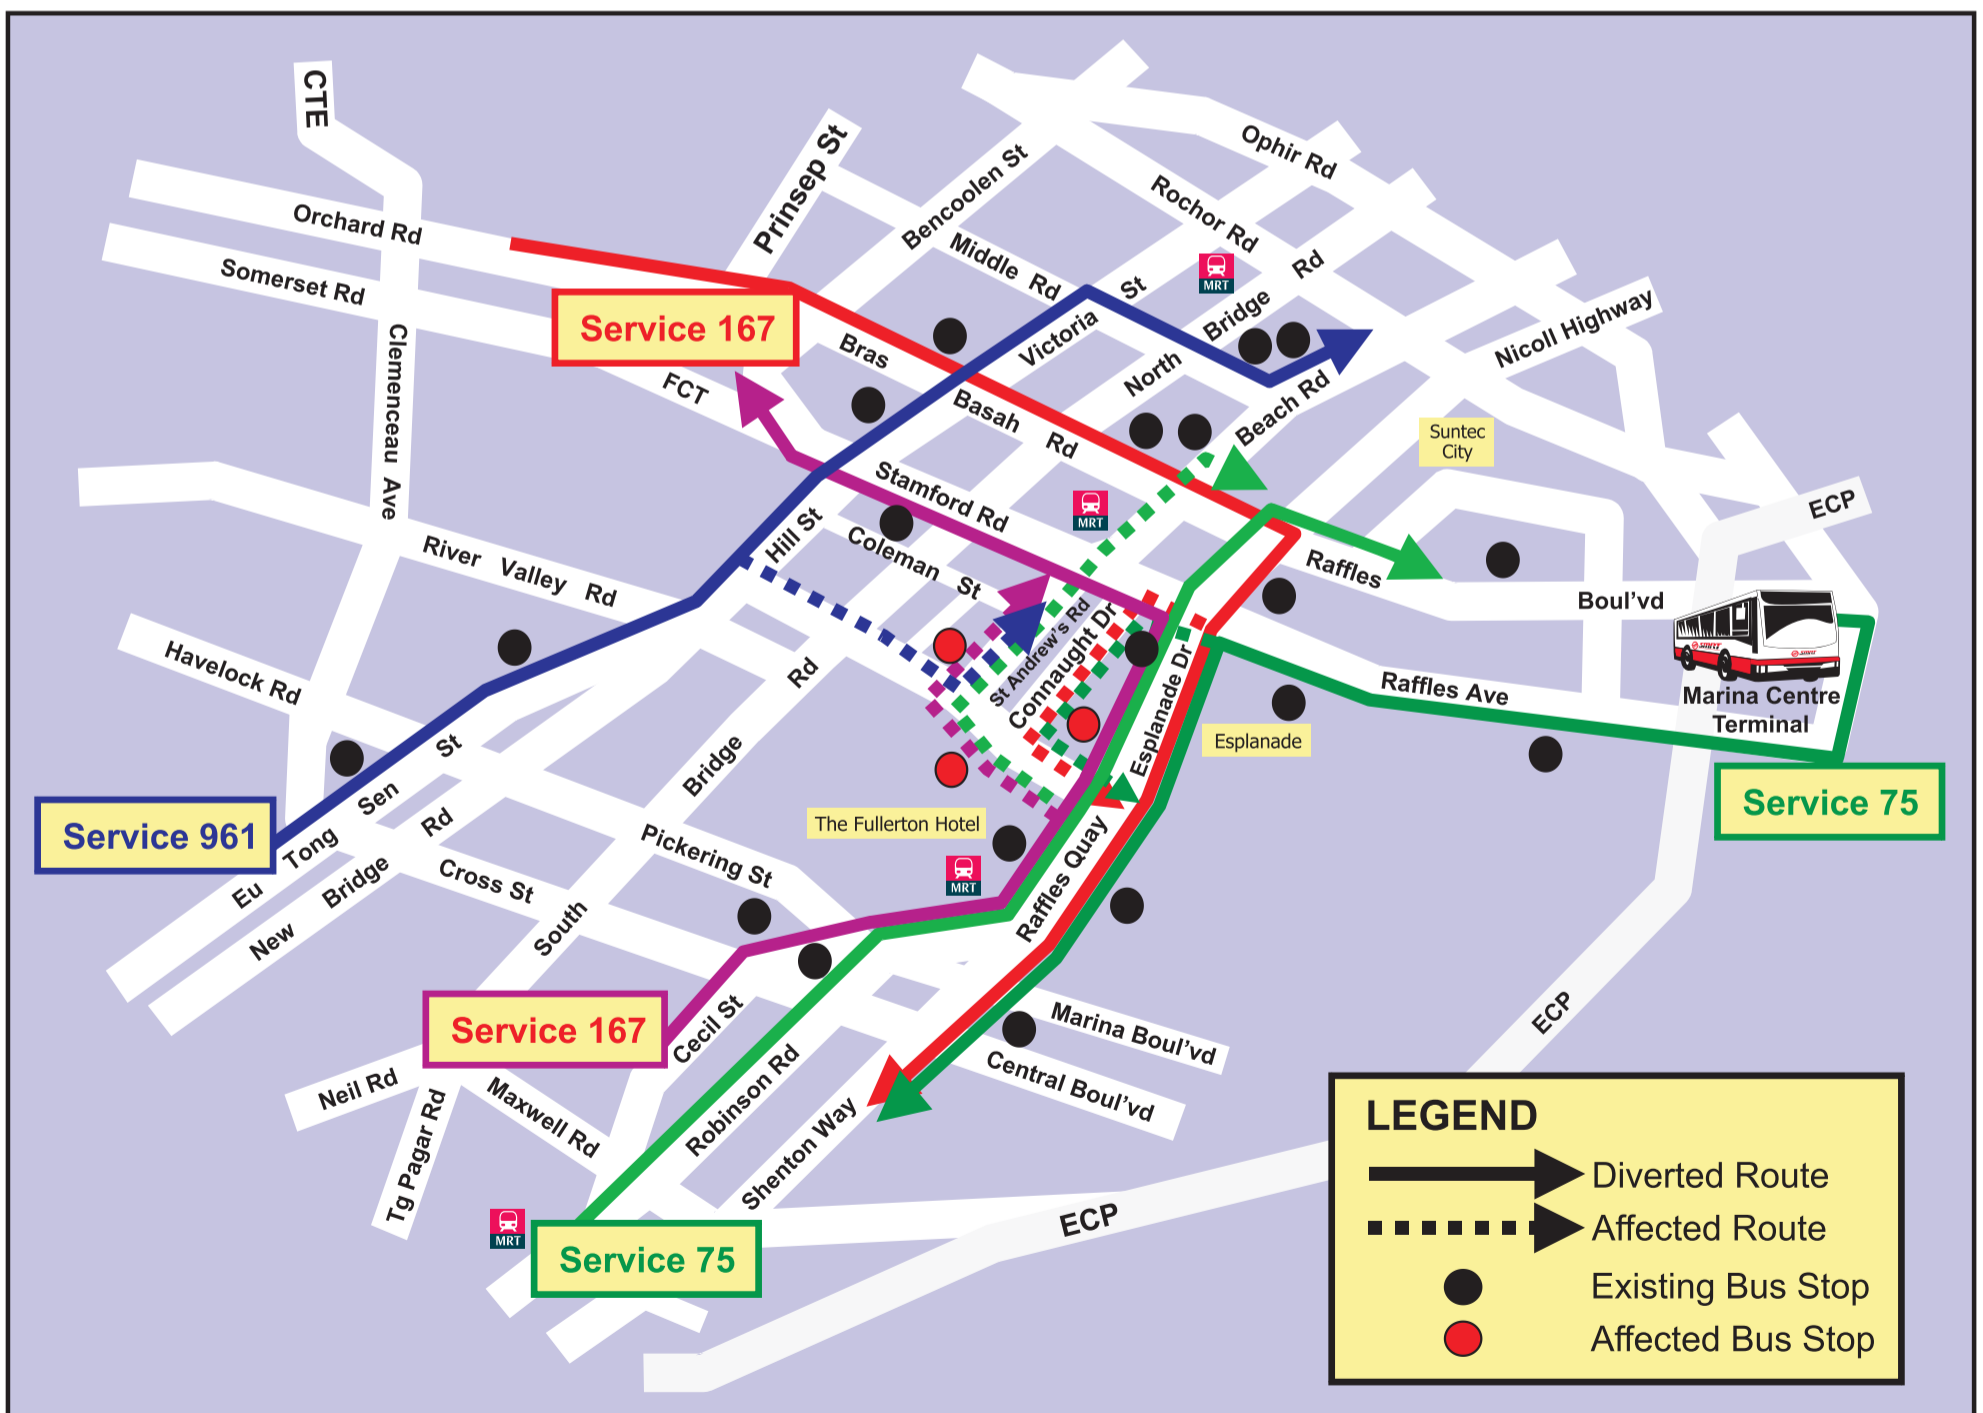

75 167 961

TEMPORARY ROUTE DIVERSION 巴士暂时改道川行

Event: **YOG 1 Year to Go Countdown**

Date: **14 August 2009 (Friday)**

Time: **5.00pm to 10.00pm**

These bus services will not pass the following bus stop: 这些巴士路线将不在以下车站停站:

Road 道路	Bus Stop 车站	Services 路线
Fullerton Road	Victoria Concert Hall (02011)	75, 167
Parliament Place	Supreme Court (02181)	961
Connaught Drive	Opposite Singapore Cricket Club (02028)	75, 167

For information on integrated public transport services, please contact TransitLink Hotline at 1800-2255663. You can also contact SMRT Customer Relations Centre at 1800-3368900.

有关地铁及巴士路线询问, 请拨热线 1800-2255663 向通联有限公司联络. 您也可以联络 SMRT 客户联系中心热线号码 1800-3368900.