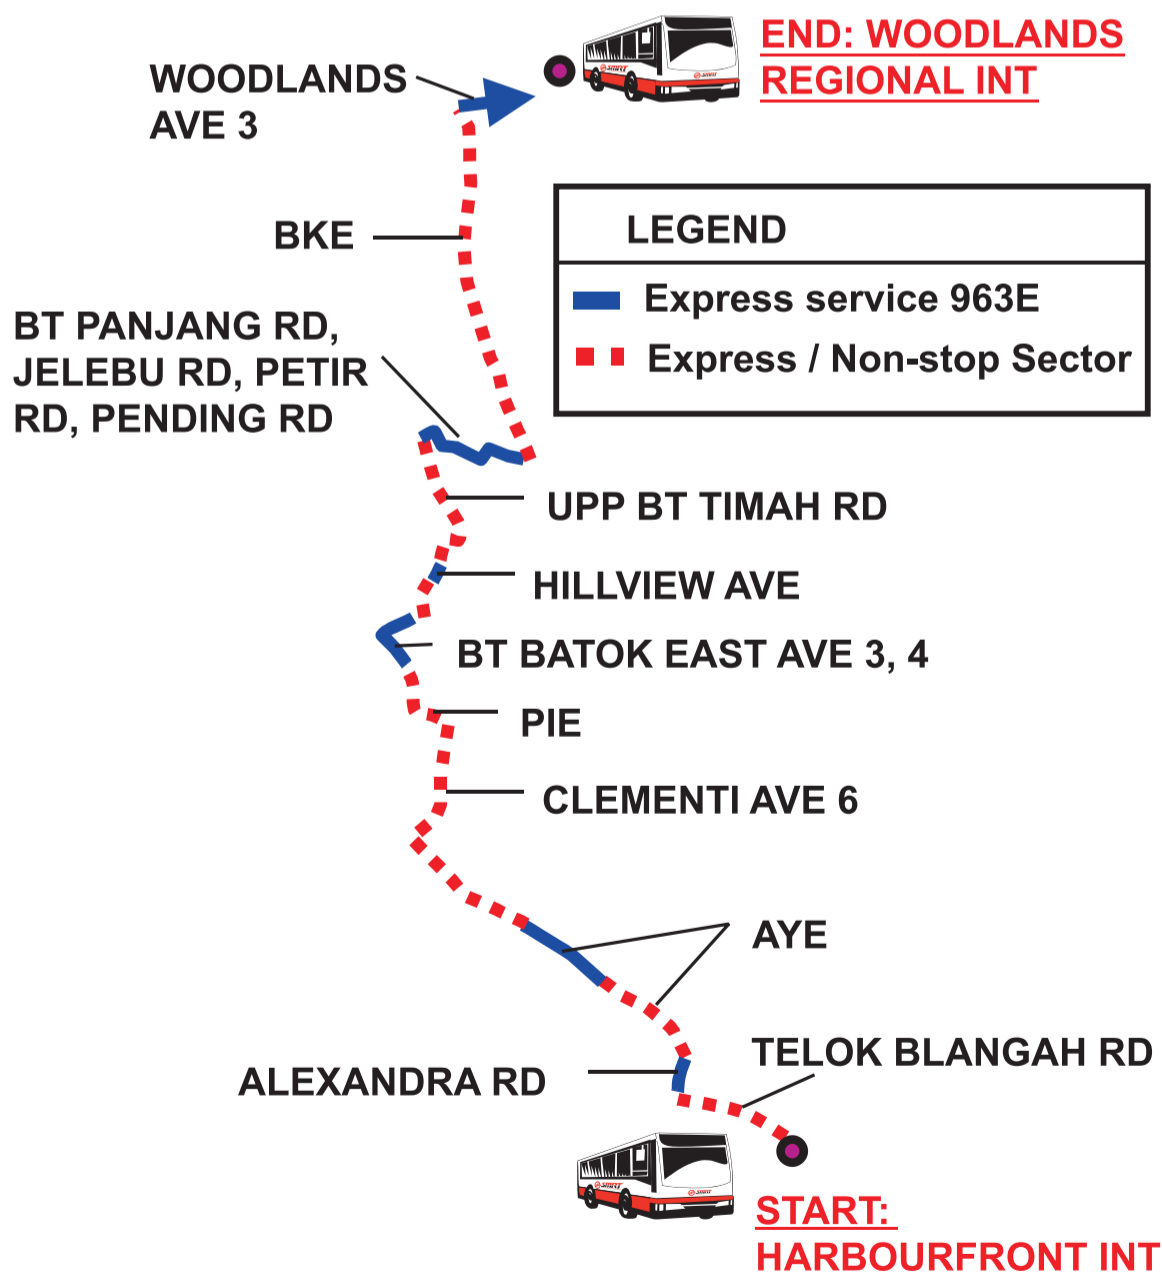

Express Service

963E

Evening Trips Starting 11 May 2009!

傍晚快捷服务从2009年5月11日起!

Fewer Stops! Faster Journey! Save up to 20% on your journey time!

- ✓ One-way from HarbourFront Interchange to Woodlands Regional Interchange
- ✓ 2 trips daily from Monday to Friday (excluding Public Holidays)
- ✓ Express fares apply (concessionary travel including bus concession pass is not applicable)
- ✓ 单方向从港湾转换站开往兀兰区域转换站
- ✓ 星期一至星期五(公共假日除外)每日两趟服务行程
- ✓ 征收快捷车资(优惠车资不适用于此路线)

Approx Arrival Time		Road Name	Bus Stop Name
Trip 1	Trip 2		
6.00pm	6.30pm	SEAH IM RD	HARBOURFRONT INT
6.08pm	6.38pm	ALEXANDRA RD	NOL BLDG
6.08pm	6.38pm	ALEXANDRA RD	ALEXANDRA PT
6.15pm	6.45pm	AYE	SCIENCE PK
6.18pm	6.48pm	BUONA VISTA FLYOVER	PSB SCIENCE PK BLDG
6.19pm	6.49pm	BUONA VISTA FLYOVER	NUH
6.21pm	6.51pm	AYE	OPP ITE DOVER
6.38pm	7.08pm	BT BATOK EAST AVE 3	BLK 290H
6.39pm	7.09pm	BT BATOK EAST AVE 3	KEMING PR SCH
6.40pm	7.10pm	BT BATOK EAST AVE 4	BLK 254
6.46pm	7.16pm	HILLVIEW AVE	OPP HILLVIEW HTS
6.56pm	7.26pm	BT PANJANG RD	BLK 604
6.57pm	7.27pm	JELEBU RD	BT PANJANG PLAZA
6.58pm	7.28pm	PETIR RD	AFT PETIR STN
6.59pm	7.29pm	PETIR RD	BLK 127
7.00pm	7.30pm	PENDING RD	OPP PENDING STN
7.02pm	7.32pm	BT PANJANG RD	BLK 270
7.19pm	7.49pm	WOODLANDS AVE 3	OPP BLK 402
7.20pm	7.50pm	WOODLANDS AVE 3	MARSILING STN
7.20pm	7.50pm	WOODLANDS AVE 3	BLK 173
7.21pm	7.51pm	WOODLANDS AVE 3	OPP BLK 347
7.23pm	7.53pm	WOODLANDS REG CTR	WOODLANDS REG INT

- Arrival time is subjected to traffic conditions
 - Please be at the bus stop at least 5 minutes before the estimated time

For information on integrated public transport services, please contact TransitLink Hotline at 1800-2255663. You can also contact SMRT Customer Relations Centre at 1800-3368900.

有关地铁及巴士路线询问, 请拨热线 1800-2255663 向通联有限公司联络. 您也可以联络 SMRT 客户联系中心热线号码 1800-3368900.