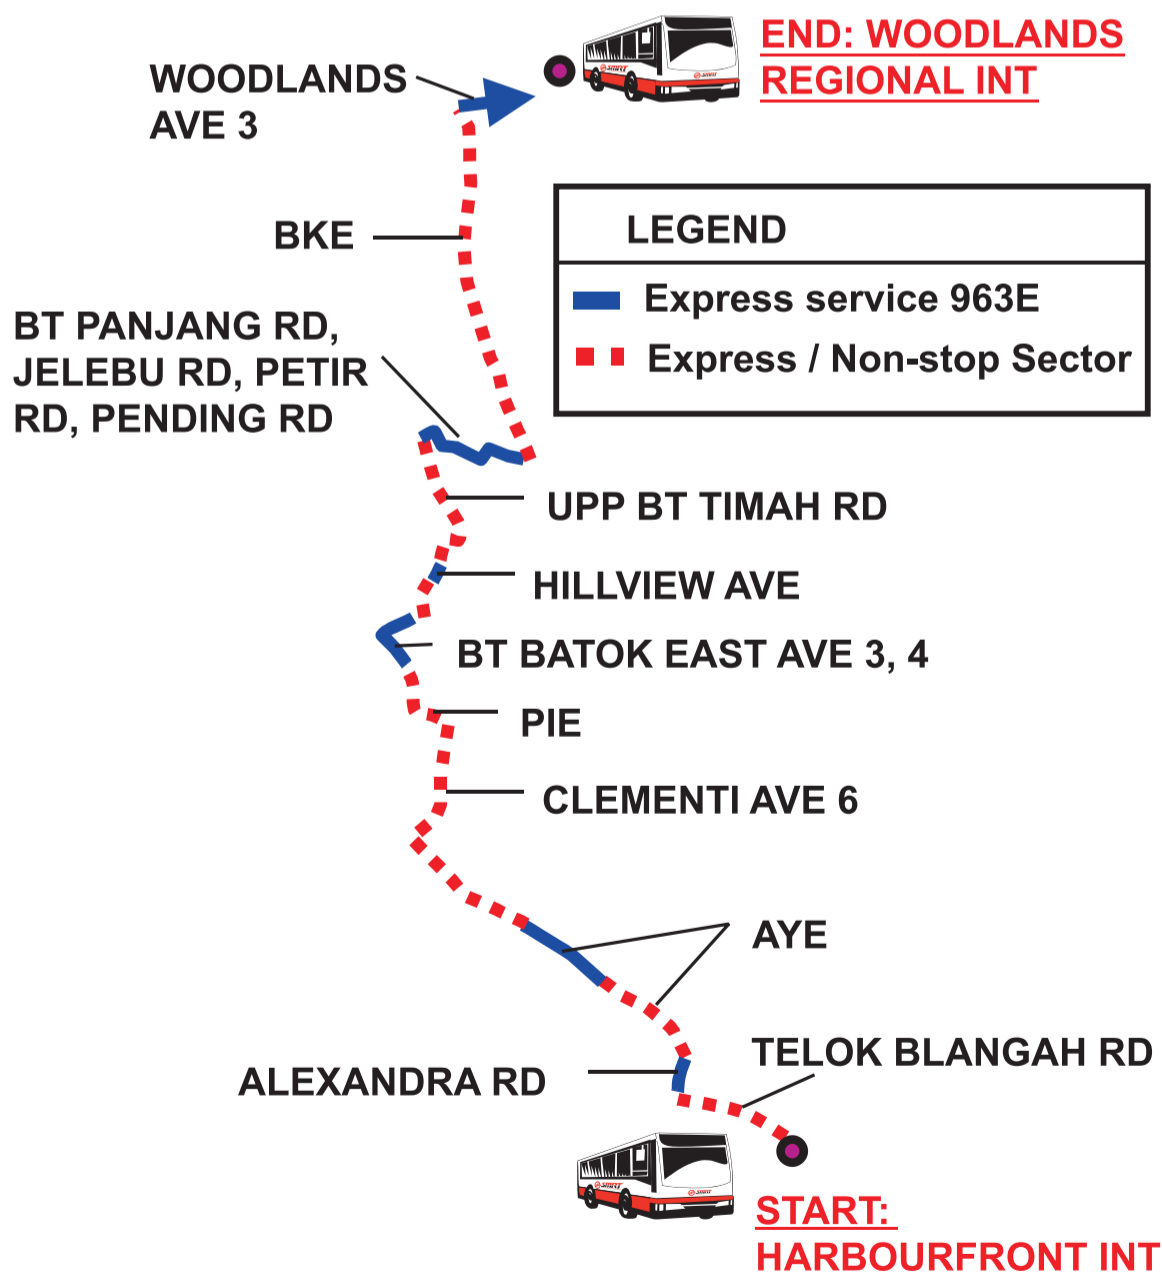

# Express Service

# 963E

### Fewer Stops! Faster Journey! Save up to 20% on your journey time!

- ✓ One-way from HarbourFront Interchange to Woodlands Regional Interchange
- ✓ 2 trips daily from Monday to Friday (excluding Public Holidays)
- ✓ Express fares apply (concessionary travel including bus concession pass is not applicable)
- ✓ 单方向从港湾转换站开往兀兰区域转换站
- ✓ 星期一至星期五(公共假日除外)每日两趟服务行程
- ✓ 征收快捷车资(优惠车资不适用于此路线)

Approx Arrival Time		Road Name	Bus Stop Name
Trip 1	Trip 2		
6.00pm	6.30pm	SEAH IM RD	HARBOURFRONT INT
6.08pm	6.38pm	ALEXANDRA RD	NOL BLDG
6.08pm	6.38pm	ALEXANDRA RD	ALEXANDRA PT
6.15pm	6.45pm	AYE	SCIENCE PK
6.18pm	6.48pm	BUONA VISTA FLYOVER	PSB SCIENCE PK BLDG
6.19pm	6.49pm	BUONA VISTA FLYOVER	NUH
6.21pm	6.51pm	AYE	OPP ITE DOVER
6.38pm	7.08pm	BT BATOK EAST AVE 3	BLK 290H
6.39pm	7.09pm	BT BATOK EAST AVE 3	KEMING PR SCH
6.40pm	7.10pm	BT BATOK EAST AVE 4	BLK 254
6.46pm	7.16pm	HILLVIEW AVE	OPP HILLVIEW HTS
6.56pm	7.26pm	BT PANJANG RD	BLK 604
6.57pm	7.27pm	JELEBU RD	BT PANJANG PLAZA
6.58pm	7.28pm	PETIR RD	AFT PETIR STN
6.59pm	7.29pm	PETIR RD	BLK 127
7.00pm	7.30pm	PENDING RD	OPP PENDING STN
7.02pm	7.32pm	BT PANJANG RD	BLK 270
7.19pm	7.49pm	WOODLANDS AVE 3	OPP BLK 402
7.20pm	7.50pm	WOODLANDS AVE 3	MARSILING STN
7.20pm	7.50pm	WOODLANDS AVE 3	BLK 173
7.21pm	7.51pm	WOODLANDS AVE 3	OPP BLK 347
7.23pm	7.53pm	WOODLANDS REG CTR	WOODLANDS REG INT