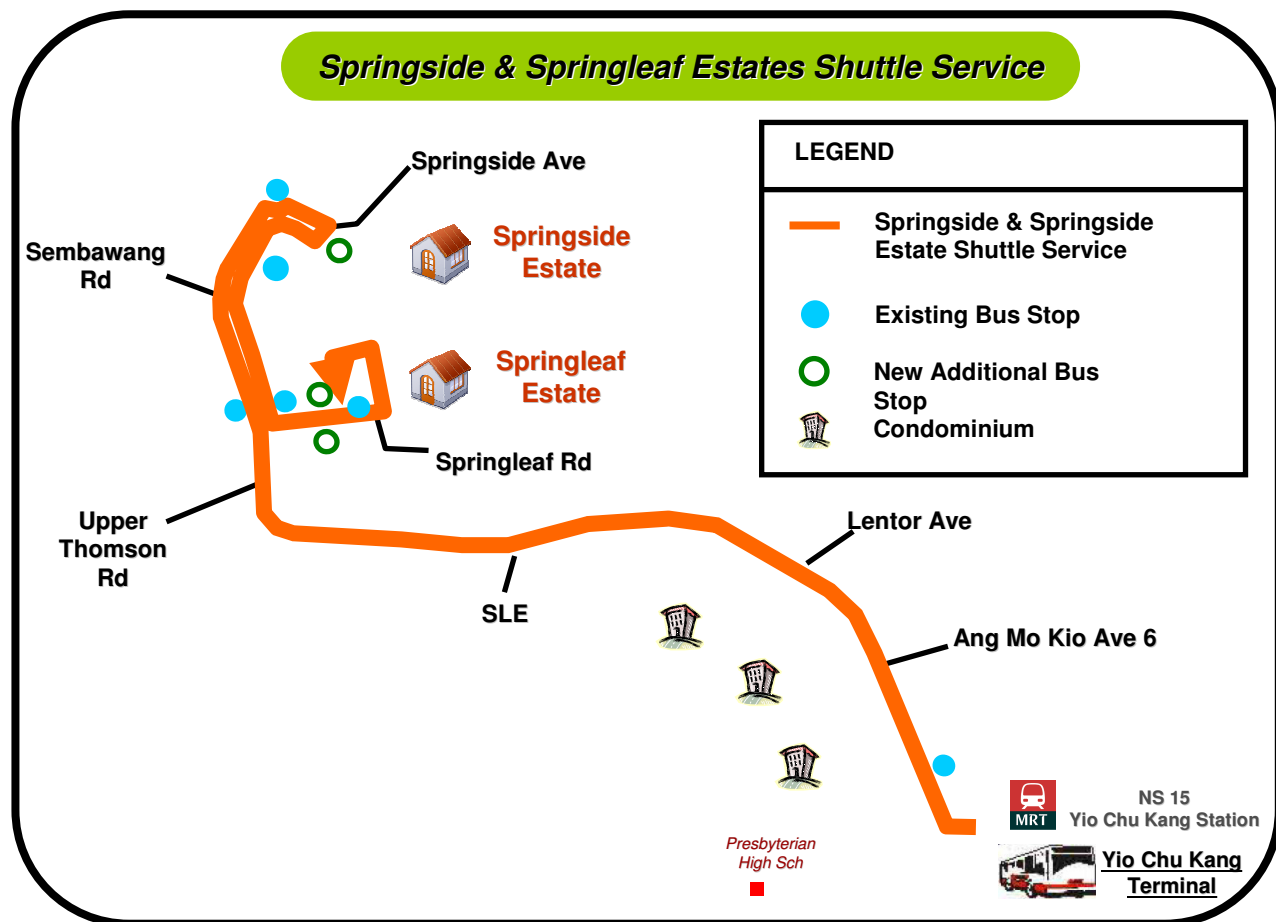

With Effect From
12 May 2008
(Monday)

Additional Stops and Earlier Start Time for Springside & Springleaf Estates Shuttle Service

泉滨及春叶住宅区往返巴士服务更改通告

SMRT will be adding three additional stops for the Springside and Springleaf Estates shuttle service with effect from 12 May 2008 (Monday). At the same time, the service will be starting earlier at 6am (from Springside Estate) and 6.16am (from Yio Chu Kang Terminal). Frequency of this service will remain at 20 minutes during peak hours and 35 minutes during off-peak hours. Please refer to the diagram below and the accompanying bus arrival time table for more information..

从 2008年5月12日(星期一)起, SMRT将在泉滨及春叶住宅区的往返巴士服务路线里, 增添三座巴士车站。此外, SMRT也将首趟巴士提前至早晨6点(春叶住宅区)和6点16分出发(杨厝港巴士总站)。服务的川行班次照旧, 繁忙时段每隔20分钟一趟, 非繁忙时段每隔35分钟一趟。欲知详情请参阅以下图表及附属资料。

For information on integrated public transport services, please contact TransitLink Hotline at 1800-2255663. You can also contact SMRT Customer Relations Centre at 1800-3368900.