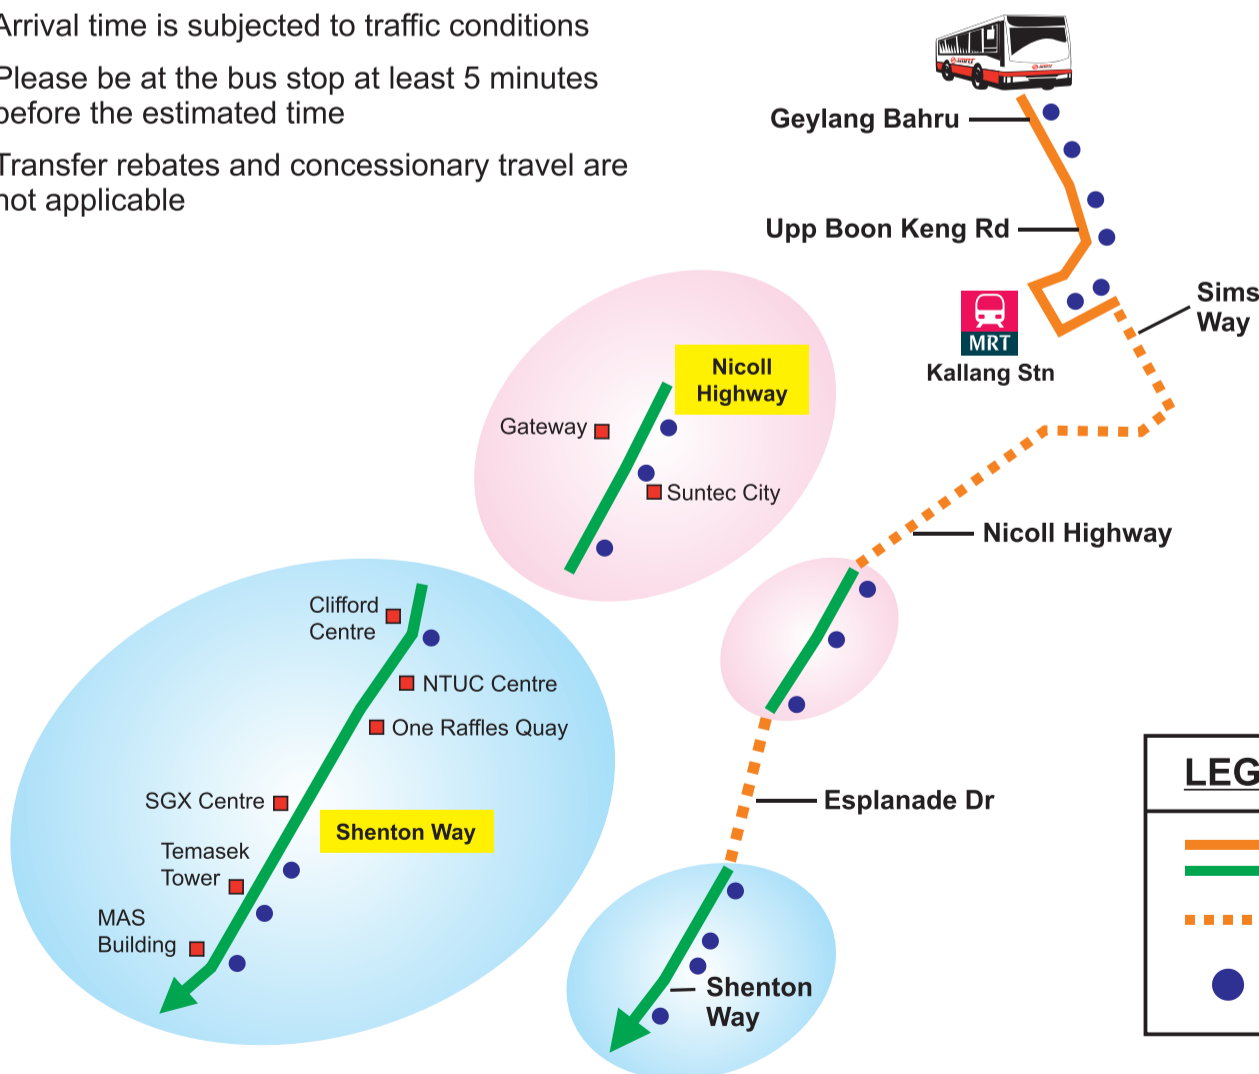

SMRT PREMIUM

546

Starting 4 April 2008!

For just \$3, enjoy a faster service and a guaranteed seat* from Geylang Bahru to Shenton Way!

- Monday to Friday (excluding Public Holidays)
- Two trips during morning peak period
 - 8.25am
 - 8.35am
- One-way from Geylang Bahru to Upper Boon Keng Road, Sims Ave, Nicoll Highway and Shenton Way

**No standing is allowed*

只需区区3元，就能乘坐优质巴士，从芽笼巴鲁到珊顿大道！*

Trip 1	Trip 2	Road Name	Bus Stop Name
08:25	08:35	GEYLANG BAHRU	BLK 73
08:26	08:36	GEYLANG BAHRU	BLK 82
08:27	08:37	UPP BOON KENG RD	BEF BLK 19
08:28	08:38	UPP BOON KENG RD	BLK 3B
08:29	08:39	LOR 1 GEYLANG	BET BLKS 2B/2C
08:29	08:39	SIMS AVE	AFT LOR 1 GEYLANG
Non-stop (via Sims Way and Nicoll Highway)			
08:37	08:47	NICOLL HIGHWAY	OPP GOLDEN MILE TWR
08:39	08:49	NICOLL HIGHWAY	SUNTEC CITY
08:41	08:51	NICOLL HIGHWAY	ONE RAFFLES LINK
Non-stop (via Esplanade Dr)			
08:43	08:53	COLLYER QUAY	CLIFFORD PIER
08:46	08:56	SHENTON WAY	UIC BLDG
08:47	08:57	SHENTON WAY	OPP TEMASEK TWR
08:47	08:57	SHENTON WAY	OPP MAS BLDG

- Arrival time is subjected to traffic conditions
- Please be at the bus stop at least 5 minutes before the estimated time
- Transfer rebates and concessionary travel are not applicable

- 星期一至五 (公共假日除外)
- 上午繁忙时间提供两趟服务
 - 上午8时25分
 - 上午8时35分
- 从芽笼巴鲁出发，一路沿文庆路上段，沈氏道，尼诨大道，直达珊顿大道。

有关地铁及巴士路线询问，请拨热线 1800-2255663 向通联有限公司联络。您也可以联络 SMRT 客户联系中心热线号码 1800-3368900。