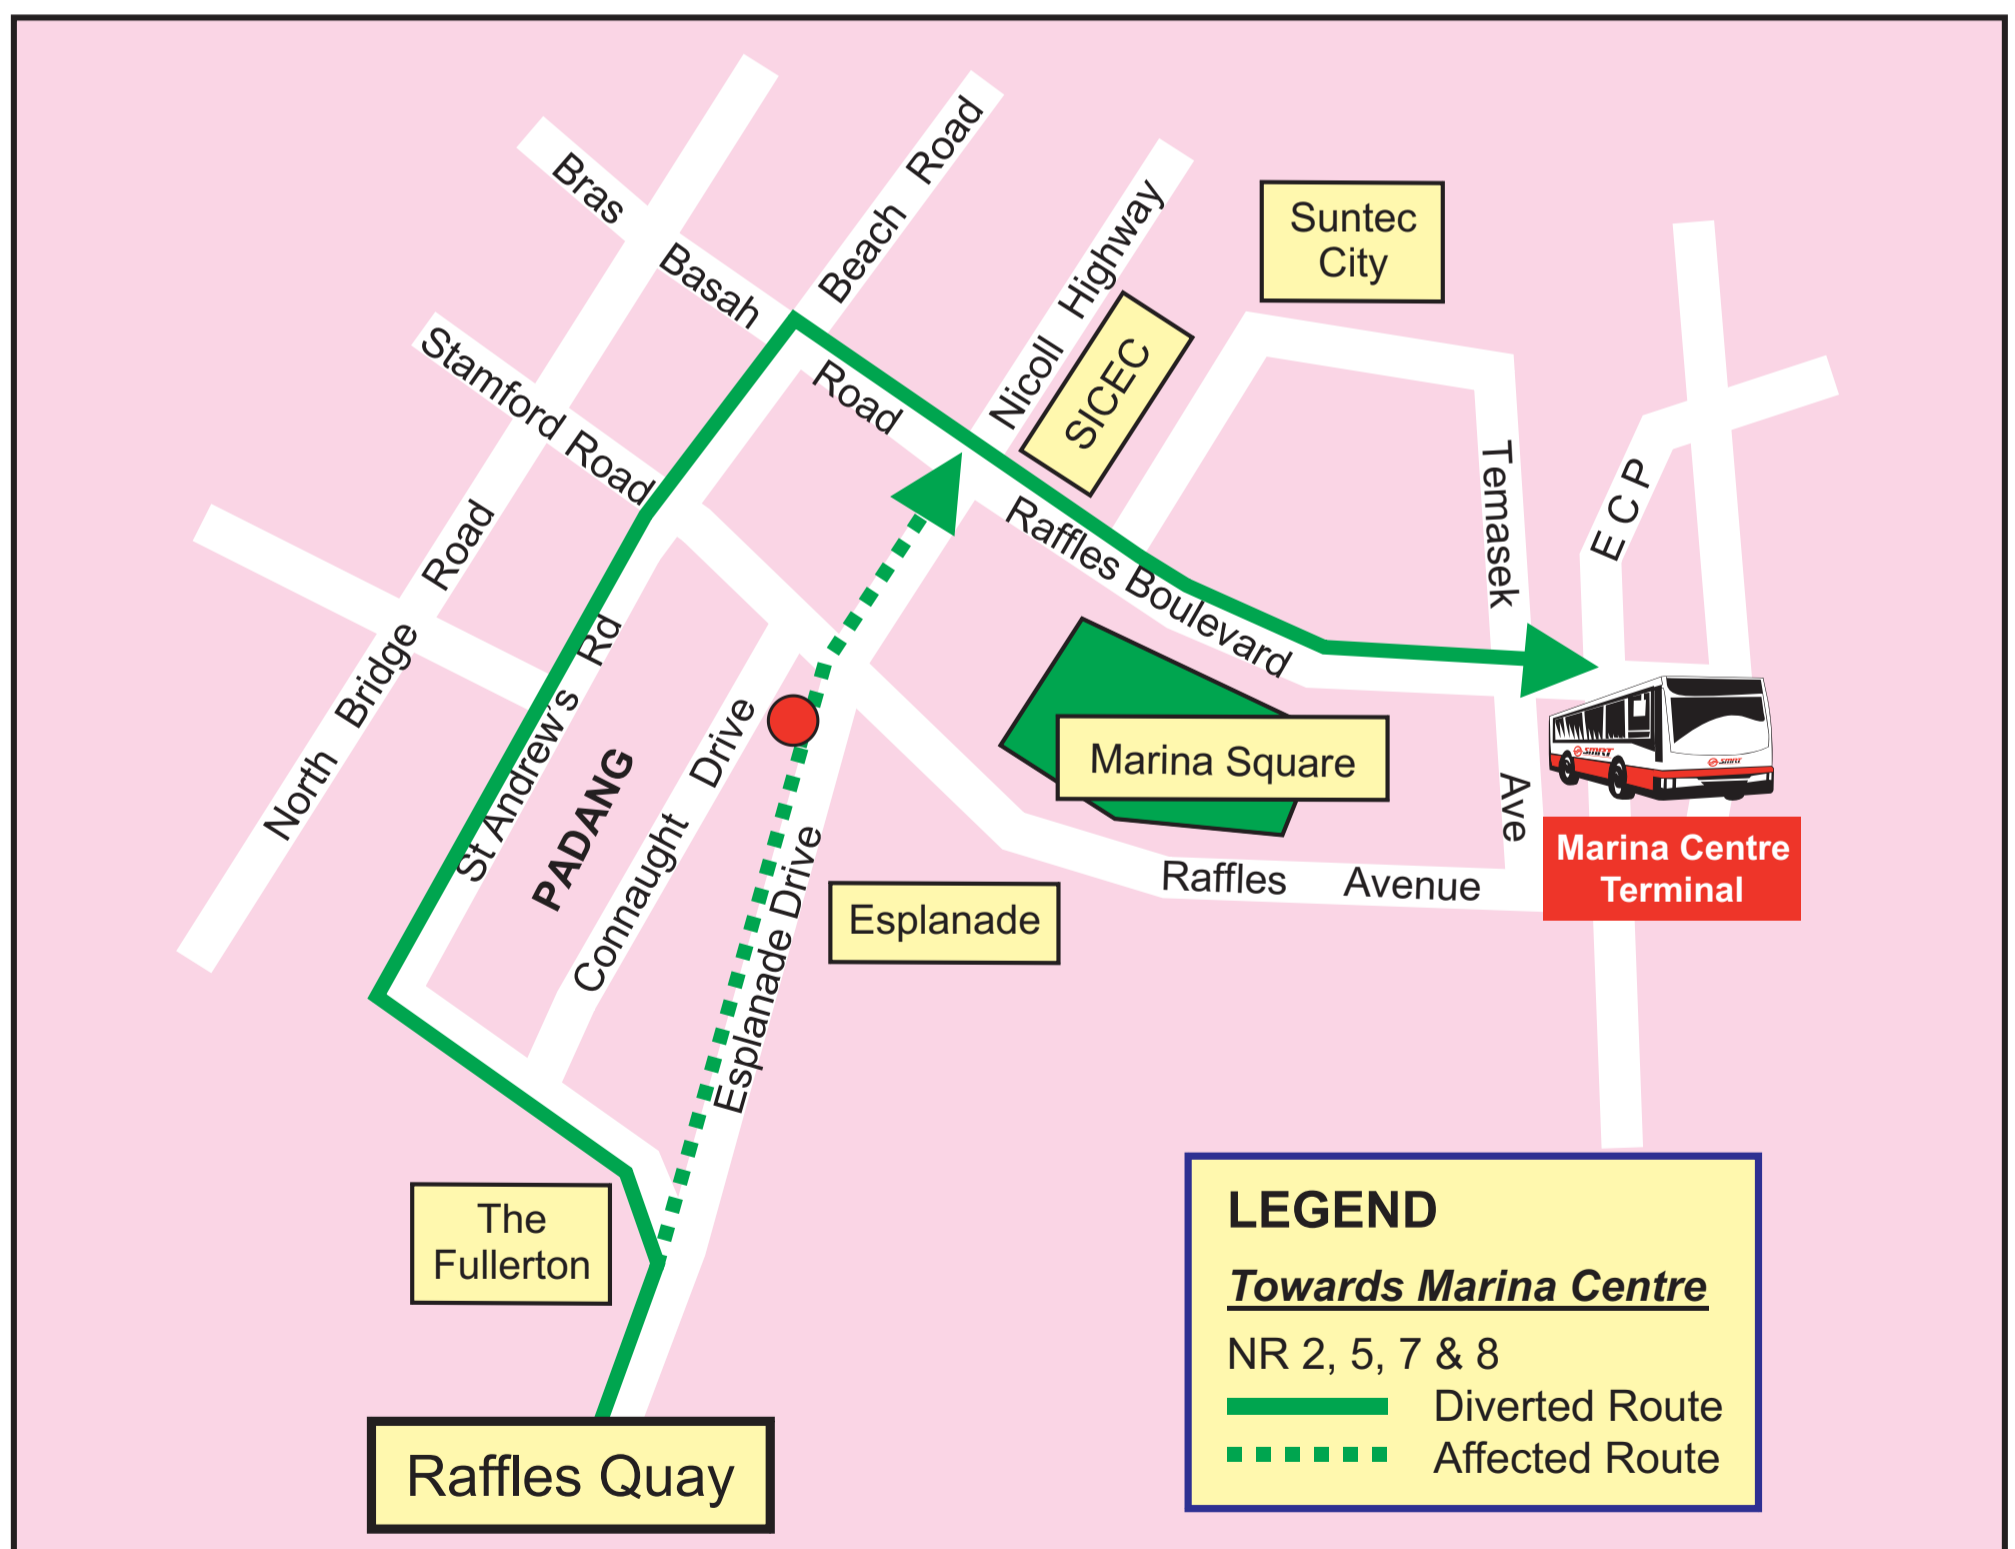

Temporary Bus Route Diversions for River Hong Bao 2008

2008 春到河畔迎新年巴士改道通告

In conjunction with River Hong Bao 2008 Firework Nights, Esplanade Drive from Fullerton Road to Stamford Road will be closed from 2300 hours on 6 February 2008 (Wednesday) to 0100 hours on 7 February 2008 (Thursday). As such, NightRider2, 5, 7 and 8 will be temporarily diverted.

Please refer to the accompanying map for details.

为了配合2008春到河畔迎新年-烟花表演,滨海公园通道将在2008年2月6日(星期三)晚上11点至2008年2月7日(星期四)凌晨1点暂时关闭。因此,午夜巴士NR2, 5, 7和8号将暂时改道川行。

欲知详情请参阅图表。

For information on integrated public transport services, please contact TransitLink Hotline at 1800-2255663. You can also contact SMRT Customer Relations Centre at 1800-3368900.

有关地铁及巴士路线询问, 请拨热线 1800-2255663 向通联有限公司联络。您也可以联络 SMRT 客户联系中心热线号码 1800-3368900。