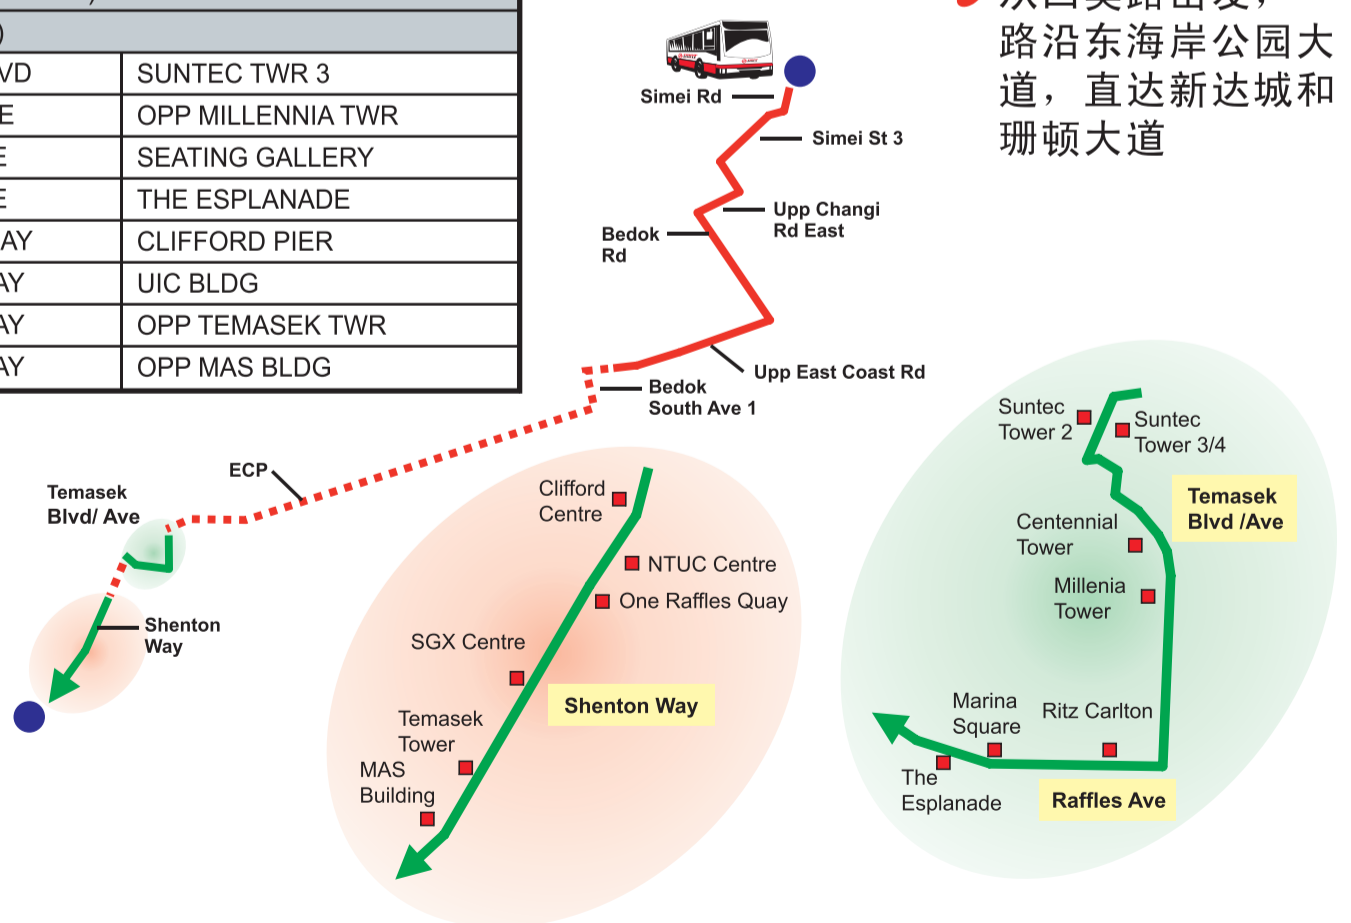

- Arrival time is subject to traffic conditions
- Please be at the bus stop at least 5 minutes earlier than the stipulated arrival time
- Transfer rebates and concessionary travel are not applicable

LEGEND	
	Service 531
	Express sector

For information on integrated public transport services, please contact TransitLink Hotline at 1800-2255663. You can also contact SMRT Customer Relations Centre at 1800-3368900.

有关地铁及巴士路线询问，请拨热线 1800-2255663 向通联有限公司联络。您也可以联络 SMRT 客户联系中心热线号码 1800-3368900。