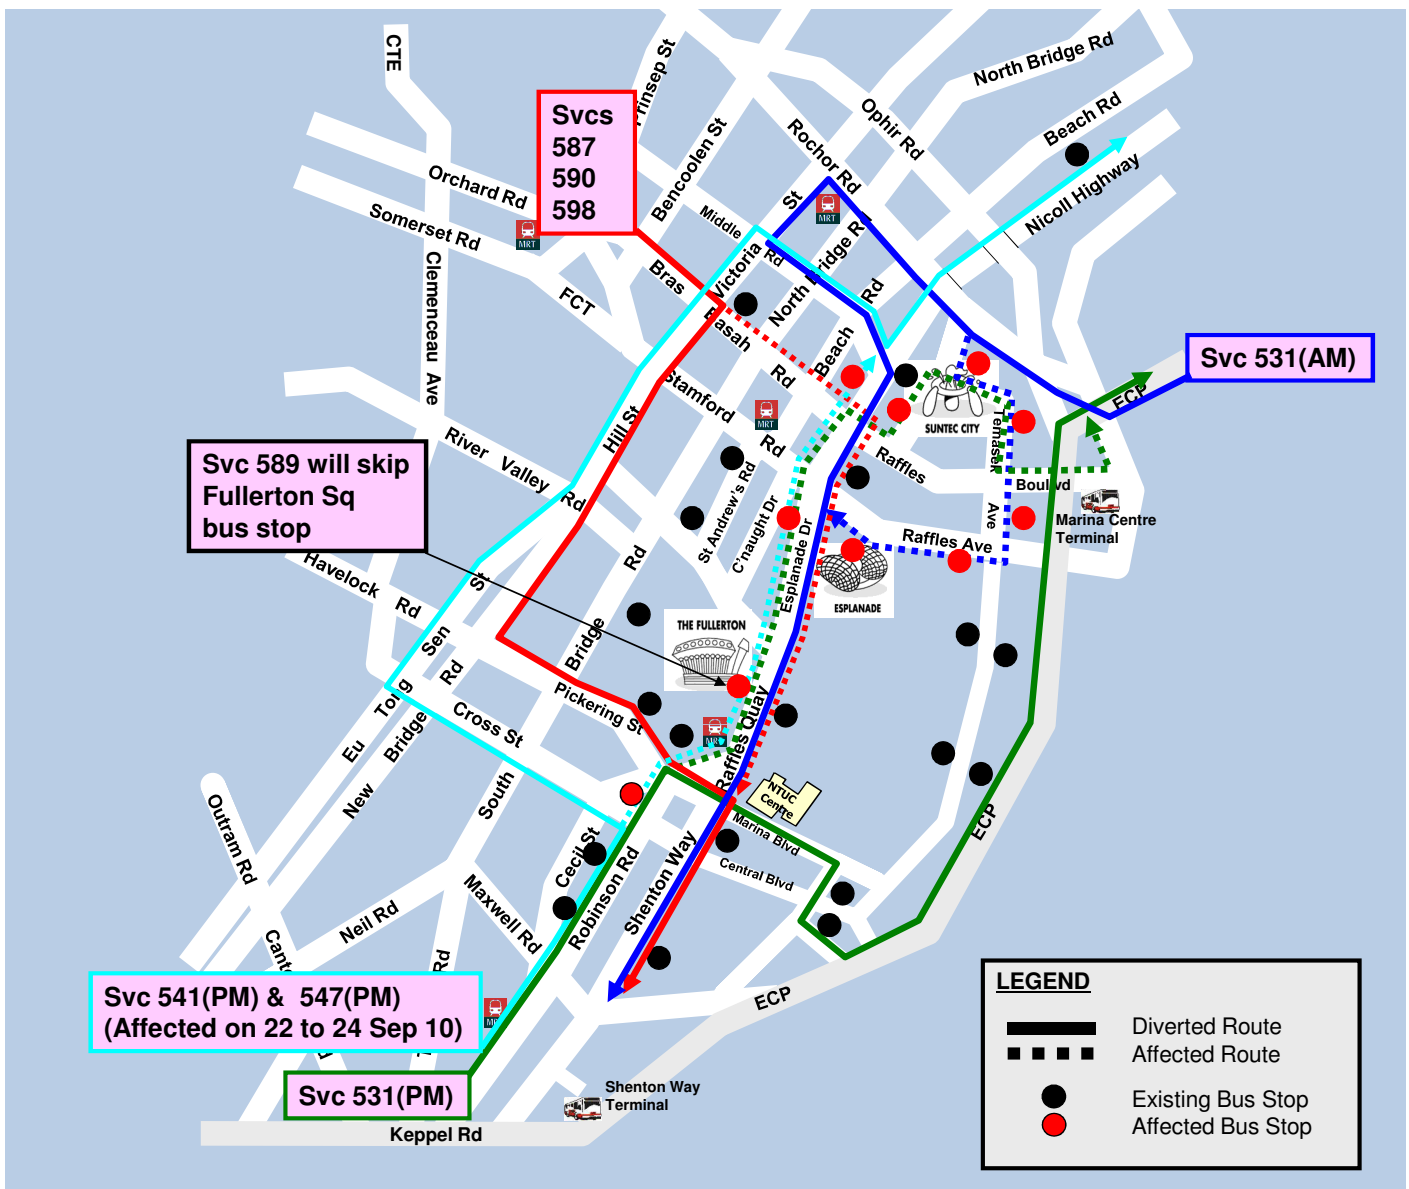

# Temporary Route Diversion 巴士暂时改道

**Services Affected** : 531, 541, 547, 587, 589, 590 & 598  
**Event** : 2010 Formula 1™ SingTel Singapore Grand Prix  
**Date** : 22 to 27 September 2010

**Please refer to the accompanying map for details**  
 详情请参阅附图

\* The above information stands correct as of time of print.

For information on integrated transportation services, please contact TransitLink Hotline at 1800-225 5663. You can also contact SMRT Customer Relations Centre at 1800-336 8900.

有关地铁及巴士路线询问，请拨热线 1800-225 5663 向通联有限公司联络。您也可以联络 SMRT 客户联系中心热线号码 1800-336 8900。