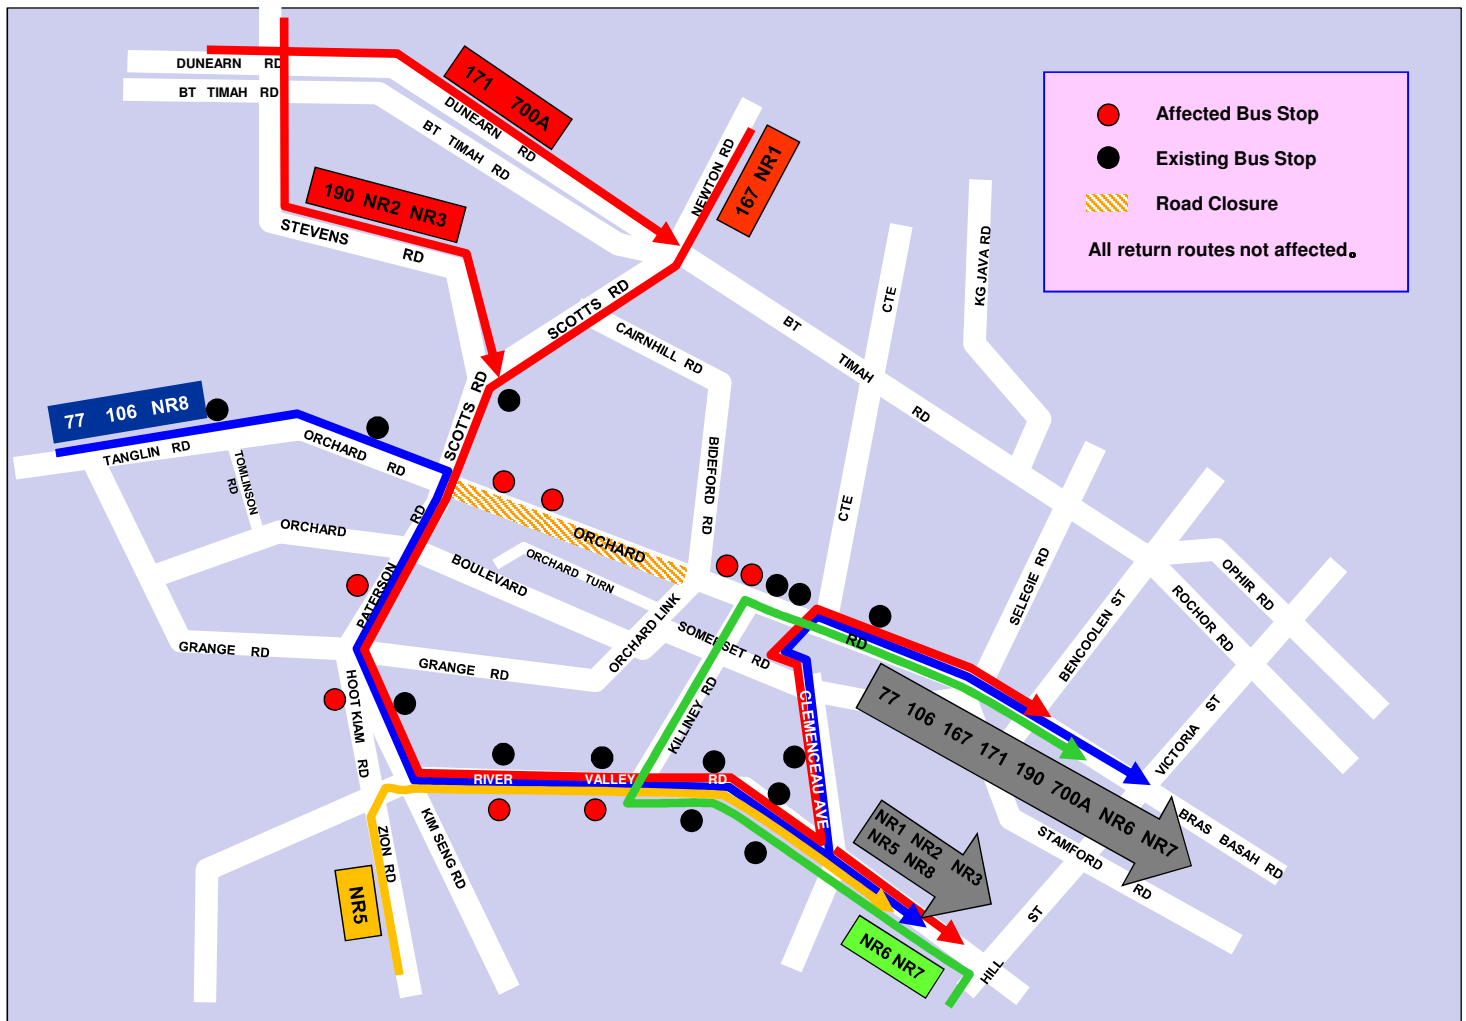

TEMPORARY ROUTE DIVERSION 巴士暂时改道

Services Affected : 77, 106, 167, 171, 190, 700A, NR services: 1,2,3,5,6,7,8
 Event : Orchard Road Upgrading Project
 Date : Sundays, 16 and 23 January 2011
 Time : 1am to 6am

These bus services will not stop at the following bus stops: 这些巴士服务路线将不在以下车站

| 停站: Affected Bus Stops | | Affected Road | Affected Services |
|------------------------|-----------------------------|-----------------|--|
| Bus Stop Code | Bus Stop Description | | |
| 09047 | Tang Plaza | Orchard Rd | 77, 167, 171, 190, 700A, NR1,2,3,5,6,7,8 |
| 09048 | Lucky Plaza | | 106, NR1,2,3,5,6,7,8 |
| 09037 | Opp Meritus Mandarin S'pore | | 77, 167, 171, 190, 700A, NR1,2,3,5,6,7,8 |
| 09038 | Midpoint Orchard | | 106, NR1,2,3,5,6,7,8 |
| 08137 | Orchard Plaza | | NR6,7 |
| 08138 | Concorde Hotel S'pore | Hoot Kiam Rd | 77, 106, 167, 171, 190, 700A, NR6,7 |
| 13141 | Aft Zion Full Gospel Church | | NR5,6,7 |
| 13191 | Paterson Lodge | Paterson Rd | NR5,6,7 |
| 13109 | UE Sq | River Valley Rd | NR6,7 |
| 13099 | Bef AA Ctr | | |
| 13089 | The Morningside | | |
| 13079 | River Valley Pr Sch | | |

有关地铁及巴士路线询问, 请拨热线 1800-225-5663 向通联有限公司联络。您也可以联络 SMRT 客户联系中心热线号码 1800-336-8900。