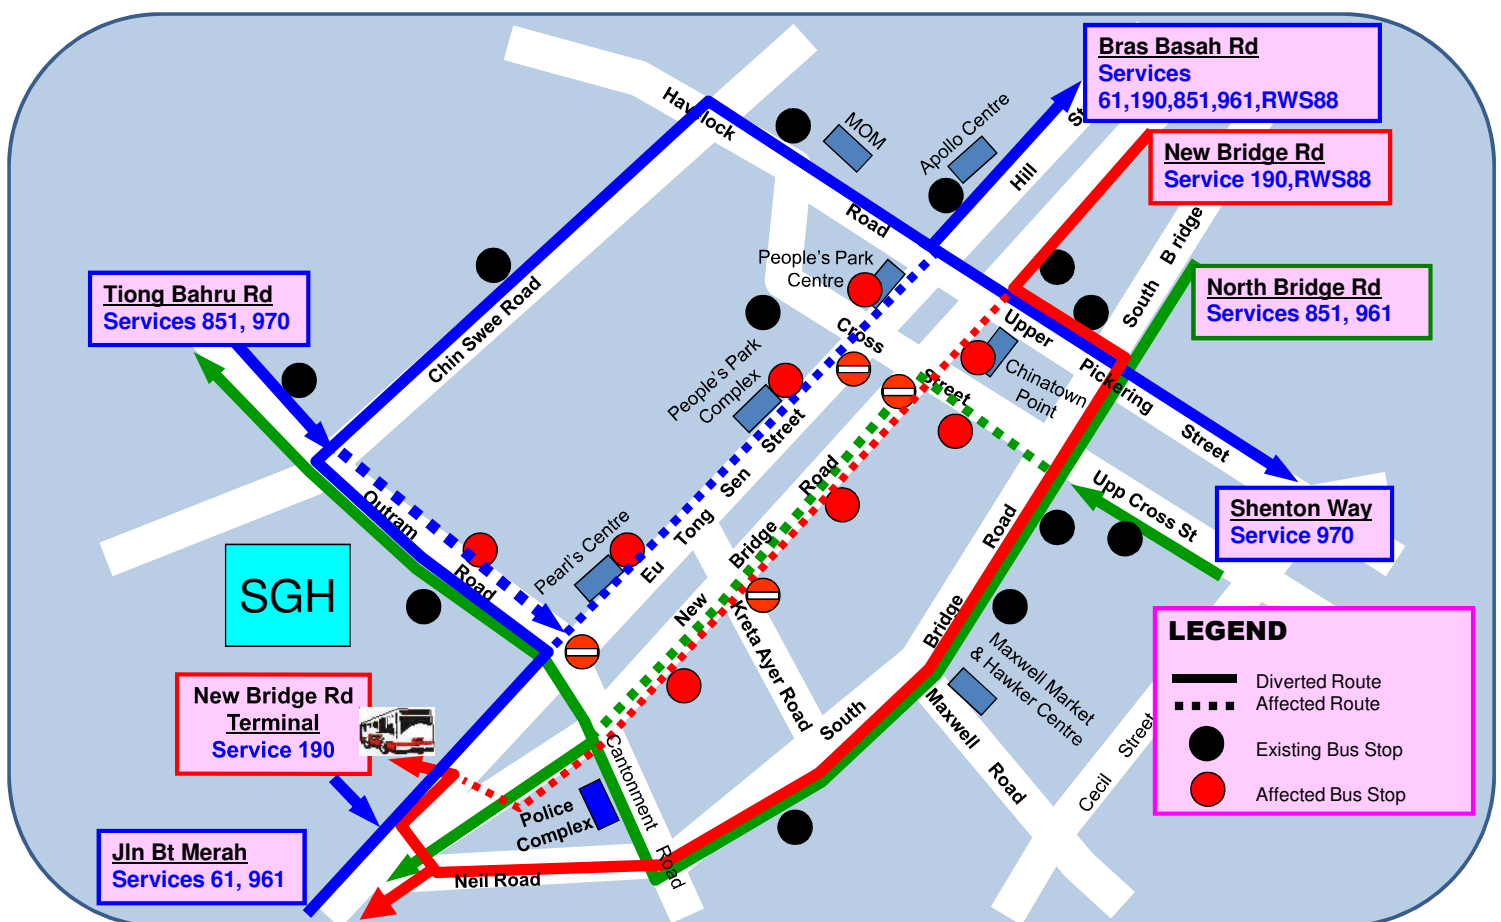

Temporary Route Diversion 巴士暂时改道

Services Affected : 61, 190, 851, 961, 970 & RWS88

Event : Mid – Autumn Festival 2010

Date / Time : 11 September 2010 / 2pm – 11pm

These bus services will not stop at the following bus stops:
这些巴士服务路线将不在以下车站停站:

Affected Bus Stops		Affected Road	Affected Services
Bus Stop Code	Bus Stop Description		
06029	Outram Pk Stn	Outram Rd	970
05012	Pearl's Ctr	Eu Tong Sen St	190, 851, 970
05022	People's Pk Ctr		190, 851
05013	People's Pk Cplx		61, 961, 970
05049	Chinatown Pt	New Bridge Rd	190
05039	New Bridge Ctr		190, 851, 961, 970
05019	Opp Pearl's Ctr		
05131	Opp Hong Lim Cplx	Upp Cross St	851, 961, 970

有关地铁及巴士路线询问, 请拨热线 1800-225 5663 向通联有限公司联络。您也可以联络 SMRT 客户联系中心热线号码 1800-336 8900。