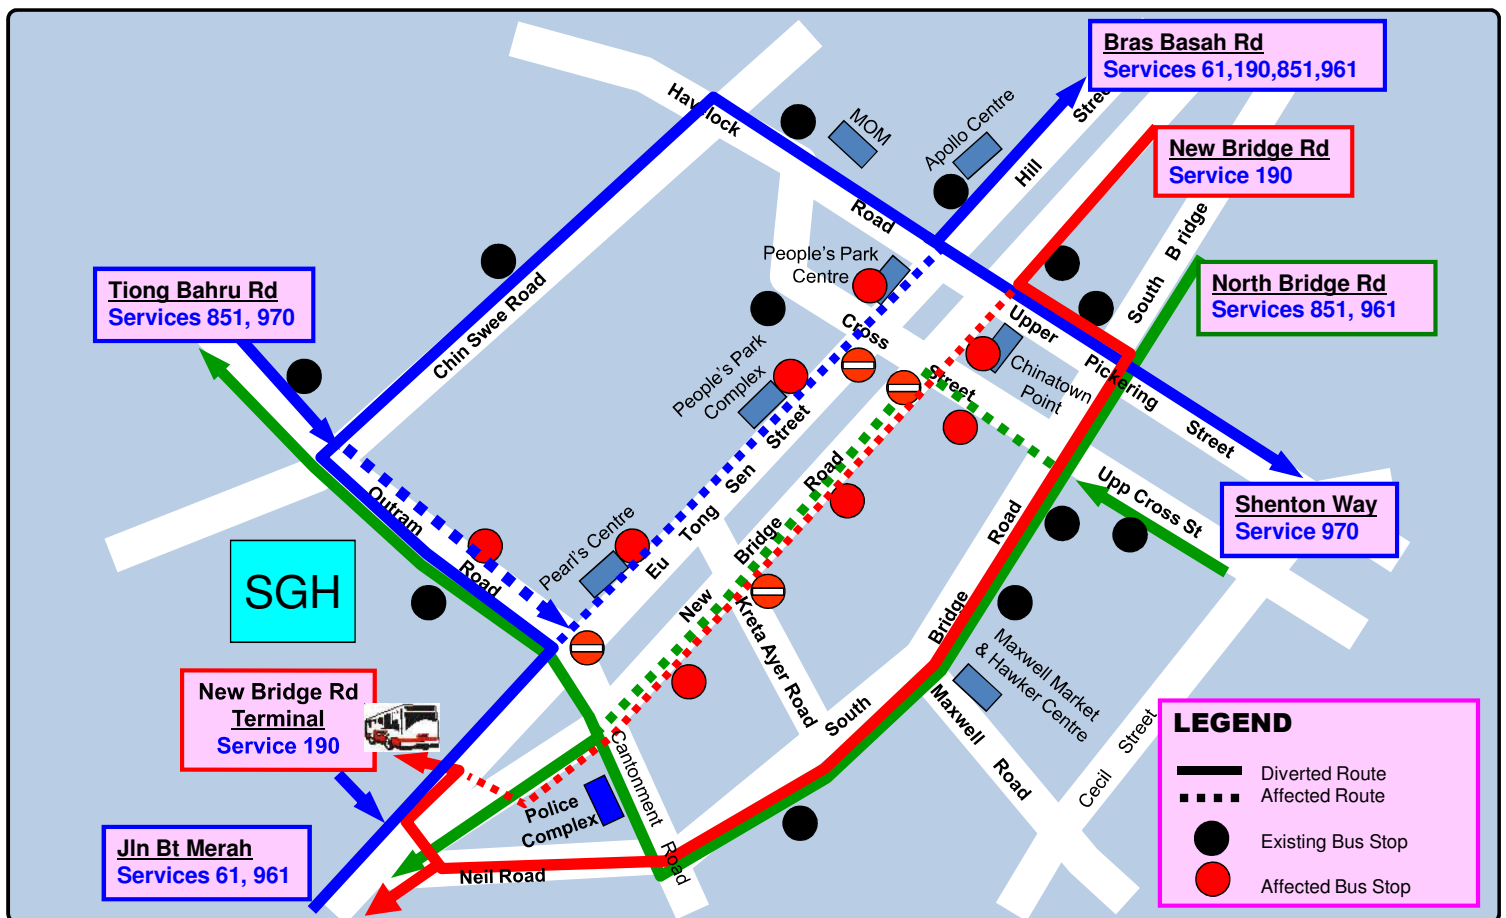

# Temporary Route Diversion 巴士暂时改道

Services Affected : 61, 190, 851, 961 and 970

Event : Singapore Mid-Autumn Festival 2011

Date / Time : 30 August 2011, 2pm to 11pm

These bus services will not stop at the following bus stops: 这些巴士服务路线将不在以下车站停站:

Affected Road	Affected Bus Stops		Affected Services
	Bus Stop Description	Bus Stop Code	
Outram Rd	Outram Pk Stn	06029	970
Eu Tong Sen St	Pearl's Ctr	05012	190, 851, 970
	People's Pk Ctr	05022	190, 851
	People's Pk Cplx	05013	61, 961, 970
New Bridge Rd	Chinatown Pt	05049	190
	New Bridge Ctr	05039	190, 851, 961, 970
	Opp Pearl's Ctr	05019	
Upp Cross St	Opp Hong Lim Cplx	05131	851, 961, 970