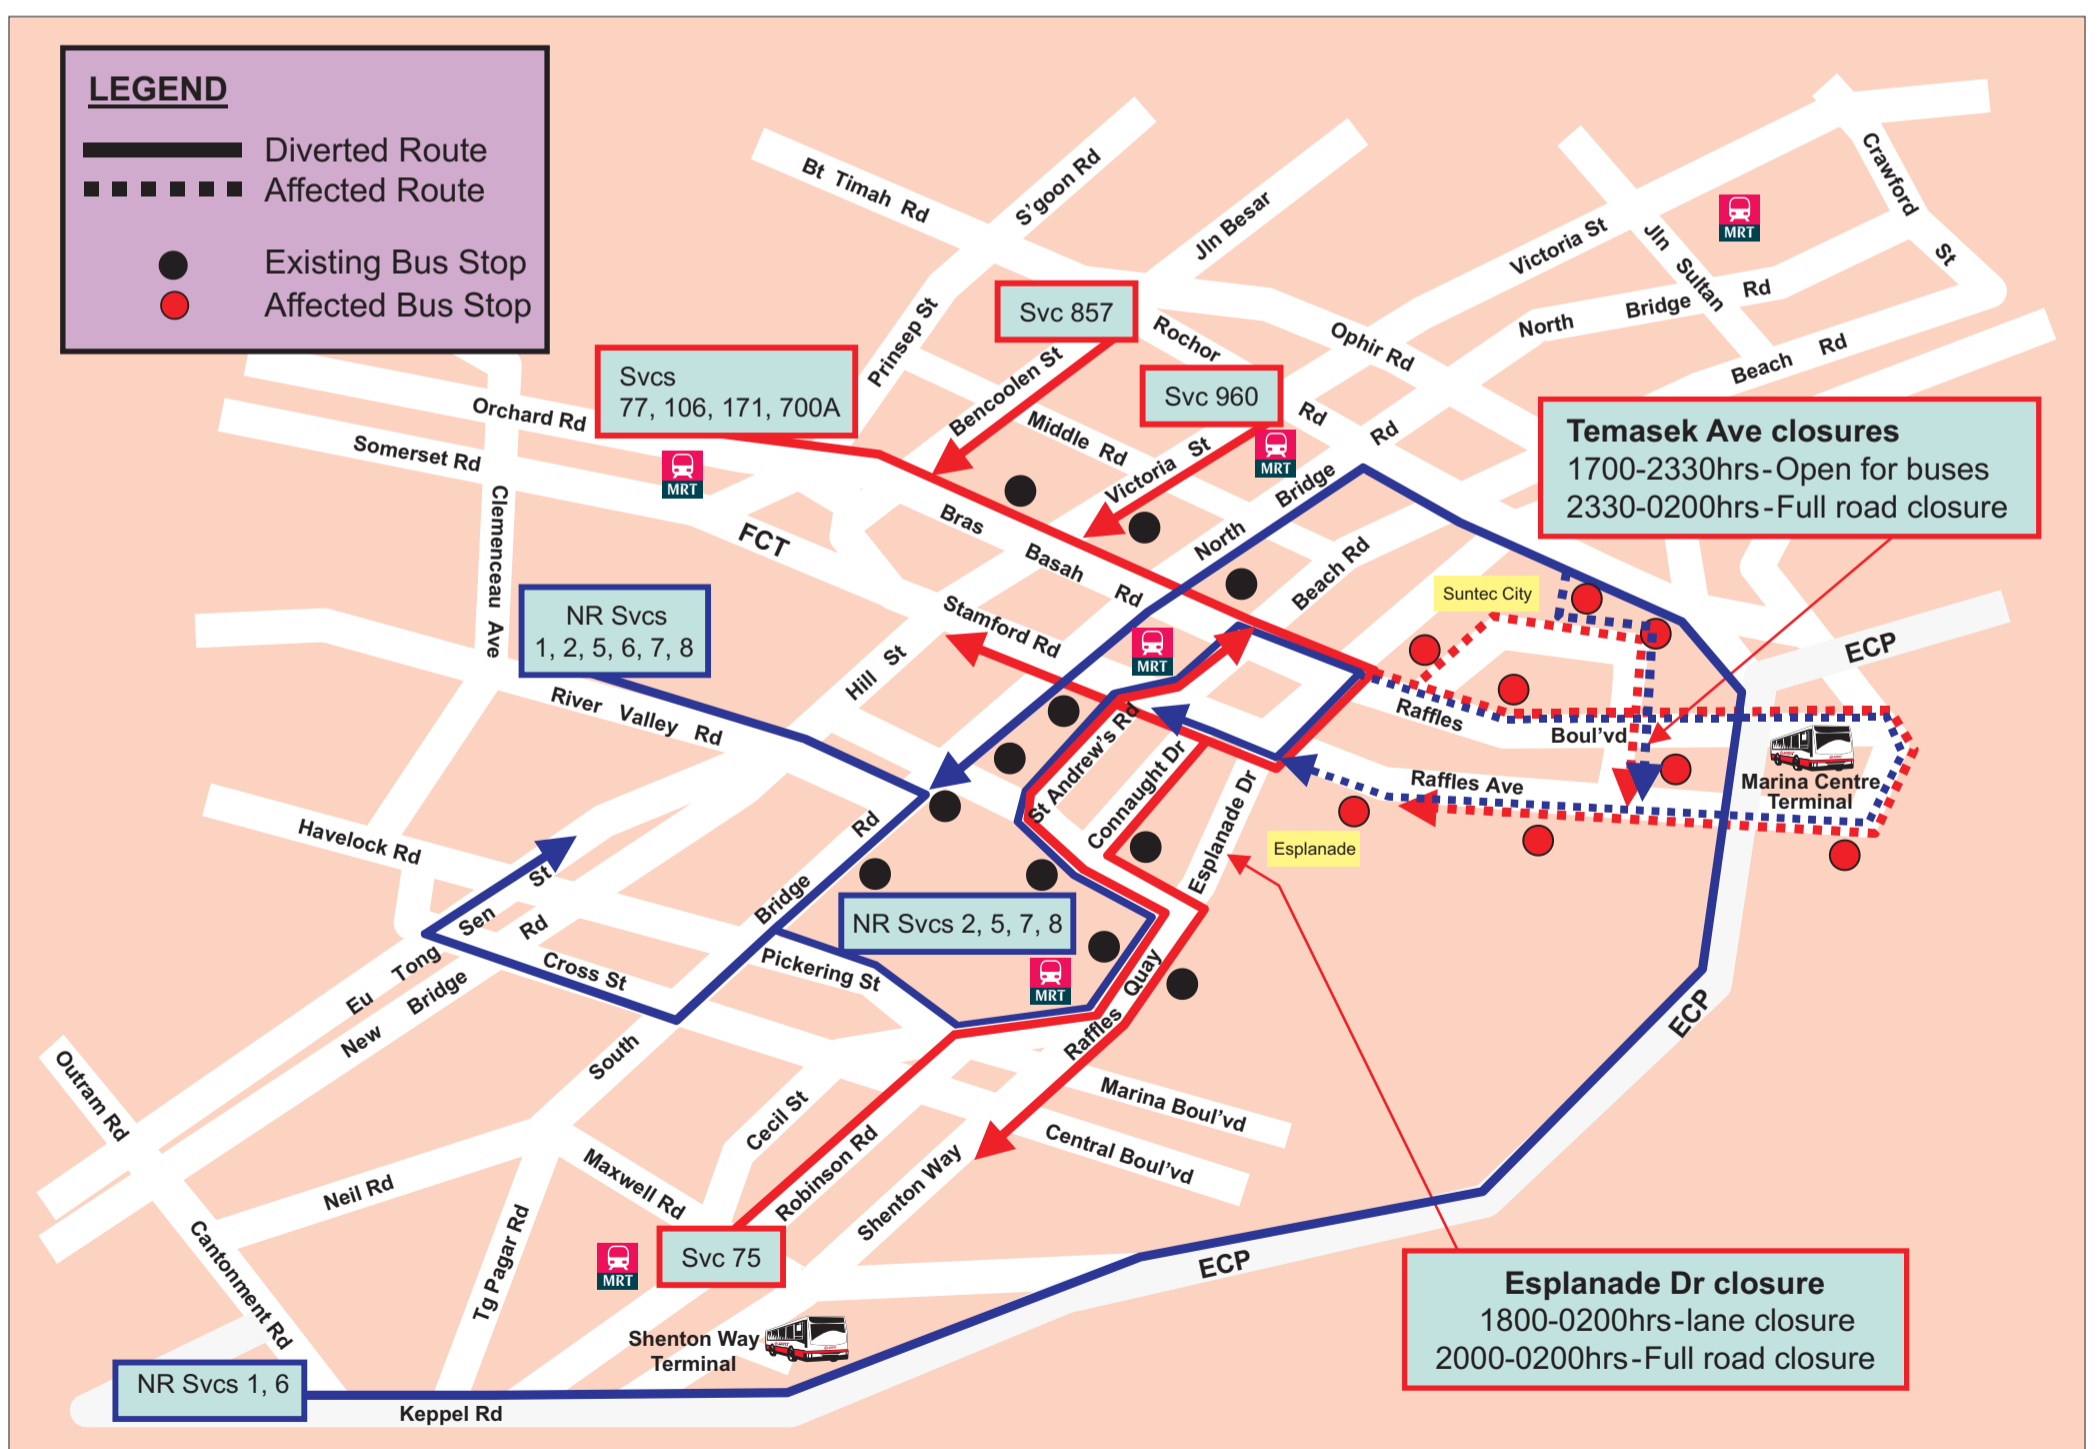

TEMPORARY ROUTE DIVERSION FOR SMRT BUS SERVICES FROM 31 DECEMBER 2008 (WEDNESDAY) TO 1 JANUARY 2009 (THURSDAY)

In conjunction with Marina Bay Countdown, Temasek Avenue will be closed from 31 December 2008 (11.30pm) to 1 January 2009 (2am). As such, SMRT bus services 75, 77, 106, 171, 700A, 857, 960, NR1, NR2, NR5, NR6, NR7, NR8 will be temporarily diverted.

Please refer to the accompanying map for more details.

SMRT巴士服务将于2008年12月31日(星期三)至 2009年1月1日(星期四)暂时改道川行

为了配合滨海湾倒数活动，谈马锡道将于2008年12月31日(晚间11点30分)至2009年1月1日(凌晨2点)暂时关闭。因此，SMRT巴士服务75, 77, 106, 171, 700A, 857, 960, NR1, NR2, NR5, NR6, NR7, NR8将会暂时改道川行。

欲知详情，请参阅图表。

For information on integrated public transport services, please contact TransitLink Hotline at 1800-2255663. You can also contact SMRT Customer Relations Centre at 1800-3368900.

有关地铁及巴士路线询问，请拨热线 1800-2255663 向通联有限公司联络。您也可以联络 SMRT 客户联系中心热线号码 1800-3368900。