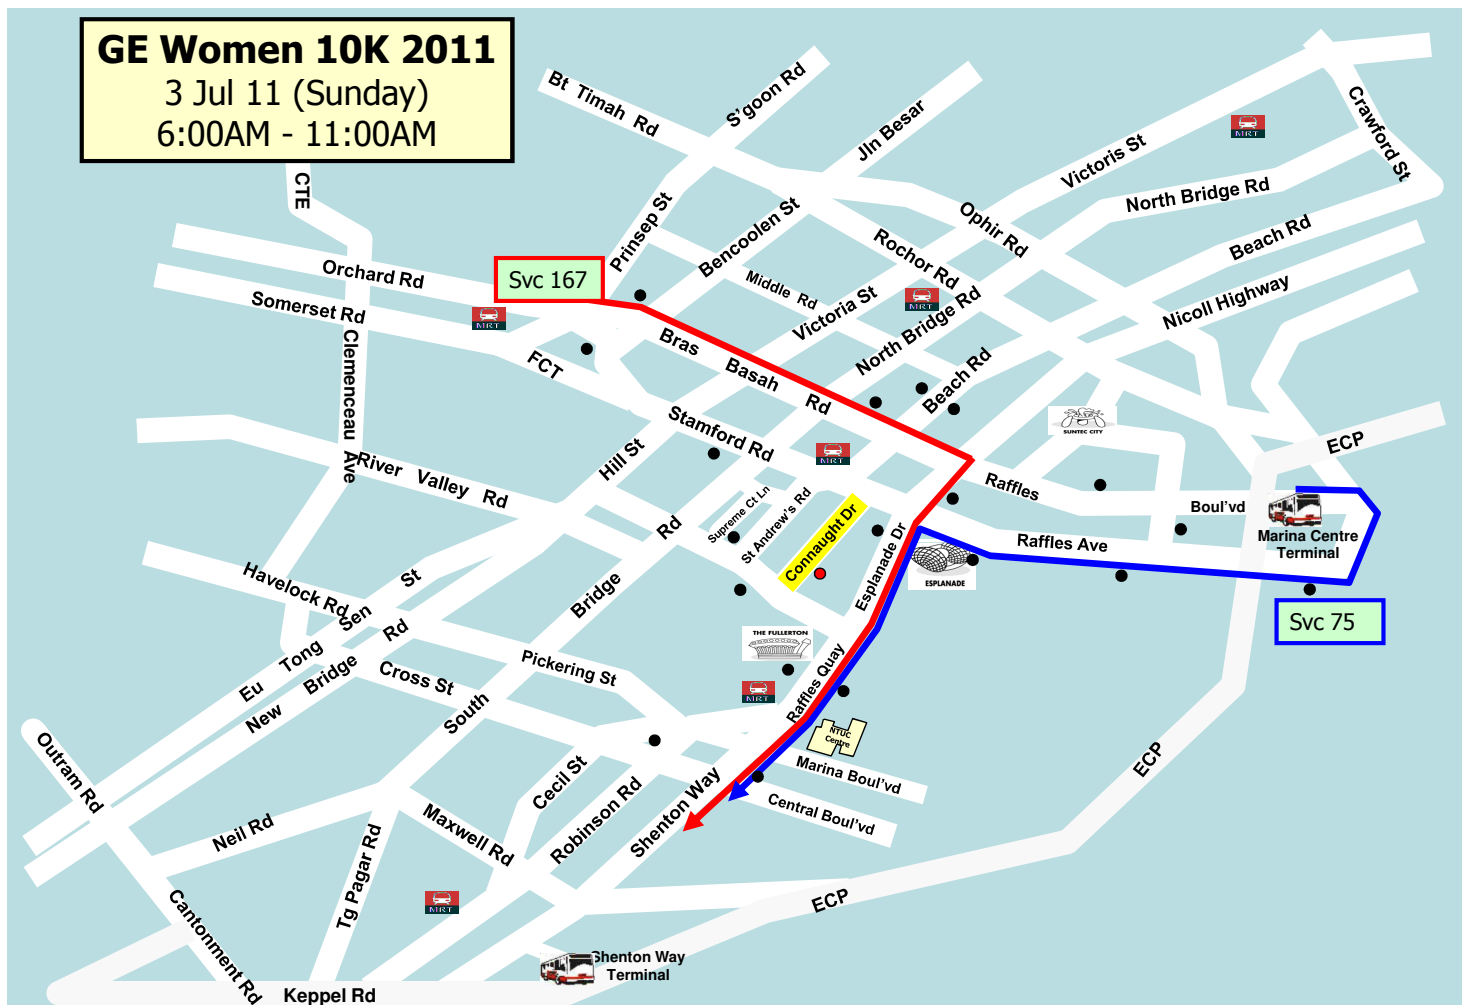

TEMPORARY ROUTE DIVERSION 巴士暂时改道

Services Affected : 75 and 167

Event : Great Eastern Women 10K 2011

Date : Sunday, 3 July 2011

Time : 6am to 11am

These bus services will not stop at the following bus stops: 这些巴士服务路线将不在以下车站停站:

Affected Bus Stops		Affected Road	Affected Services
Bus Stop Code	Bus Stop Description		
02029	Opp S'pore Cricket Club	Connaught Dr	75, 167
02051	Seating Gallery	Raffles Ave	75
02061	The Esplanade		
04179	NTUC Income Centre	Bras Basah Rd	167
02049	Raffles Hotel		

Please refer to the map below for more details. 有关详情, 请参阅以下图表图。

*Information is correct at time of printing 印刷时信息准确。

For information on bus, MRT and LRT services, please contact TransitLink Hotline at 1800-225-5663. You can also contact SMRT Customer Relations Centre at 1800-336-8900.

有关地铁及巴士路线询问, 请拨热线 1800-225-5663 向通联有限公司联络。
您也可以联络 SMRT 客户联系中心热线号码 1800-336-8900。