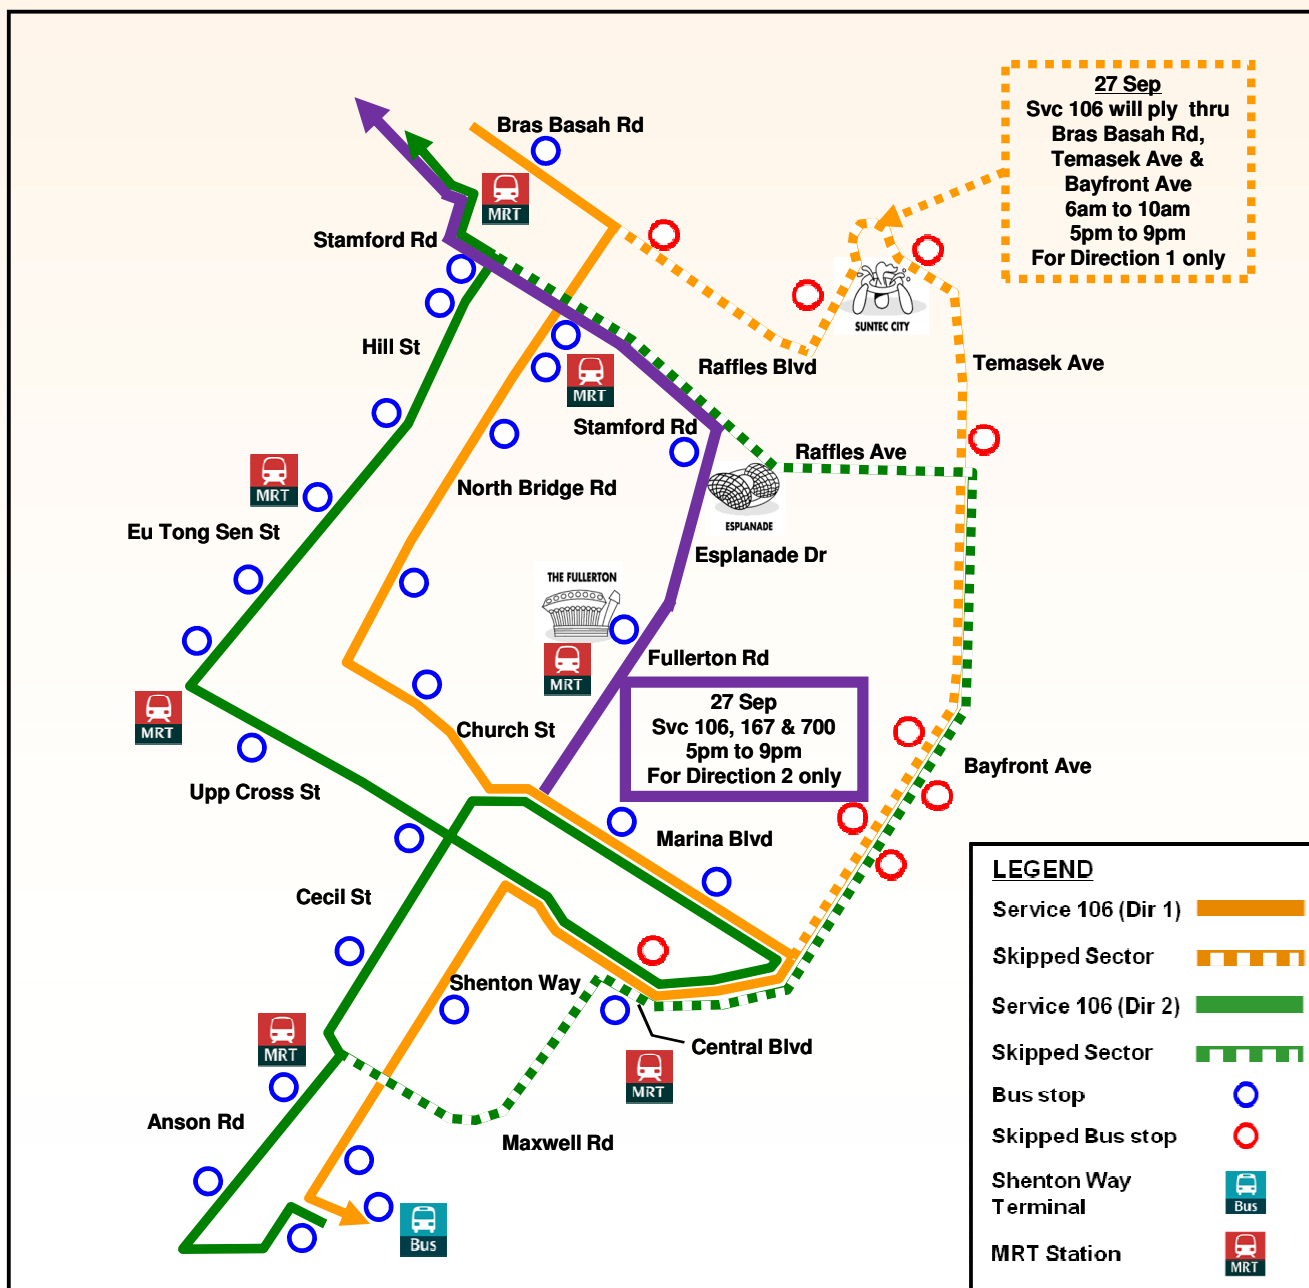

Temporary Route Diversion 巴士暂时改道

Services Affected : 106, 167 & 700

Event : 2010 Formula 1™ SingTel Singapore Grand Prix

Date : 22 to 26 September 2010 (Whole Day)

27 September 2010 (Svc 106 --- 6am to 10am and 5pm to 9pm – for Direction 1 only)

(Svc 106, 167 & 700 --- 5pm to 9pm – for Direction 2 only)

Please refer to the accompanying map for details

详情请参阅附图

* The above information is correct at time of print

For information on bus, MRT and LRT services, please contact TransitLink Hotline at 1800-225 5663
You can also contact SMRT Customer Relations Centre at 1800-336 8900

有关地铁及巴士路线询问, 请拨热线 1800-225 5663 向通联有限公司联络
您也可以联络 SMRT 客户联系中心热线号码 1800-336 8900