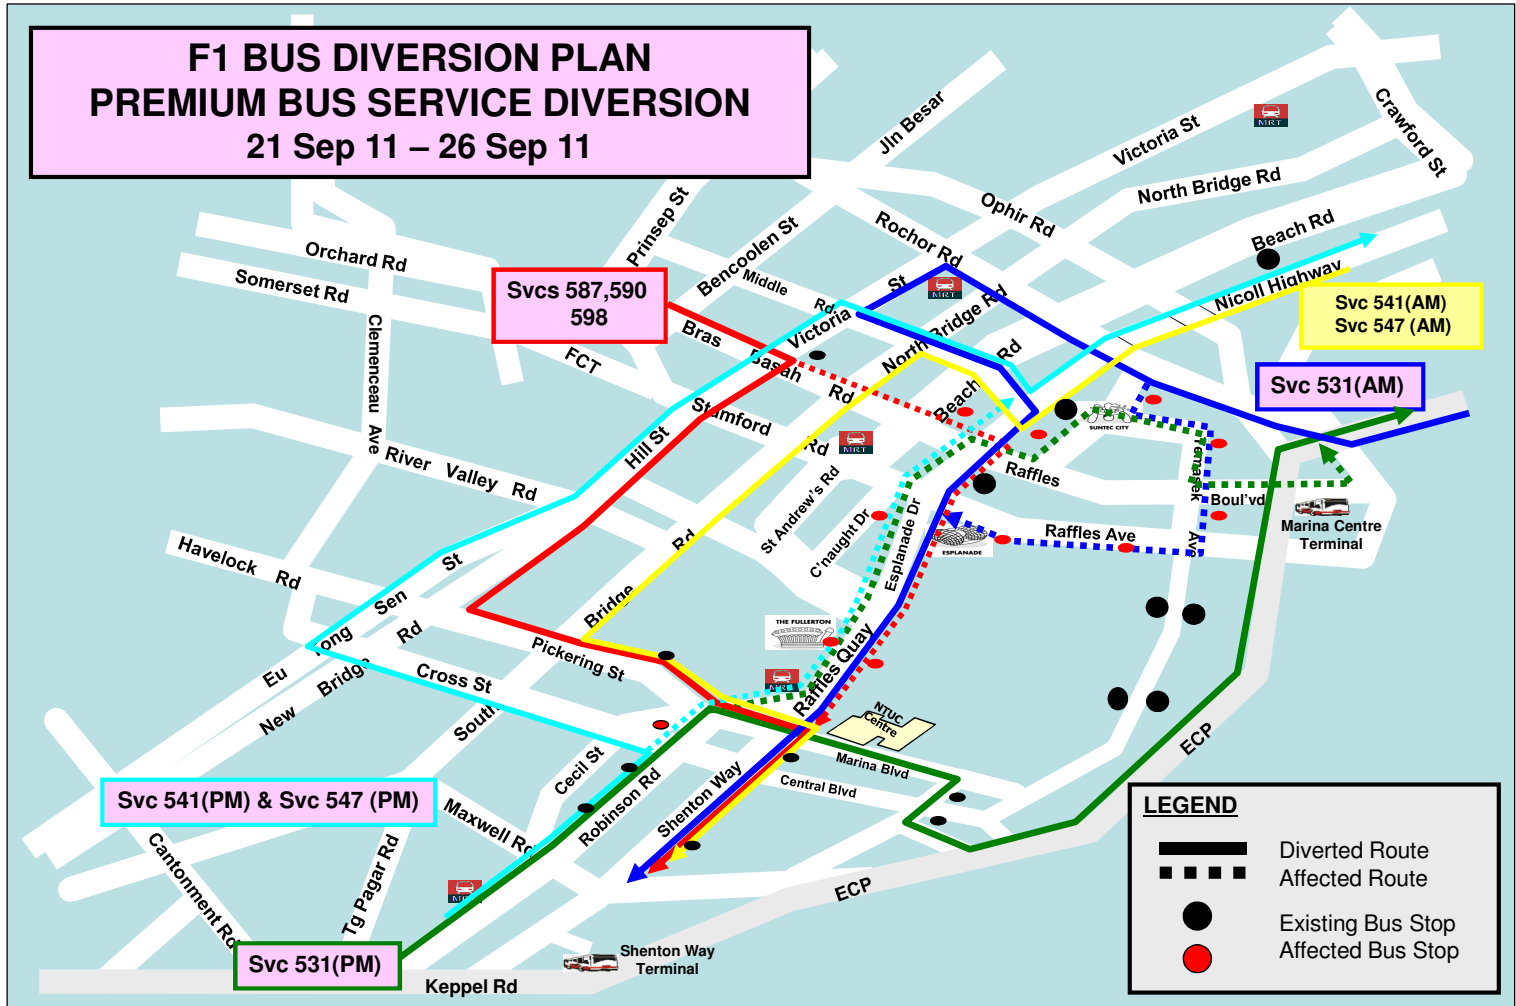

TEMPORARY ROUTE DIVERSION 巴士暂时改道

Services Affected : Premium Bus Services 531, 541, 547, 587, 590, 598
Event : 2011 Formula 1 Singtel Singapore Grand Prix
Date / Time : 21 September 2011 (6 am) – 26 September 2011 (midnight)

These bus services will not stop at the following bus stops: 这些巴士服务路线将不在以下车站停站:

Affected Road	Affected Bus Stops		Affected Services
	Bus Stop Description	Bus Stop Code	
Nicoll Highway	One Raffles Link	02119	PBS 587,590,598
Collyer Quay	Clifford Pier	03019	PBS 541 (AM),547 (AM), 587,590,598
Temasek Blvd	Suntec Tower 3	02149	PBS 531 (AM)
Temasek Ave	Opp Millenia Twr	02161	PBS 531 (AM / PM)
Raffles Ave	Seating Gallery	02051	PBS 531 (AM)
	The Esplanade	02061	PBS 531 (AM)
Fullerton Rd	Fullerton Square	03011	PBS 531 (PM),541 (PM),547 (PM),589
Esplanade Dr	Esplanade Bridge	02111	PBS 531 (PM)
Temasek Blvd	Suntec Convention Ctr	02151	PBS 531 (PM)
Nicoll Highway	Suntec City	80151	PBS 541,547 (PM)