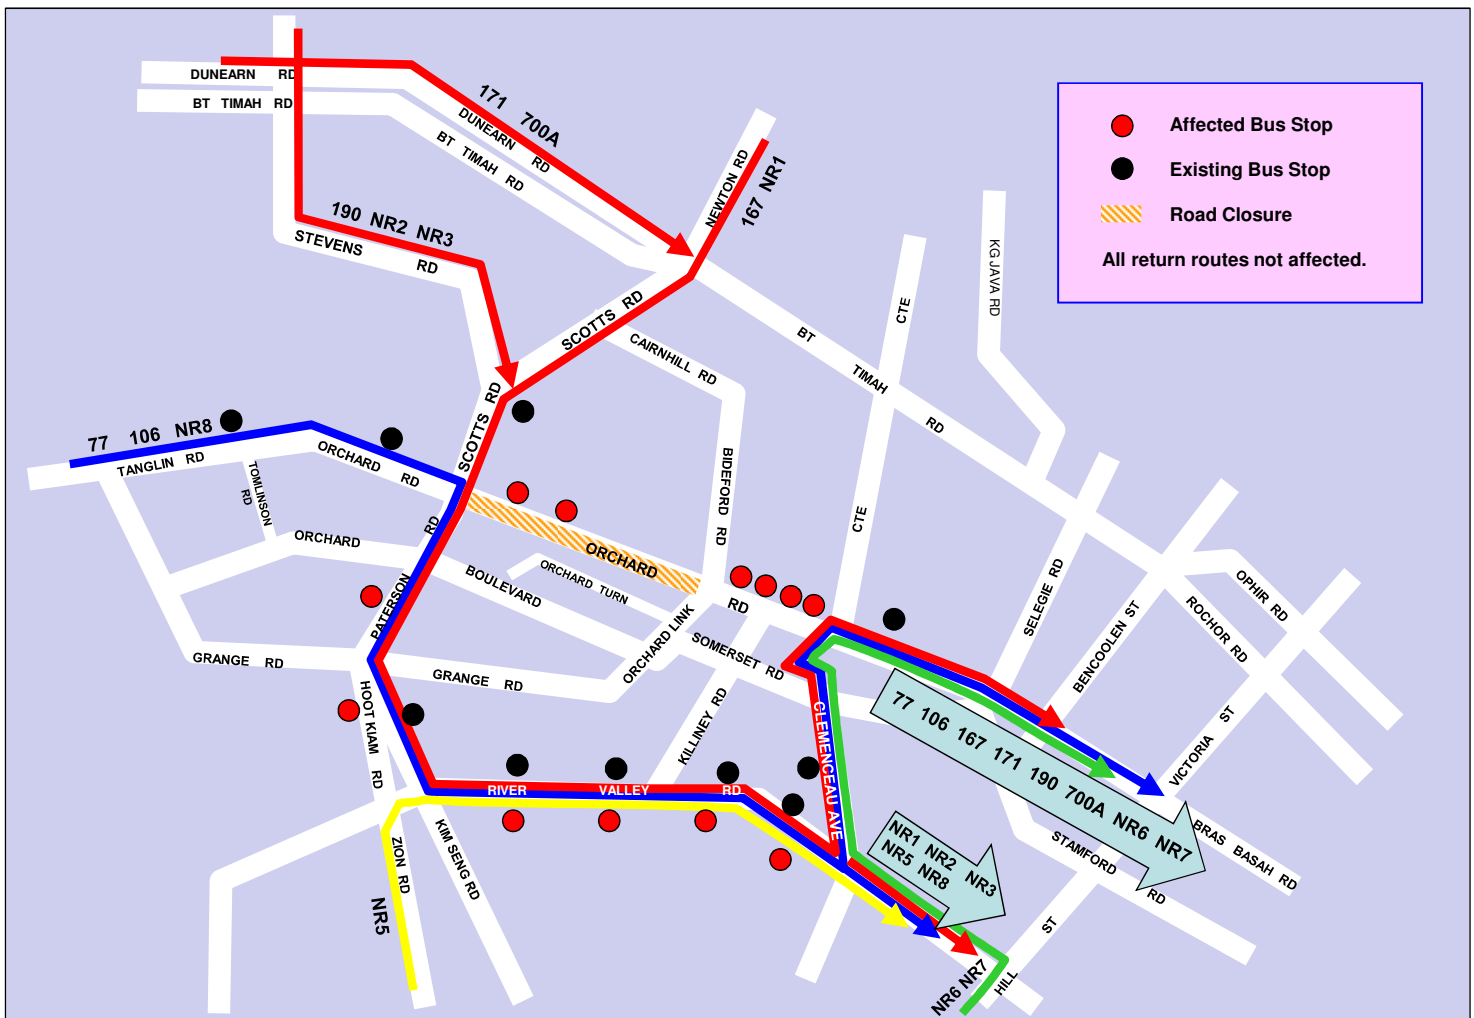

# Temporary Route Diversion 巴士暂时改道

**Services Affected** : 77, 106, 167, 171, 190, 700A, NR services: 1,2,3,5,6,7,8  
**Event** : Celebrate Christmas in Singapore 2010  
**Date** : Saturday, 25 December 2010  
**Time** : 1pm to 1am

These bus services will not stop at the following bus stops: 这些巴士服务将不在以下车站停站:

Affected Bus Stops		Affected Road	Affected Services
Bus Stop Code	Bus Stop Description		
09047	Tang Plaza	Orchard Road	77, 167, 171, 190, 700A, NR services: 1, 2, 3, 5, 6, 7, 8
09048	Lucky Plaza		
09037	Opp Meritus Mandarin Singapore		
09038	Midpoint Orchard		
08137	Orchard Plaza		
08138	Concorde Hotel Singapore		
13141	Aft Zion Full Gospel Church	Hoot Kiam Road	NR services: 5, 6, 7
13191	Paterson Lodge	Paterson Road	NR services: 5, 6, 7
13109	UE Sq	River Valley Road	NR services: 6, 7
13099	Bef AA Ctr		
13089	The Morningside		
13079	River Valley Pri Sch		

有关地铁及巴士路线询问, 请拨热线 1800-225-5663 向通联有限公司联络。您也可以联络 SMRT 客户联系中心热线号码 1800-336-8900。