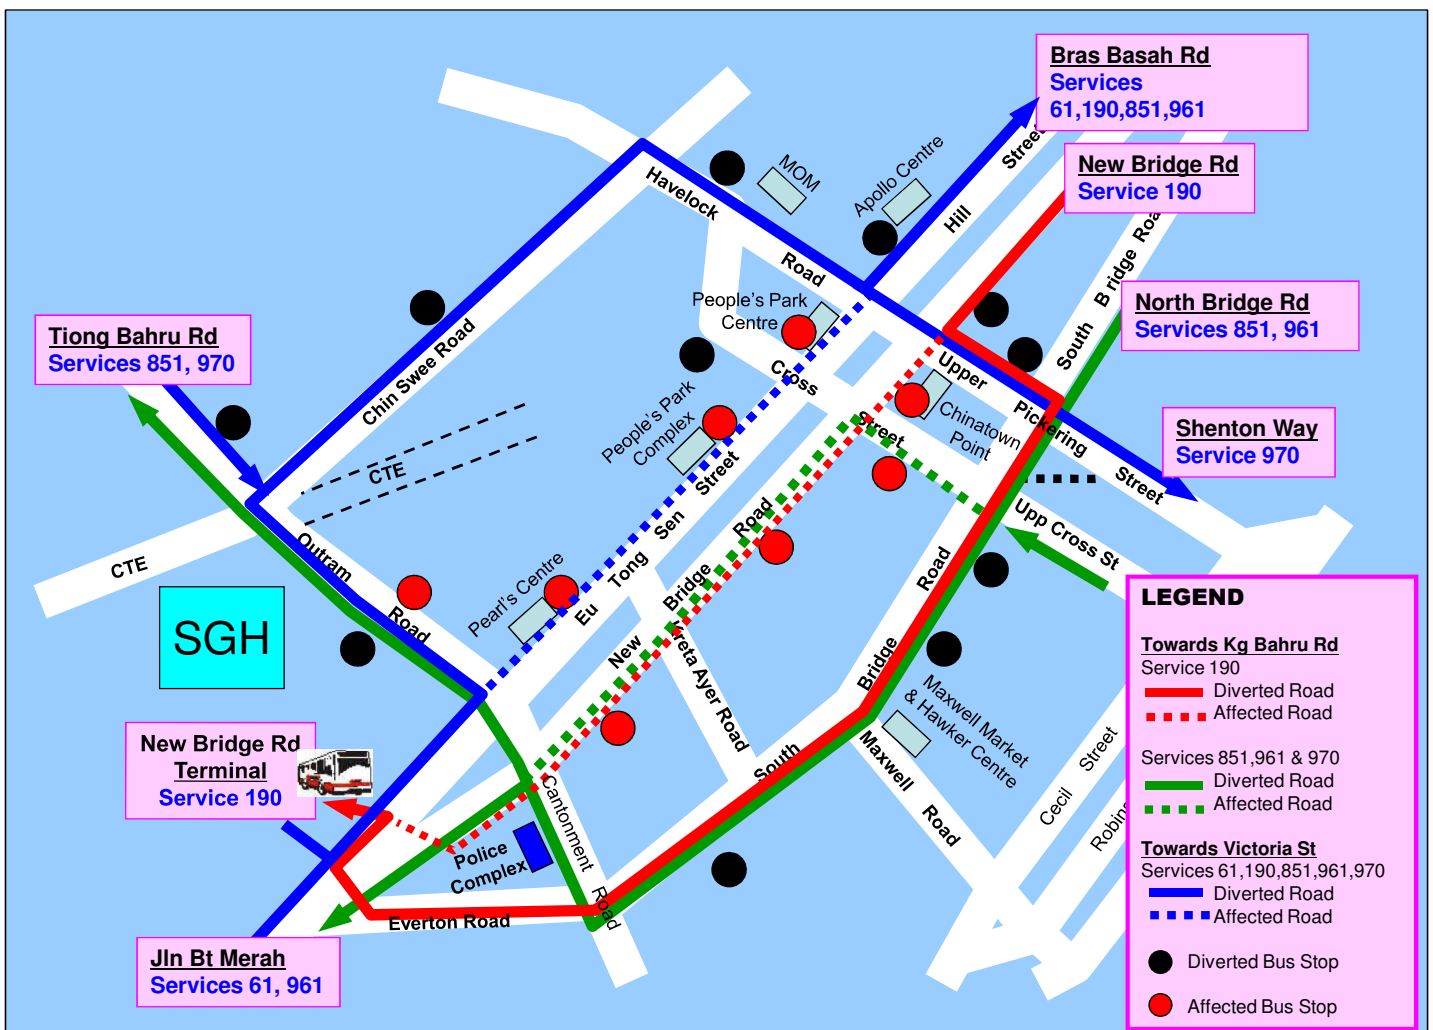

TEMPORARY ROUTE DIVERSION 巴士暂时改道

Services Affected : 61, 190, 851, 961 and 970
Event : Chinatown Chinese New Year 2011 Celebrations
Date / Time : Saturday, 15 January 2011 / 2pm to 11pm
 : Wednesday, 2 February 2011 / 5pm to 4am

These bus services will not stop at the following bus stops: 这些巴士服务路线将不在以下车站停站:

Affected Bus Stops		Affected Roads	Affected Services
Bus Stop Code	Bus Stop Description		
06029	Outram Pk Stn	Outram Road	970
05012	Pearl's Ctr	Eu Tong Sen St	190,851,970
05022	People's Pk Ctr		190,851
05013	People's Pk Cplx		61,961,970
05049	Chinatown Pt	New Bridge Rd	190
05039	New Bridge Ctr		190,851,961,970
05019	Opp Pearl's Ctr		
05131	Opp Hong Lim Cplx	Upp Cross St	851,961,970

有关地铁及巴士路线询问, 请拨热线 1800-225-5663 向通联有限公司联络。您也可以联络 SMRT 客户联系中心热线号码 1800-336-8900。