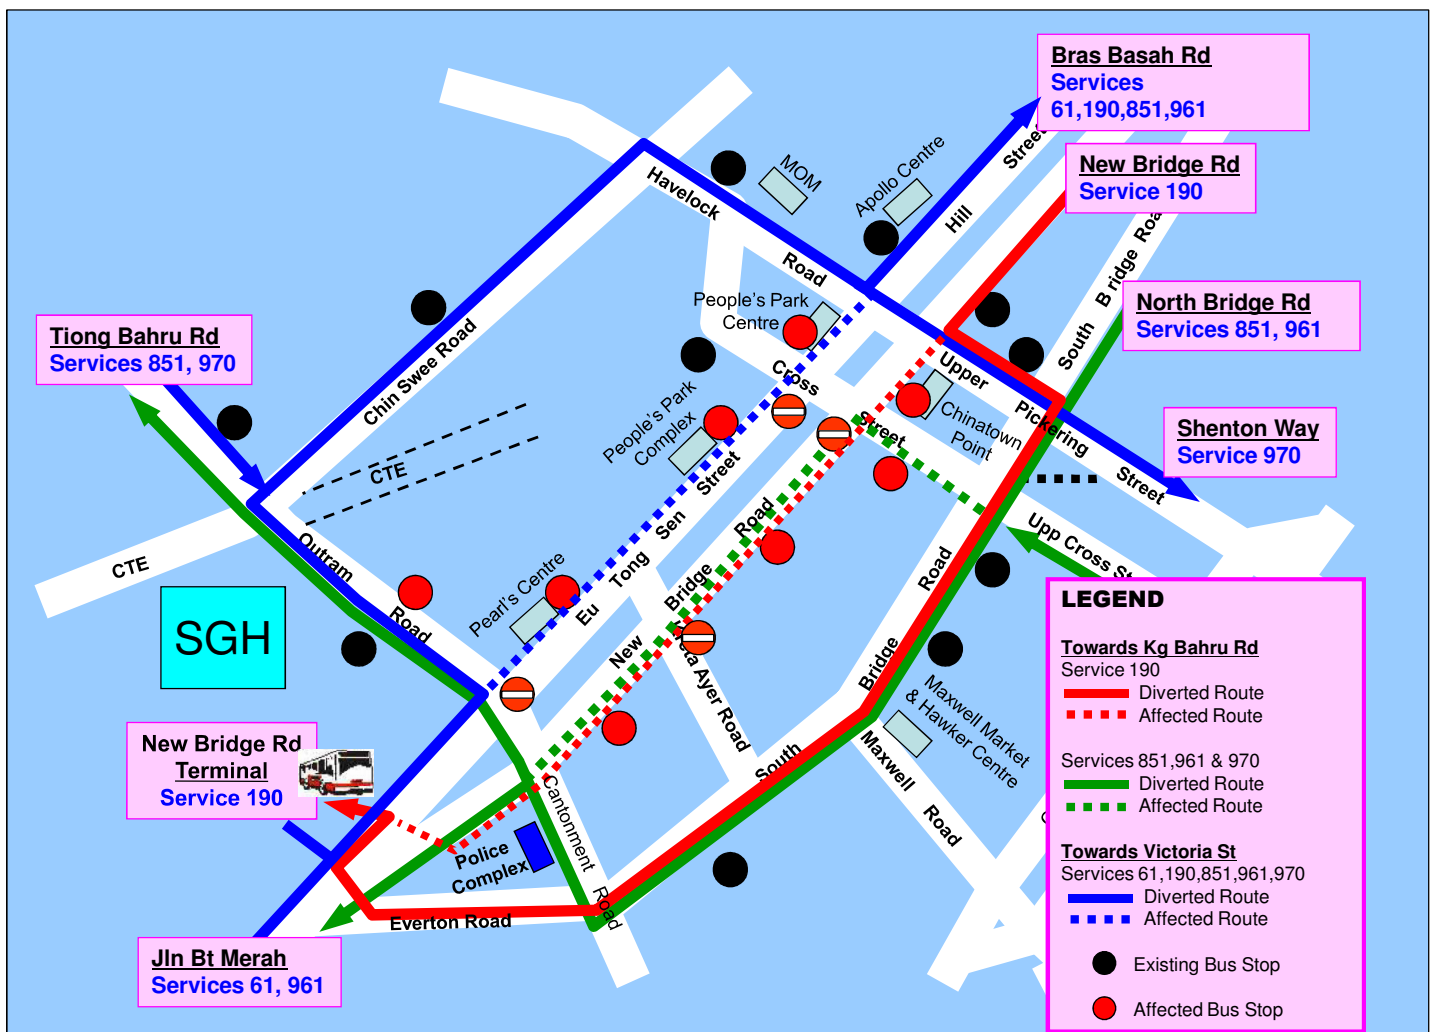

# Temporary Route Diversion 巴士暂时改道

Services Affected : 61, 190, 851, 961 & 970  
 Event : Chinese New Year 2012  
 Date / Time : Sunday 1 January 2012 / 2pm to 11pm  
 : Sunday 22 January 2012 / 5pm to 3am  
 : Sunday 5 February 2012 / 3pm to 11pm

These bus services will not stop at the following bus stops:  
 这些巴士服务路线将不在以下车站停站:

Affected Bus Stops		Affected Roads	Affected Services
Bus Stop Code	Bus Stop Description		
06029	Outram Pk Stn	Outram Road	970
05012	Pearl's Ctr	Eu Tong Sen St	190,851,970
05022	People's Pk Ctr		190,851
05013	People's Pk Cplx		61,961,970
05049	Chinatown Pt	New Bridge Rd	190
05039	New Bridge Ctr		190,851,961,970
05019	Opp Pearl's Ctr		
05131	Opp Hong Lim Cplx	Upp Cross St	851,961,970

有关地铁及巴士路线询问, 请拨热线 1800-225-5663 向通联有限公司联络。  
 有关SMRT 服务询问, 请拨热线 1800-336-8900 向SMRT 客户联系中心联络。