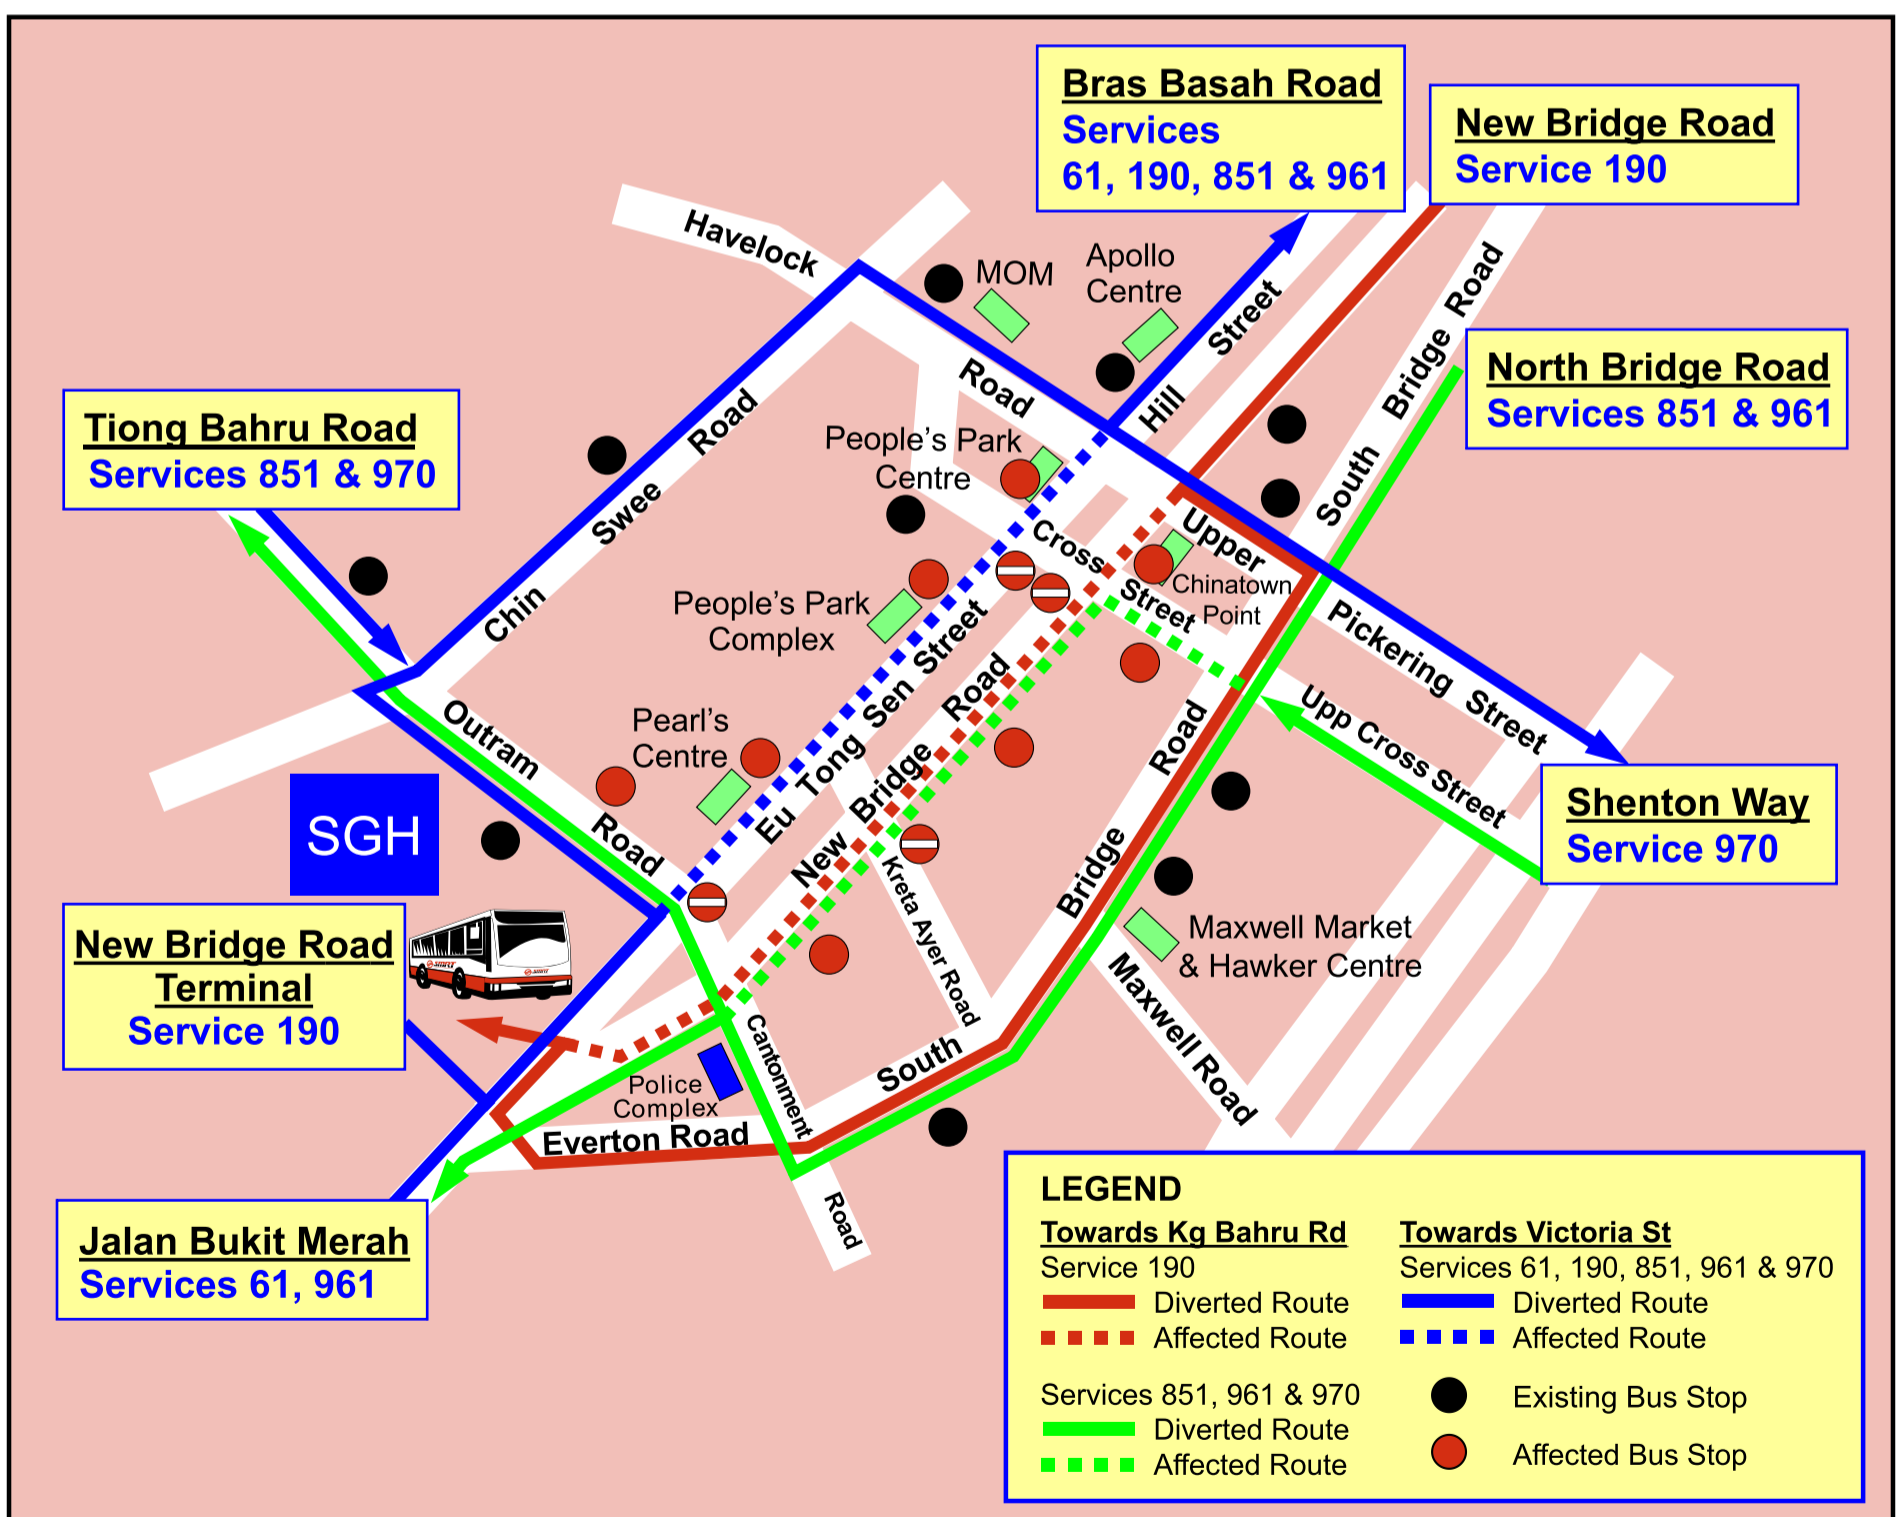

Temporary Bus Route Diversions for Chinese New Year 2008

2008 新春庆典巴士改道通告

In conjunction with Chinese New Year celebrations at Chinatown, parts of New Bridge Road, Upper Cross Street and Eu Tong Sen Street will be closed. As such, some SMRT bus services will be temporarily diverted. Please refer to the accompanying table and map for more details:

为了配合在牛车水举行的农历新年节日庆典，部分新桥路，克罗士街上段及余东旋街将会被关闭。以下SMRT巴士服务也因此将暂时改道川行。欲知详情，请参阅图表。

Affected Date 受影响日期	Affected Time 受影响时段	Affected Services 受影响路线
19 January 2008 (Saturday) 2008年1月19日(星期六)	1400 hours to 2300 hours 下午2点至晚上11点	61, 190, 851, 961 & 970
6 February 2008 (Wednesday) 2008年2月6日(星期三)	1700 hours to 0400 hours 下午5点至凌晨4点	
17 February 2008 (Sunday) 2008年2月17日(星期天)	1500 hours to 2400 hours 下午3点至晚上12点	

For information on integrated public transport services, please contact TransitLink Hotline at 1800-2255663. You can also contact SMRT Customer Relations Centre at 1800-3368900.

有关地铁及巴士路线询问，请拨热线 1800-2255663 向通联有限公司联络。您也可以联络 SMRT 客户联系中心热线号码 1800-3368900。