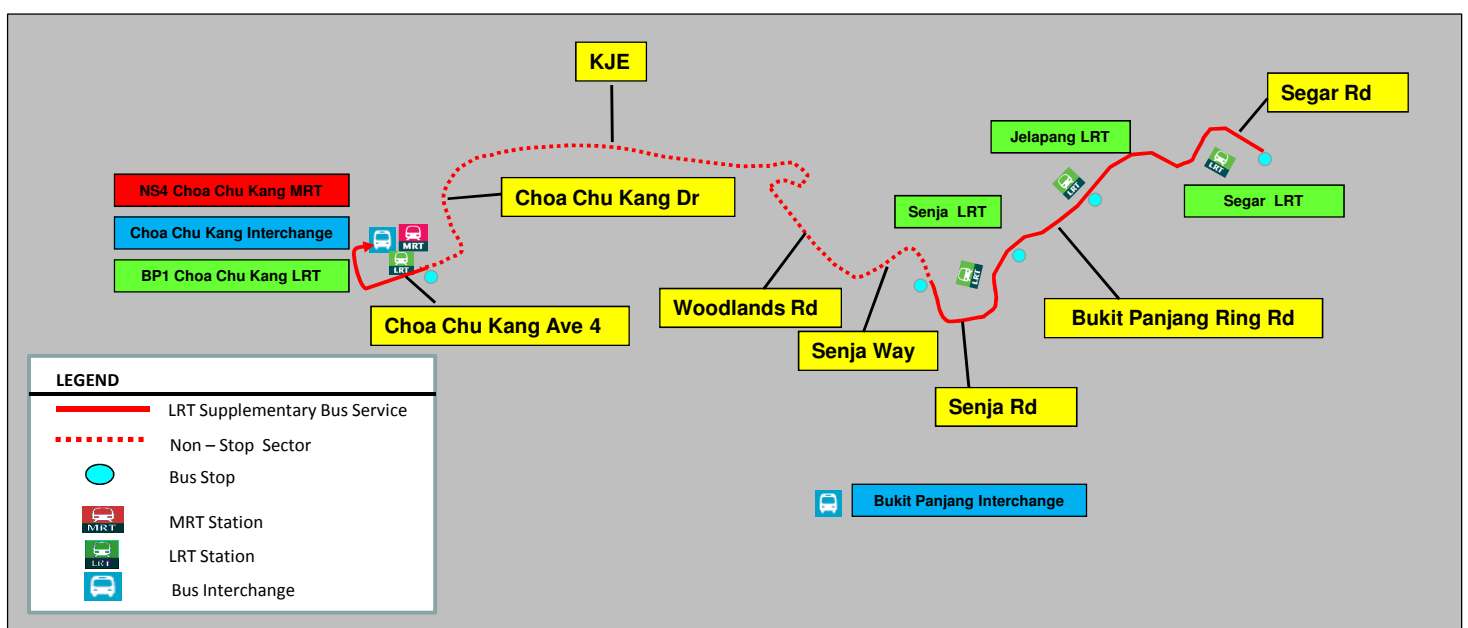

NEW LRT SUPPLEMENTARY BUS SERVICE

From Segar to Choa Chu Kang

Starting 24 October 2011

从2011年10月24日起, 补贴轻轨巴士服务, 将由实加直达蔡厝港

Direction : From Segar Rd to Choa Chu Kang Loop (Single Direction Only)

Operating Timings

✓ Available Mon to Fri (excluding Public Holidays)

First Bus(estimated): 0630hrs

✓ Concessionary Card privileges applies

Last Bus(estimated): 0830hrs

✓ Distance fares apply

✓ Fares: 73¢ to 93¢ (Ezlink card) / S\$1.10 to S\$1.30 (Cash)

Bus Stop Code	Bus Stop Description	Road Name
44699	OPP BLK 484	SEGAR RD
44721	OPP JELAPANG STN	BUKIT PANJANG RING RD
44659	BLK 537A CP	BUKIT PANJANG RING RD
44791	WEST VIEW PRI SCH	SENJA RD
-	NON STOP	WOODLANDS RD
-	EXPRESS	KJE
-	NON STOP	CHOA CHU KANG DR
44531	OPP CHOA CHU KANG STN	CHOA CHU KANG AVE 4
44009	CHOA CHU KANG INT	CHOA CHU KANG LOOP

有关地铁及巴士路线询问, 请拨热线 1800-225-5663 向通联有限公司联络。您也可以联络 SMRT 客户联系中心热线号码 1800-336-8900。