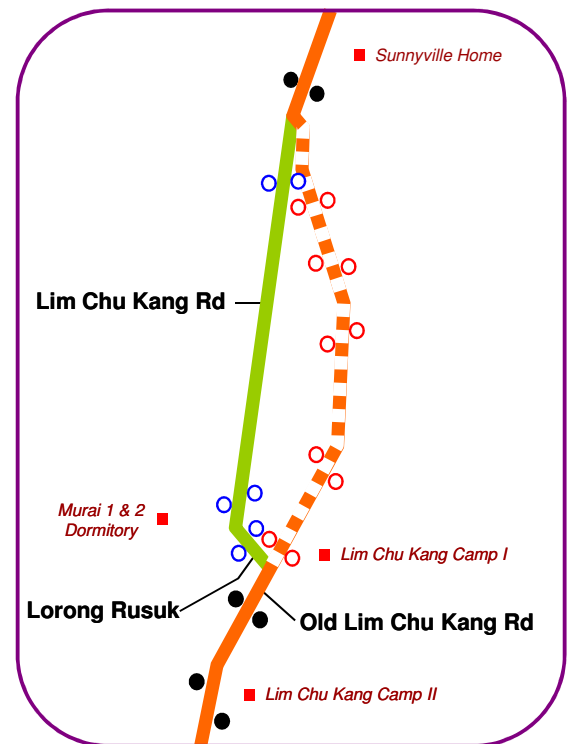

Route Amendment 路线改道

With effect from 28 November 2010 (Sunday), Service 975 will be permanently diverted to Lim Chu Kang Rd and Lorong Rusuk.

从2010年11月28日(星期日)起, 975号路线将改道川行于林厝港路和罗弄鲁素。

Please refer to the map below for more details. 有关详情, 请参阅以下图表。

New Bus Stops		Roads Description
Bus Stop Code	Bus Stop Description	
34101	AFT OLD LIM CHU KANG RD	LOR RUSUK
34109	AFT LIM CHU KANG RD	
32101	AFT MURAI FARMWAY	LIM CHU KANG RD
32109	BEF LOR SERAMBI	
32111	AFT LP 93	
32119	AFT LP 96	

Skipped Bus Stops		Roads Description
Bus Stop Code	Bus Stop Description	
31091	OPP LIM CHU KANG CAMP I	OLD LIM CHU KANG RD
31099	LIM CHU KANG CAMP I	
31101	MURAI CAMP	
31109	OPP MURAI CAMP	
31111	B05 OLD LIM CHU KANG RD	
31119	B06 OLD LIM CHU KANG RD	
32011	S'PORE TELECOMS	
32019	OPP S'PORE TELECOMS	
32021	BEF LIM CHU KANG RD	
32029	AFT LIM CHU KANG RD