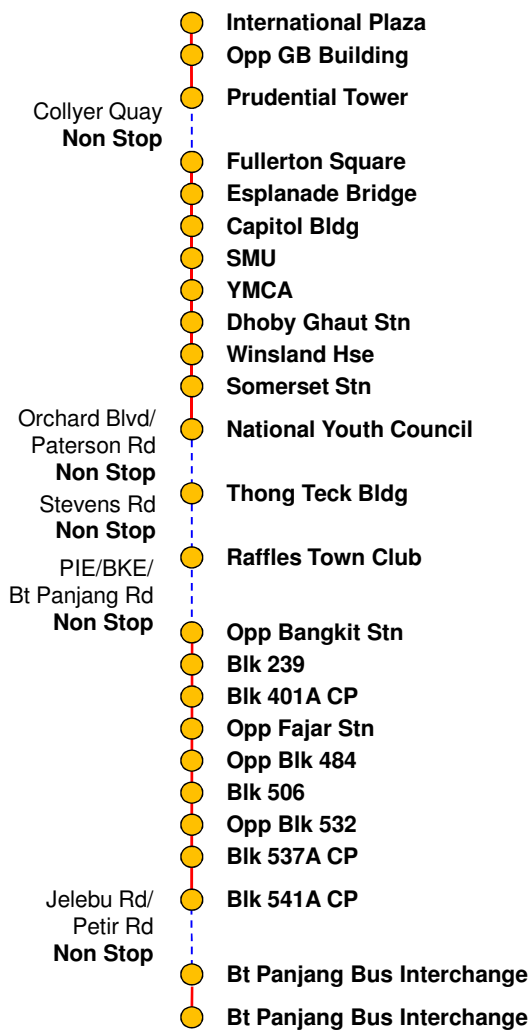

NEW EVENING TRIPS FOR EXPRESS BUS SERVICE

Starting 29 August 2011
From CBD to Bukit Panjang

从2011年8月29日起, 快捷巴士971E将在傍晚时, 从中央商业区前往武吉班让

Bus Schedule: From Anson Rd to Bukit Panjang Int

1st Trip : 6.15pm
2nd Trip : 6.30pm

✓ Available Mon to Fri (excluding Public Holidays)

✓ 2 trips per day

✓ Express Bus Service fares applies

Bus Stop Code	Road Name	Bus Stop Description	1 st Trip	2 nd Trip
03223	ANSON RD	INTL PLAZA	6.15pm	6.30pm
03151	CECIL ST	OPP GB BLDG	6.17pm	6.32pm
03021	CECIL ST	PRUDENTIAL TWR	6.21pm	6.36pm
-	COLLYER QUAY	NON-STOP	-	-
03011	FULLERTON RD	FULLERTON SQ	6.24pm	6.39pm
02111	ESPLANADE DR	ESPLANADE BRIDGE	6.28pm	6.43pm
04111	STAMFORD RD	CAPITOL BLDG	6.32pm	6.47pm
04121	STAMFORD RD	SMU	6.34pm	6.49pm
08041	ORCHARD RD	YMCA	6.35pm	6.50pm
08031	PENANG RD	DHOBY GHAUT STN	6.37pm	6.52pm
08111	PENANG RD	WINSLAND HSE	6.39pm	6.54pm
08121	SOMERSET RD	SOMERSET STN	6.40pm	6.55pm
09059	GRANGE ROAD	NATL YOUTH COUNCIL	6.42pm	6.57pm
-	ORCHARD BOULEVARD	NON-STOP	-	-
-	PATERSON RD	NON-STOP	-	-
09213	SCOTTS RD	THONG TECK BLDG	6.49pm	7.04pm
-	STEVENS RD	NON-STOP	-	-
40231	WHITLEY RD	RAFFLES TOWN CLUB	6.58pm	7.13pm
-	PIE/BKE	EXPRESS	-	-
-	BT PANJANG RD	NON STOP	-	-
44321	BT PANJANG RING RD	OPP BANGKIT STN	7.13pm	7.28pm
44331	FAJAR RD	BLK 239	7.14pm	7.29pm
44341	FAJAR RD	BLK 401A CP	7.15pm	7.30pm
44779	FAJAR RD	OPP FAJAR STN	7.17pm	7.32pm
44699	SEGAR RD	OPP BLK 484	7.19pm	7.34pm
44619	JELAPANG RD	BLK 506	7.22pm	7.37pm
44669	JELAPANG RD	OPP BLK 532	7.24pm	7.39pm
44659	BT PANJANG RING RD	BLK 537A CP	7.25pm	7.40pm
44649	BT PANJANG RING RD	BLK 541A CP	7.27pm	7.42pm
-	JELEBU RD/PETIR RD	NON STOP	-	-
45008	PETIR RD	BT PANJANG INT	7.29pm	7.44pm
45009	PETIR RD	BT PANJANG INT	7.30pm	7.45pm

有关地铁及巴士路线询问, 请拨热线 1800-225-5663 向通联有限公司联络。您也可以联络 SMRT 客户联系中心热线号码 1800-336-8900。