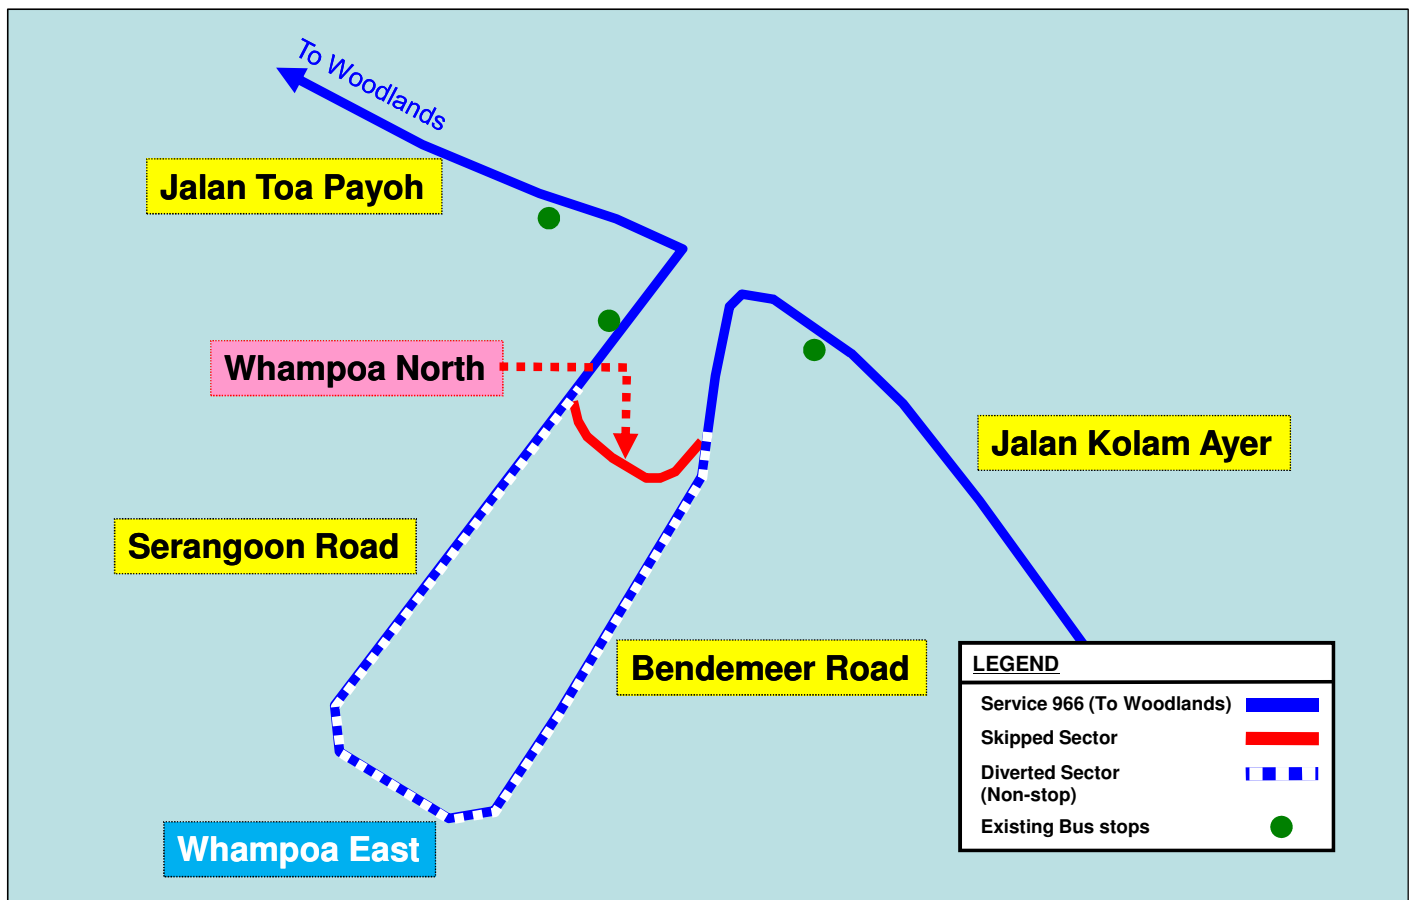

BUS ROUTE DIVERSION 巴士路线暂时改道

From 4 September 2011 onwards, Whampoa North will be closed permanently and not accessible to bus service 966. This service will be diverted to ply from Bendemeer Road through Whampoa East to Serangoon Road. Travelling time may be affected by this diversion. However, fares will remain unchanged. We apologize for any inconvenience caused.

从2011年9月4日起, 黄埔北路将永久关闭。966号巴士路线将暂时改道, 从明地迷亚路川行至黄埔东路和实龙岗路。您的车资将不受影响。不过, 您的车程时间将可能受影响。如有不便, 敬请原谅。

*Information is correct at time of printing 印刷时信息准确。

For information on bus, MRT and LRT services, please contact TransitLink Hotline at 1800-225-5663. You can also contact SMRT Customer Relations Centre at 1800-336-8900.

有关地铁及巴士路线询问, 请拨热线 1800-225-5663 向通联有限公司联络。
您也可以联络 SMRT 客户联系中心热线号码 1800-336-8900。