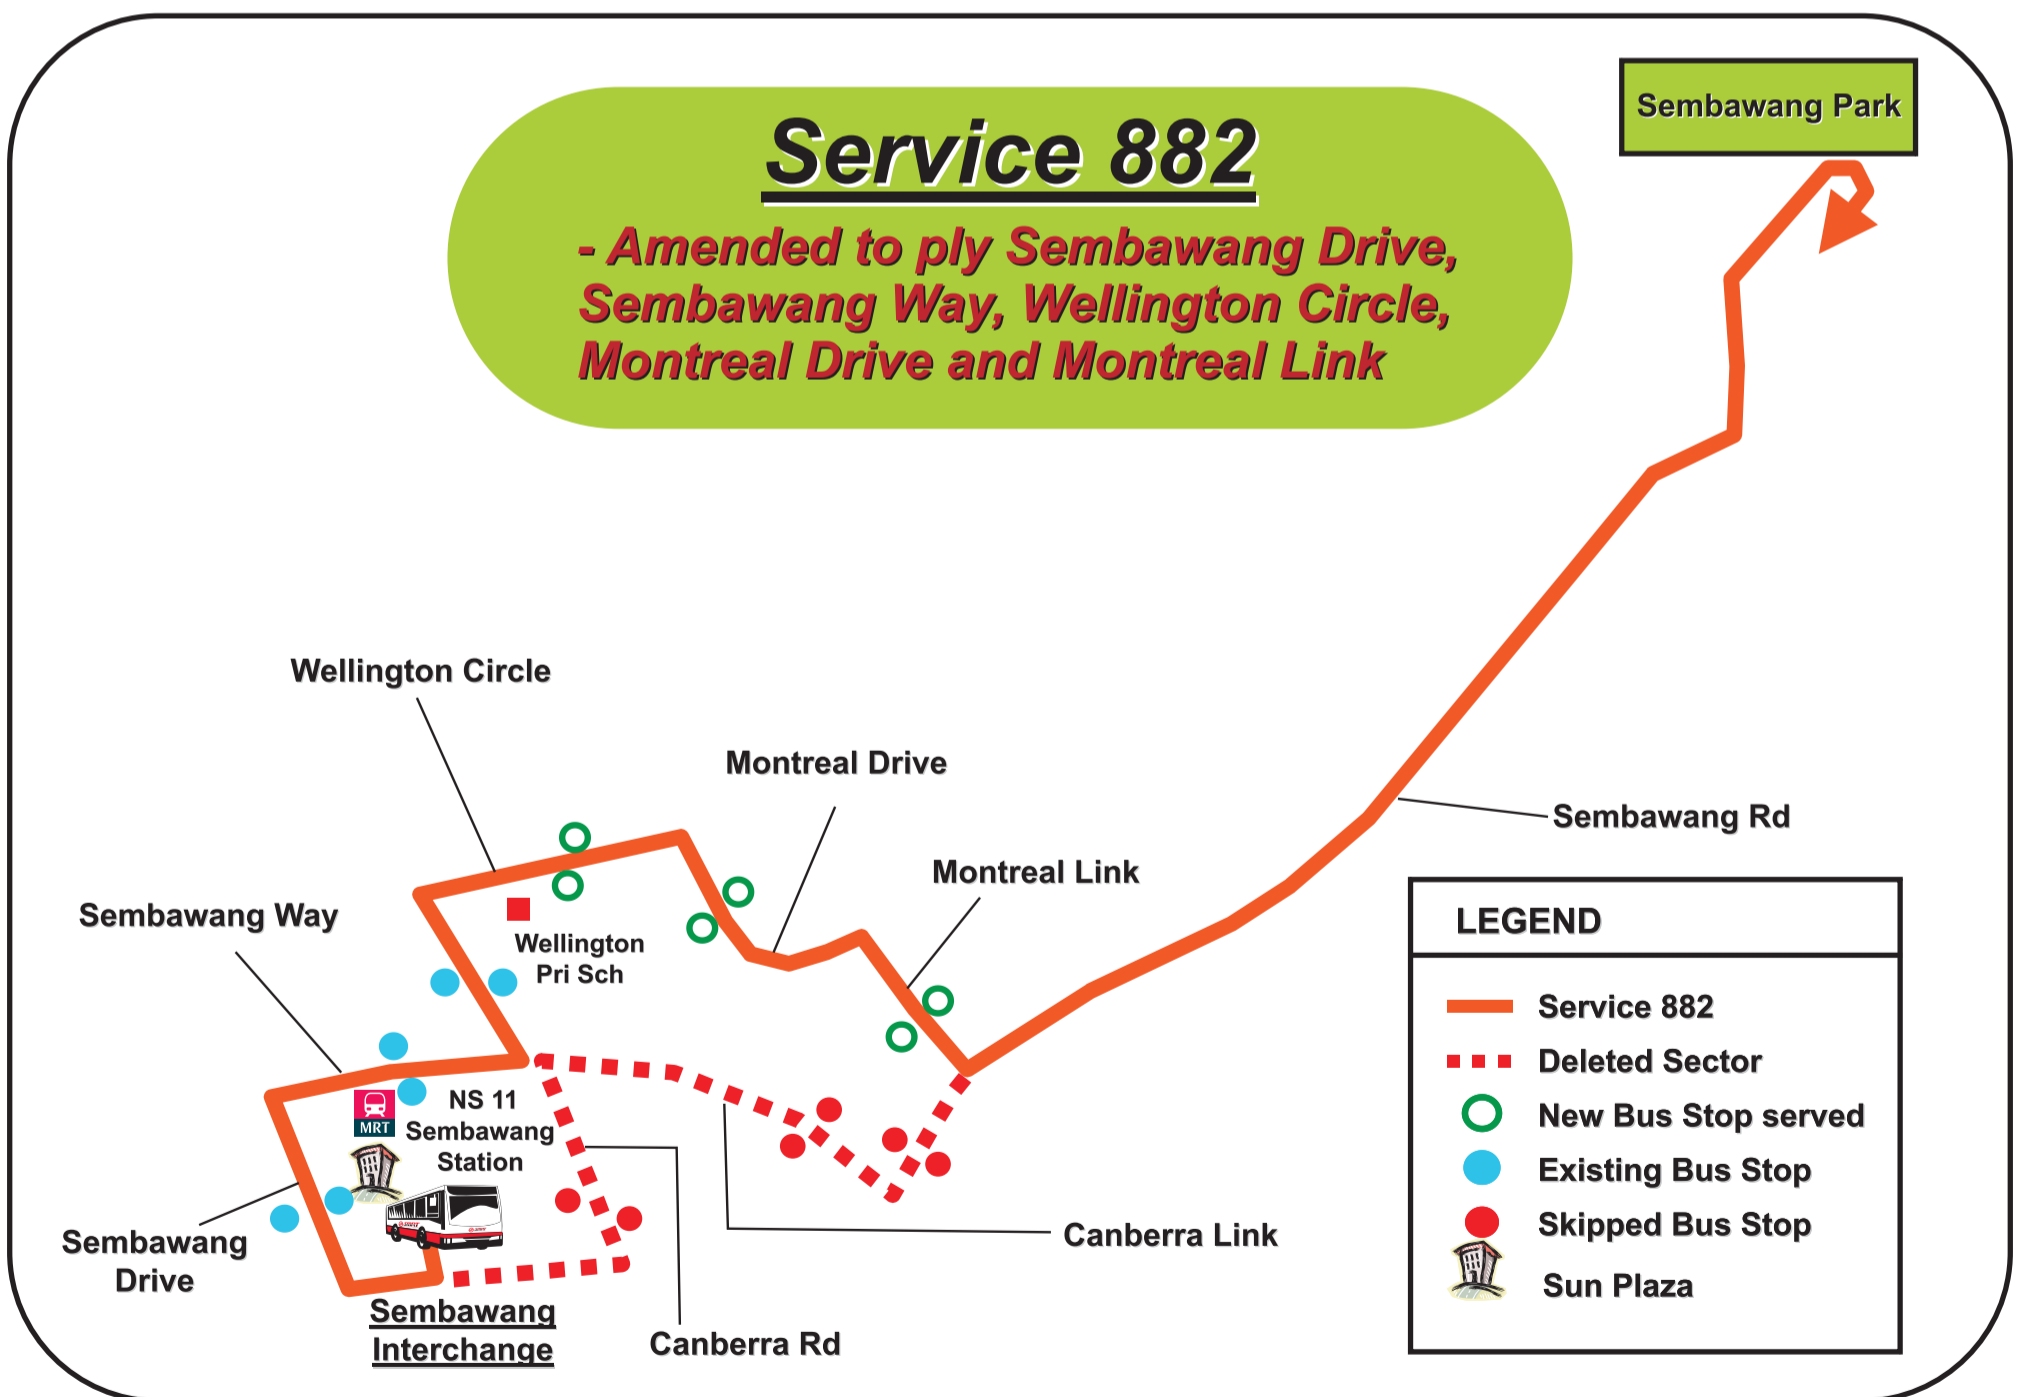

882

Route Amendment for Bus Service 882 With effect from 24 May 2009 (Sunday)

882号巴士路线将从2009年5月24日(星期日)起改道

From 24 May 2009 (Sunday), Bus Service 882 will be re-routed to ply Sembawang Drive, Sembawang Way, Wellington Circle, Montreal Drive and Montreal Link to better serve our commuters. Please refer to the map below for more details.

为了提供更好的服务，882号巴士路线将从2009年5月24日(星期日)起改道并川行于三巴旺通道，三巴旺大道，威灵顿圈，蒙特利通道及蒙特利连路。详情请参阅以下图表。

For information on integrated public transport services, please contact TransitLink Hotline at 1800-2255663. You can also contact SMRT Customer Relations Centre at 1800-3368900.

有关地铁及巴士路线询问，请拨热线 1800-2255663 向通联有限公司联络。您也可以联络 SMRT 客户联系中心热线号码 1800-3368900。