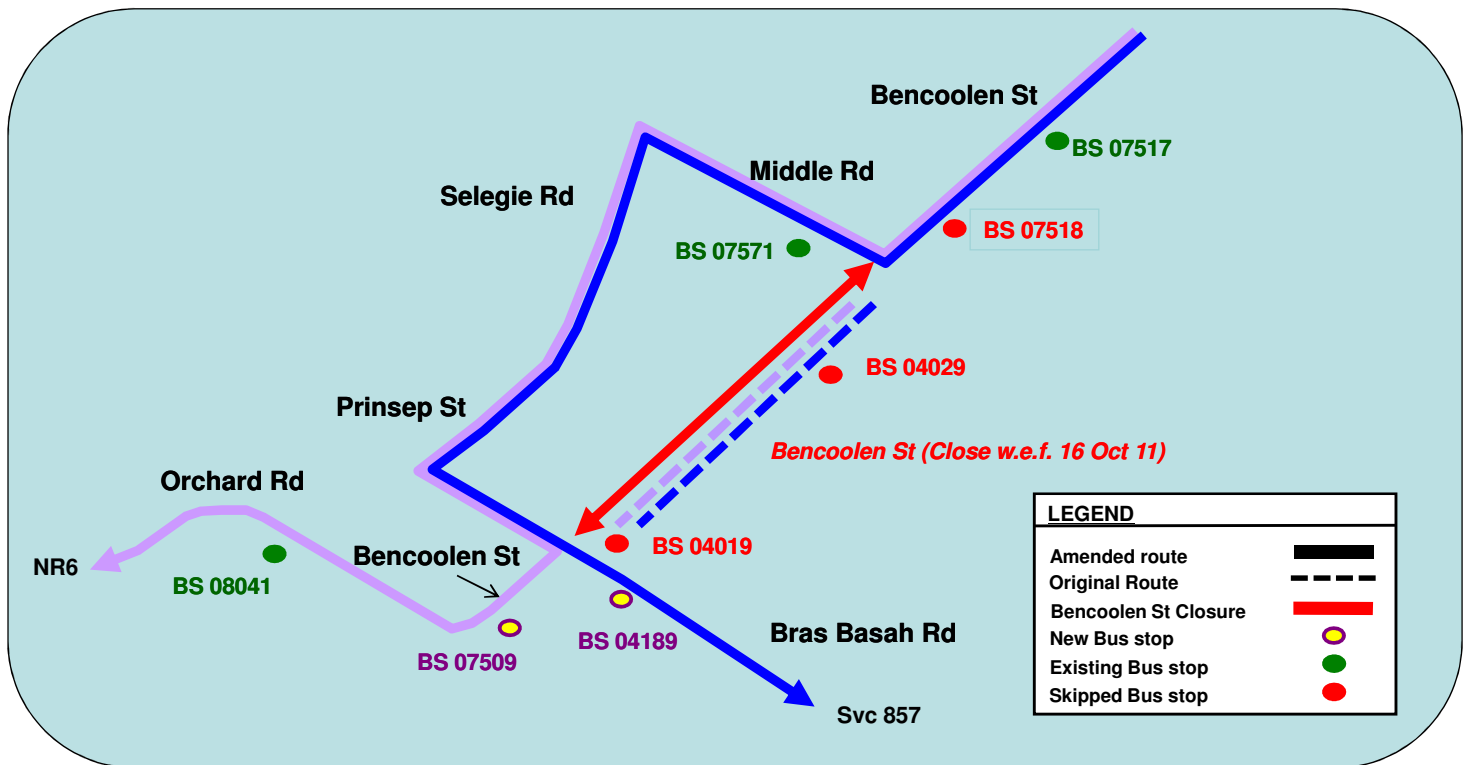

# ROUTE DIVERSION 巴士路线改道

A section of Bencoolen St will be closed for three years from 16 October 2011. The closure is to facilitate the construction of the Downtown Line. Bus services 857 and NR6 will be diverted to ply Middle Rd, Selegie Rd and Prinsep St. Your fare will not be affected. However, your travelling time may be affected by this diversion. We apologise for any inconvenience caused.

因滨海市区地铁线建设工程,一部分明古连街从2011年10月16日起,将暂时关闭3年。857和NR6号巴士路线将改道,川行于密驼路至实利基路和布连拾街。您的车资将不受影响。您的车程时间将可能受影响。如有不便,敬请原谅。

Please refer to the map below for more details. 有关详情,请参阅以下图表

Skipped Bus Stops		Road Name	Bus Services
Bus Stop Code	Bus Stop Description		
04029	AFT PRINSEP LINK	BENCOOLEN ST	NR6
04019	PLAZA BY THE PK	BENCOOLEN ST	857
07518	FORTUNE CTR	BENCOOLEN ST	857, NR6
New Bus Stops		Road Name	Bus Services
Bus Stop Code	Bus Stop Description		
07517	OPP BURLINGTON SQUARE	BENCOOLEN ST	857
07571	OPP PRIME CTR	MIDDLE RD	857, NR6
04189	MANULIFE CTR	BRAS BASAH RD	857
07509	SMU	BENCOOLEN ST	NR6

有关地铁及巴士路线询问, 请拨热线 1800-225-5663 向通联有限公司联络。您也可以联络 SMRT 客户联系中心热线号码 1800-336-8900。