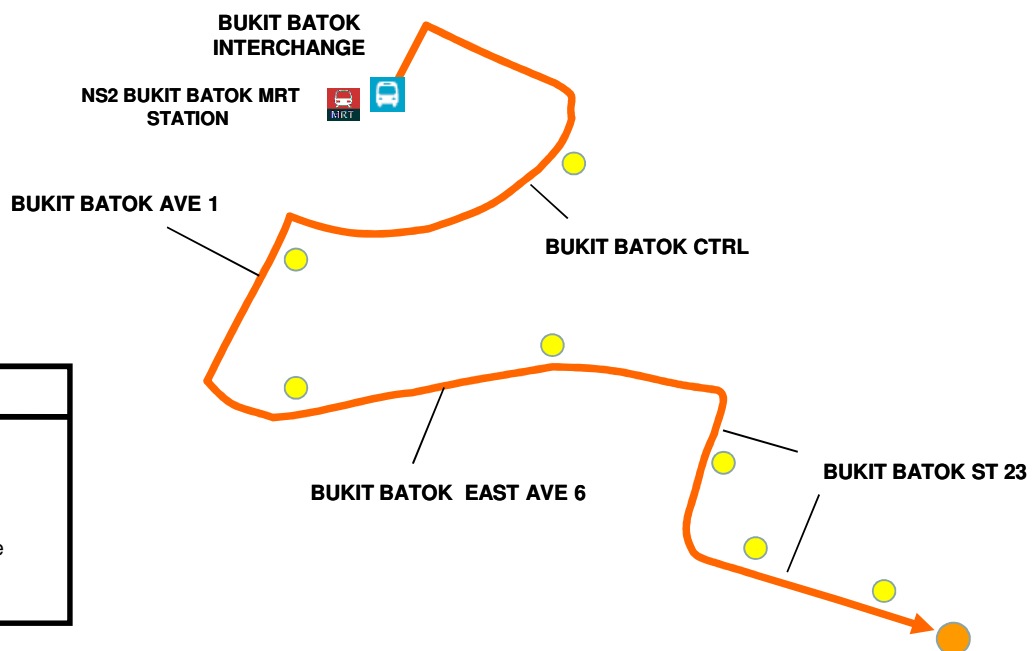

Short Working Trip

短程服务路线

With effect from 12 June 2011, Bus Service 189A will operate additional trips from Bukit Batok Interchange via Bukit Batok Central, Bukit Batok Avenue 1, Bukit Batok East Avenue 6 and Bukit Batok Street 23.

Operating Details

From: 12 June 2011, Sunday

Operate from: 2320 hours to 0050 hours (Daily)

Approximate Frequency: 30 minutes

**Direction: From Bt Batok Bus Interchange to
Bt Batok St 23 (One direction only)**

Please refer to the map below for more details
有关详情，请参阅以下图表

| Bus Stop Code | Road Name | Bus Stop Description | Remarks |
|---------------|---------------------|-------------------------------|-----------------------|
| 43009 | BT BATOK CTRL | BT BATOK INT | <i>Boarding only</i> |
| 43701 | BT BATOK CTRL | BLK 225 | |
| 43389 | BT BATOK AVE 1 | OPP BLK 102 | |
| 43519 | BT BATOK EAST AVE 6 | OPP BT BATOK SWIM CPLX | |
| 43599 | BT BATOK EAST AVE 6 | BT VIEW SEC SCH | |
| 43509 | BT BATOK ST 23 | BLK 291E | |
| 43219 | BT BATOK ST 23 | OPP SBS TRANSIT WEST DISTRICT | |
| 43319 | BT BATOK ST 23 | OPP MIDVIEW BLDG | <i>Alighting only</i> |