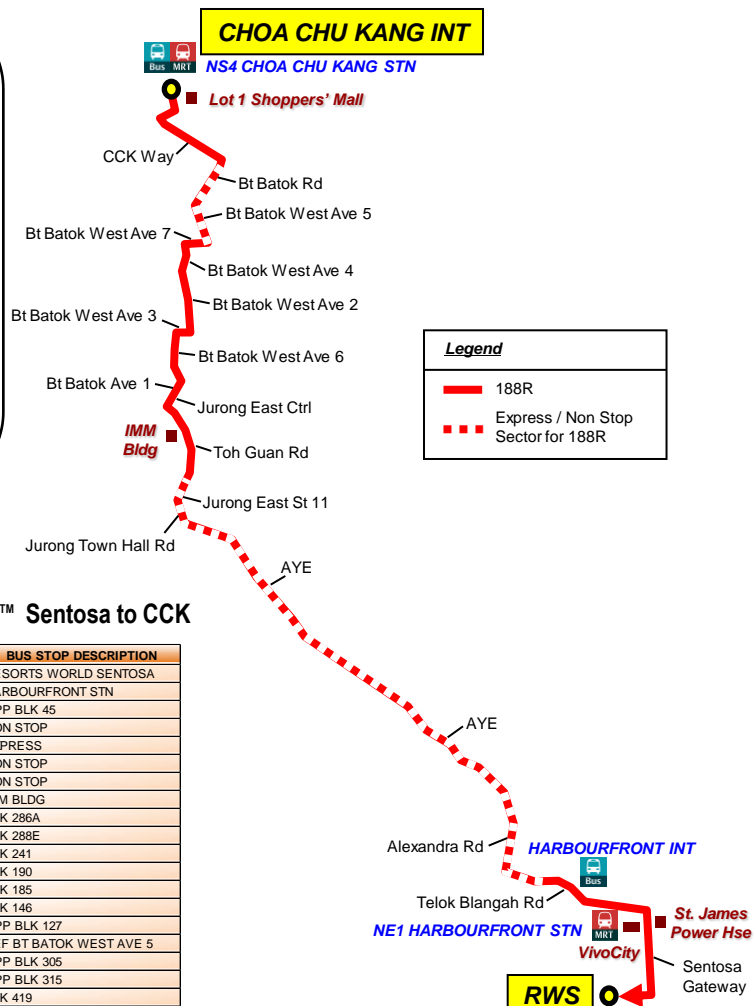

Starting from 1 May 2010!

从2010年5月1日起!

BOARD EXPRESS SERVICE 188R FOR DIRECT RIDE TO RESORTS WORLD™ SENTOSA!

搭乘快捷巴士188R直达圣淘沙名胜世界!

- Operates every Saturday, Sunday and Public Holiday
- Operating Hours:
 - From CCK Interchange:
 - First Bus: 7:00am Last Bus: 10:00pm
 - From RWS:
 - First Bus: 8:30am Last Bus: 11:30pm
- Approximate Frequency of 30 – 40 minutes
- Fares: **CEPAS Card: \$1.50 - \$2.10**
Cash: \$1.60 - \$2.20
- Concessionary Travel (including Bus Concession Pass) is not applicable
- Transfer Rebates is applicable

Dir 1: CCK to Resorts World™ Sentosa

S/N	ROAD NAME	BUS STOP DESCRIPTION
1	CHOA CHU KANG LOOP	CHOA CHU KANG INT
2	CHOA CHU KANG AVE 4	NON STOP
3	CHOA CHU KANG WAY	BLK 352
4	CHOA CHU KANG WAY	BLK 224
5	CHOA CHU KANG WAY	BLK 239
6	CHOA CHU KANG WAY	BLK 113
7	BT BATOK RD	NON STOP
8	BT BATOK WEST AVE 5	NON STOP
9	BT BATOK WEST AVE 7	OPP HOMETEAMNS
10	BT BATOK WEST AVE 7	BLK 334
11	BT BATOK WEST AVE 4	BLK 331
12	BT BATOK WEST AVE 2	BLK 315
13	BT BATOK WEST AVE 2	BLK 306
14	BT BATOK WEST AVE 2	AFT BT BATOK WEST AVE 5
15	BT BATOK WEST AVE 3	BT BATOK POLYCLINIC
16	BT BATOK WEST AVE 6	OPP BLK 144
17	BT BATOK WEST AVE 6	BLK 109
18	BT BATOK AVE 1	BLK 298
19	JURONG EAST CTRL	BLK 266
20	TOH GUAN RD	OPP BLK 288D
21	TOH GUAN RD	BLK 284
22	TOH GUAN RD	OPP IMM BLDG
23	JURONG EAST ST 11	NON STOP
24	JURONG TOWN HALL RD	NON STOP
25	AYE	EXPRESS
26	ALEXANDRA RD	NON STOP
27	TELOK BLANGAH RD	BLK 44
28	TELOK BLANGAH RD	HARBOURFRONT STN
29	SENTOSA GATEWAY	RESORTS WORLD SENTOSA