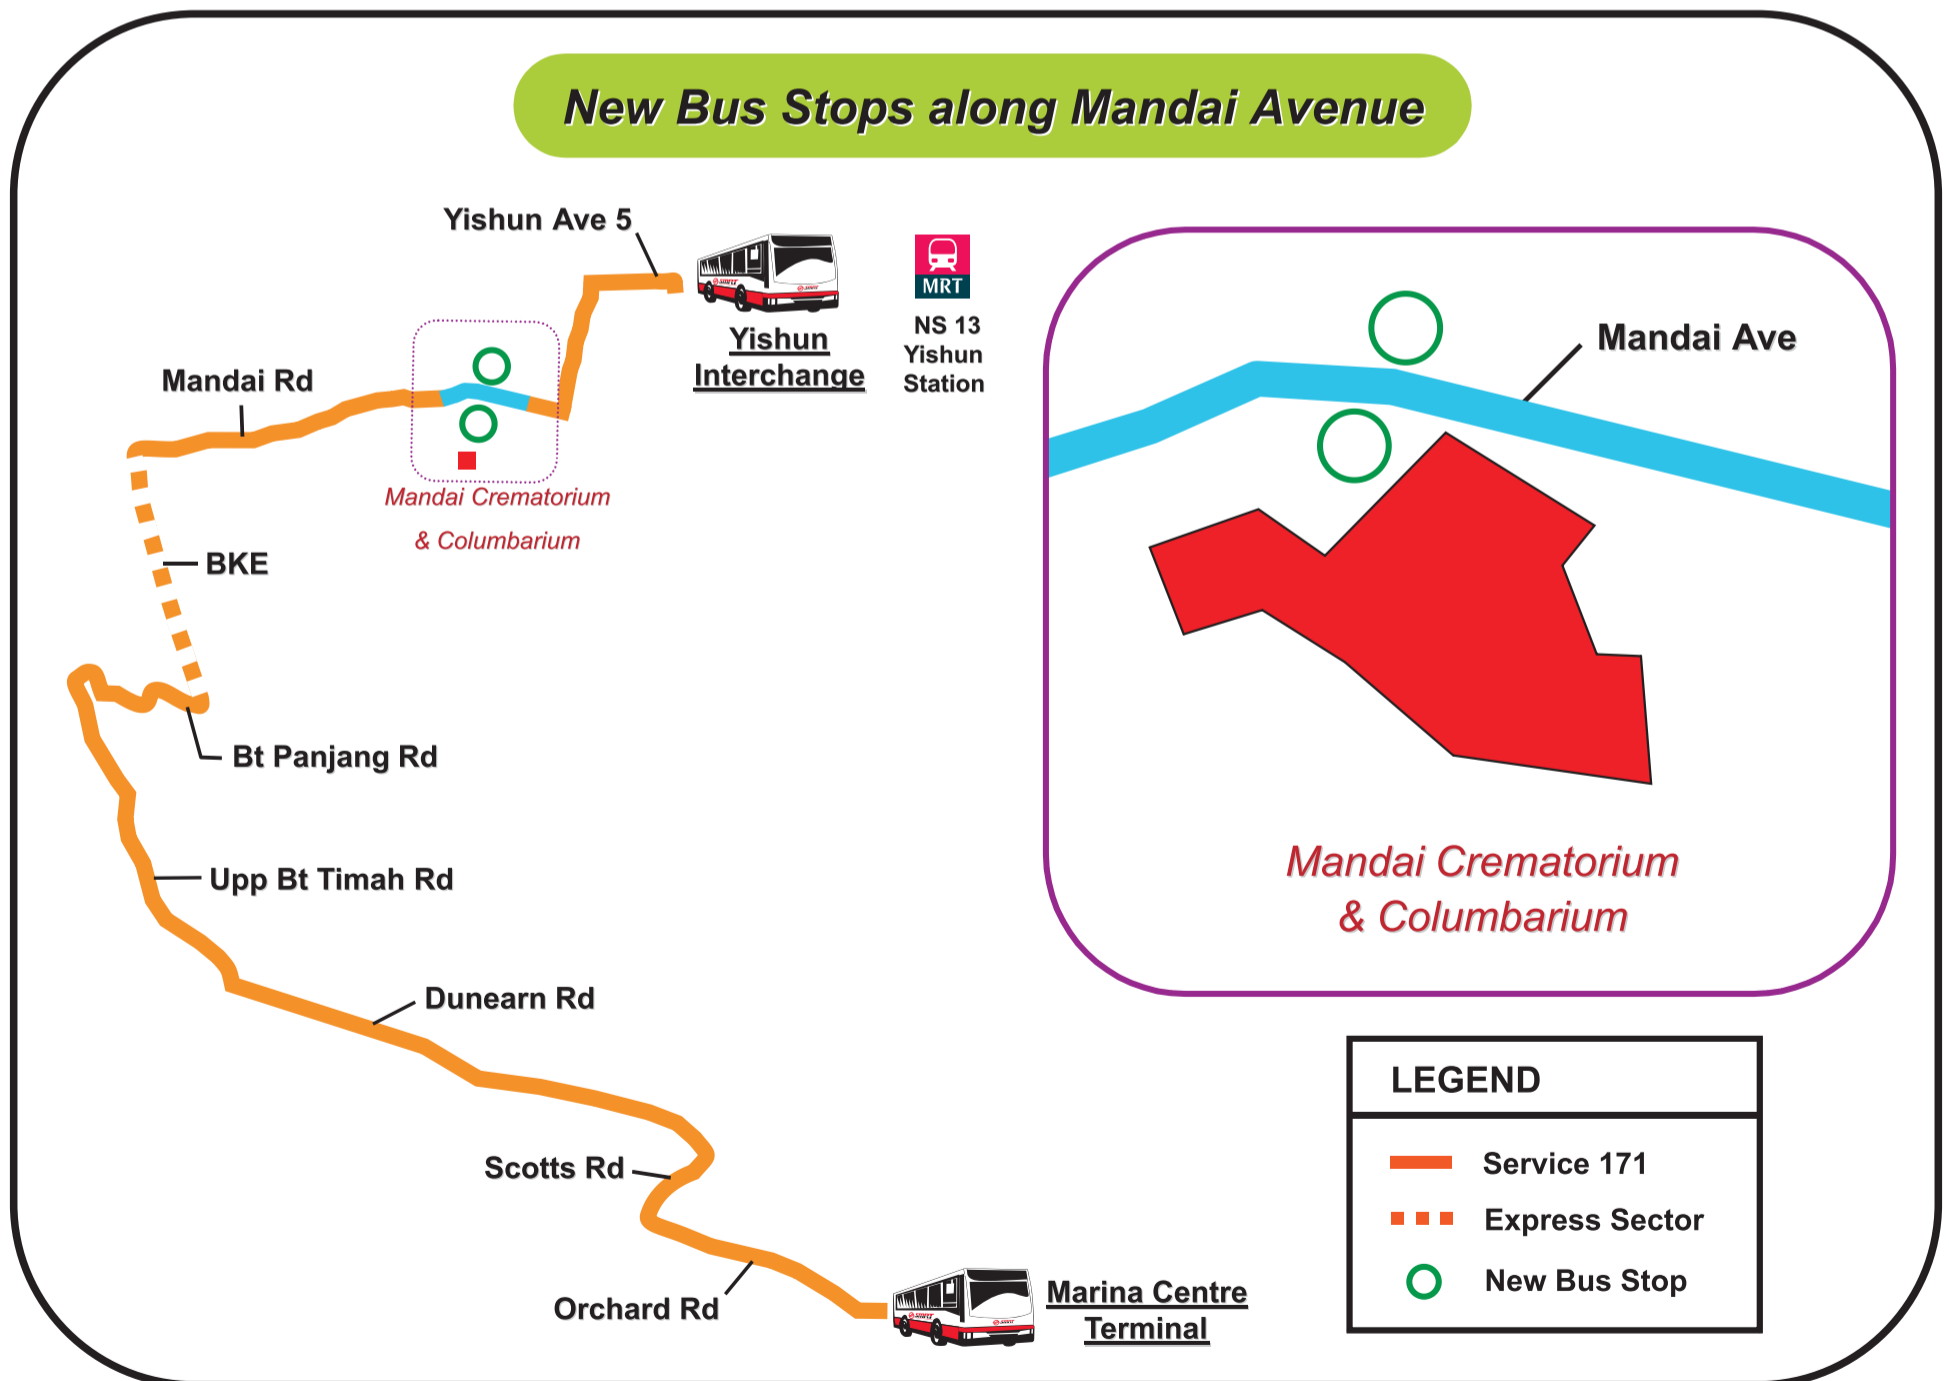

171

Two Additional Bus Stops For SMRT Bus Service 171 With Effect From Sunday, 21 June 2009

SMRT 171号巴士路线 将从2009年6月21日(星期日)起增加两个车站

As part of our service improvement, two new bus stops will be added for bus service 171. They are located at Mandai Avenue, outside and opposite Mandai Crematorium & Columbarium. Please refer to the map below for more details.

为了提供更好的服务, 从2009年6月21日(星期日)起, SMRT 171号巴士将在位于万里道, 万里火化场及骨灰瓮安置所前面和对面的巴士车站作停留。详情请参阅图表。

For information on integrated public transport services, please contact TransitLink Hotline at 1800-2255663. You can also contact SMRT Customer Relations Centre at 1800-3368900.

有关地铁及巴士路线询问, 请拨热线 1800-2255663 向通联有限公司联络。您也可以联络 SMRT 客户联系中心热线号码 1800-3368900。